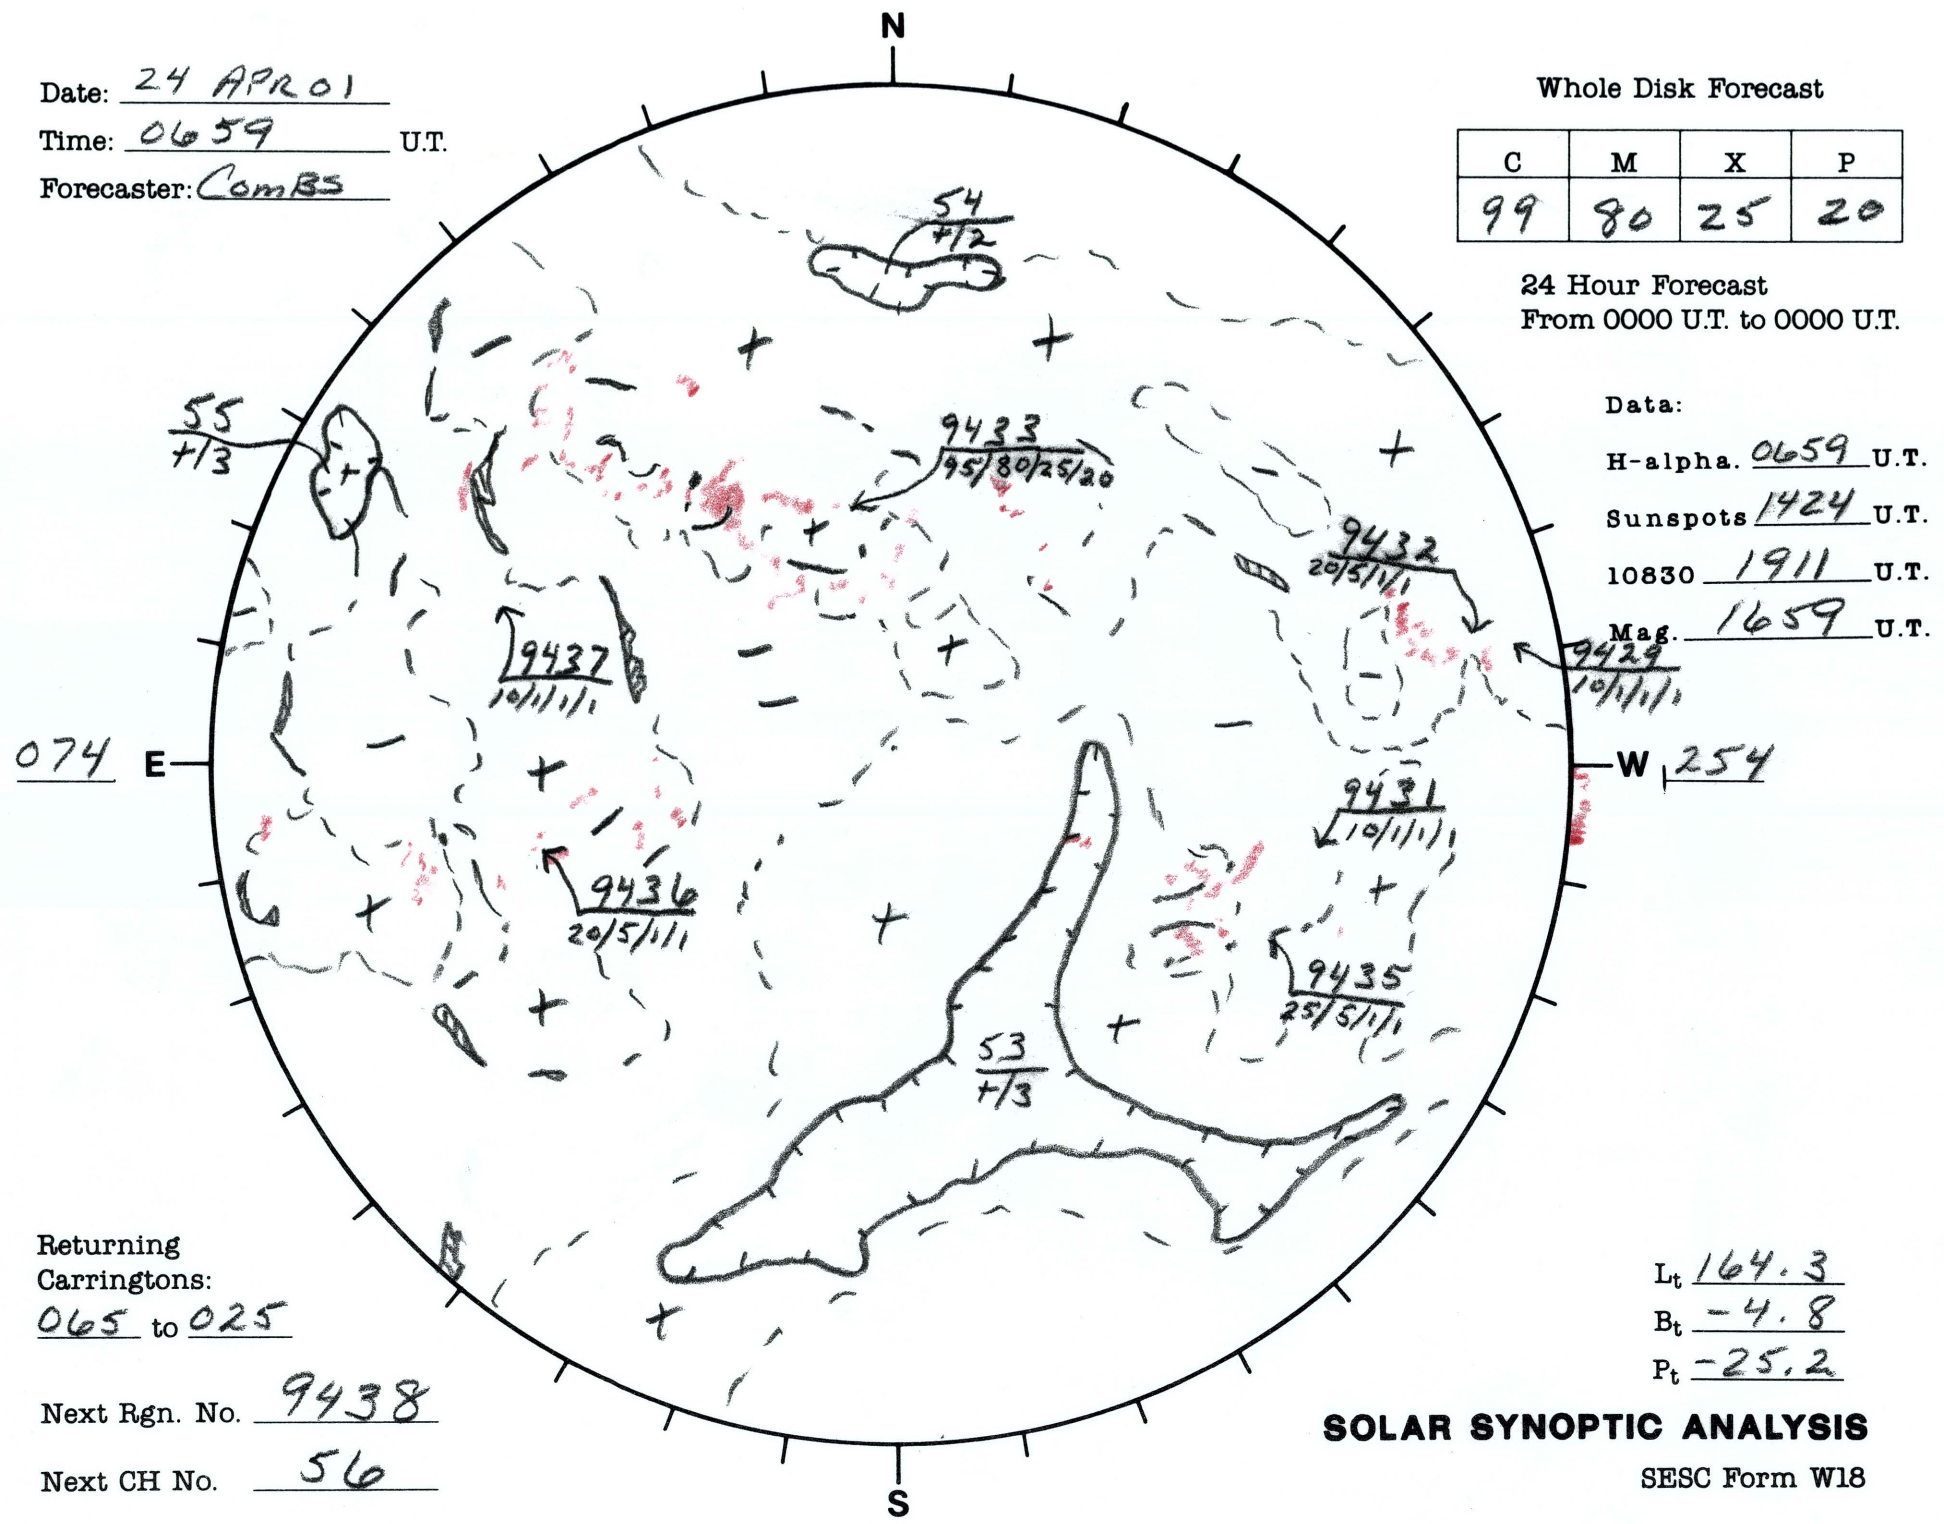

Date: 24 APR 01

Time: 0659 U.T.

Forecaster: ComBS

Whole Disk Forecast

C	M	X	P
99	80	25	20

24 Hour Forecast
From 0000 U.T. to 0000 U.T.

Data:
 H-alpha. 0659 U.T.
 Sunspots 1424 U.T.
 10830 1911 U.T.
 Mag. 1659 U.T.

074 E

W 254

Returning
 Carringtons:
065 to 025

Next Rgn. No. 9438

Next CH No. 56

L_t 164.3
 B_t -4.8
 P_t -25.2

SOLAR SYNOPTIC ANALYSIS

SESC Form W18