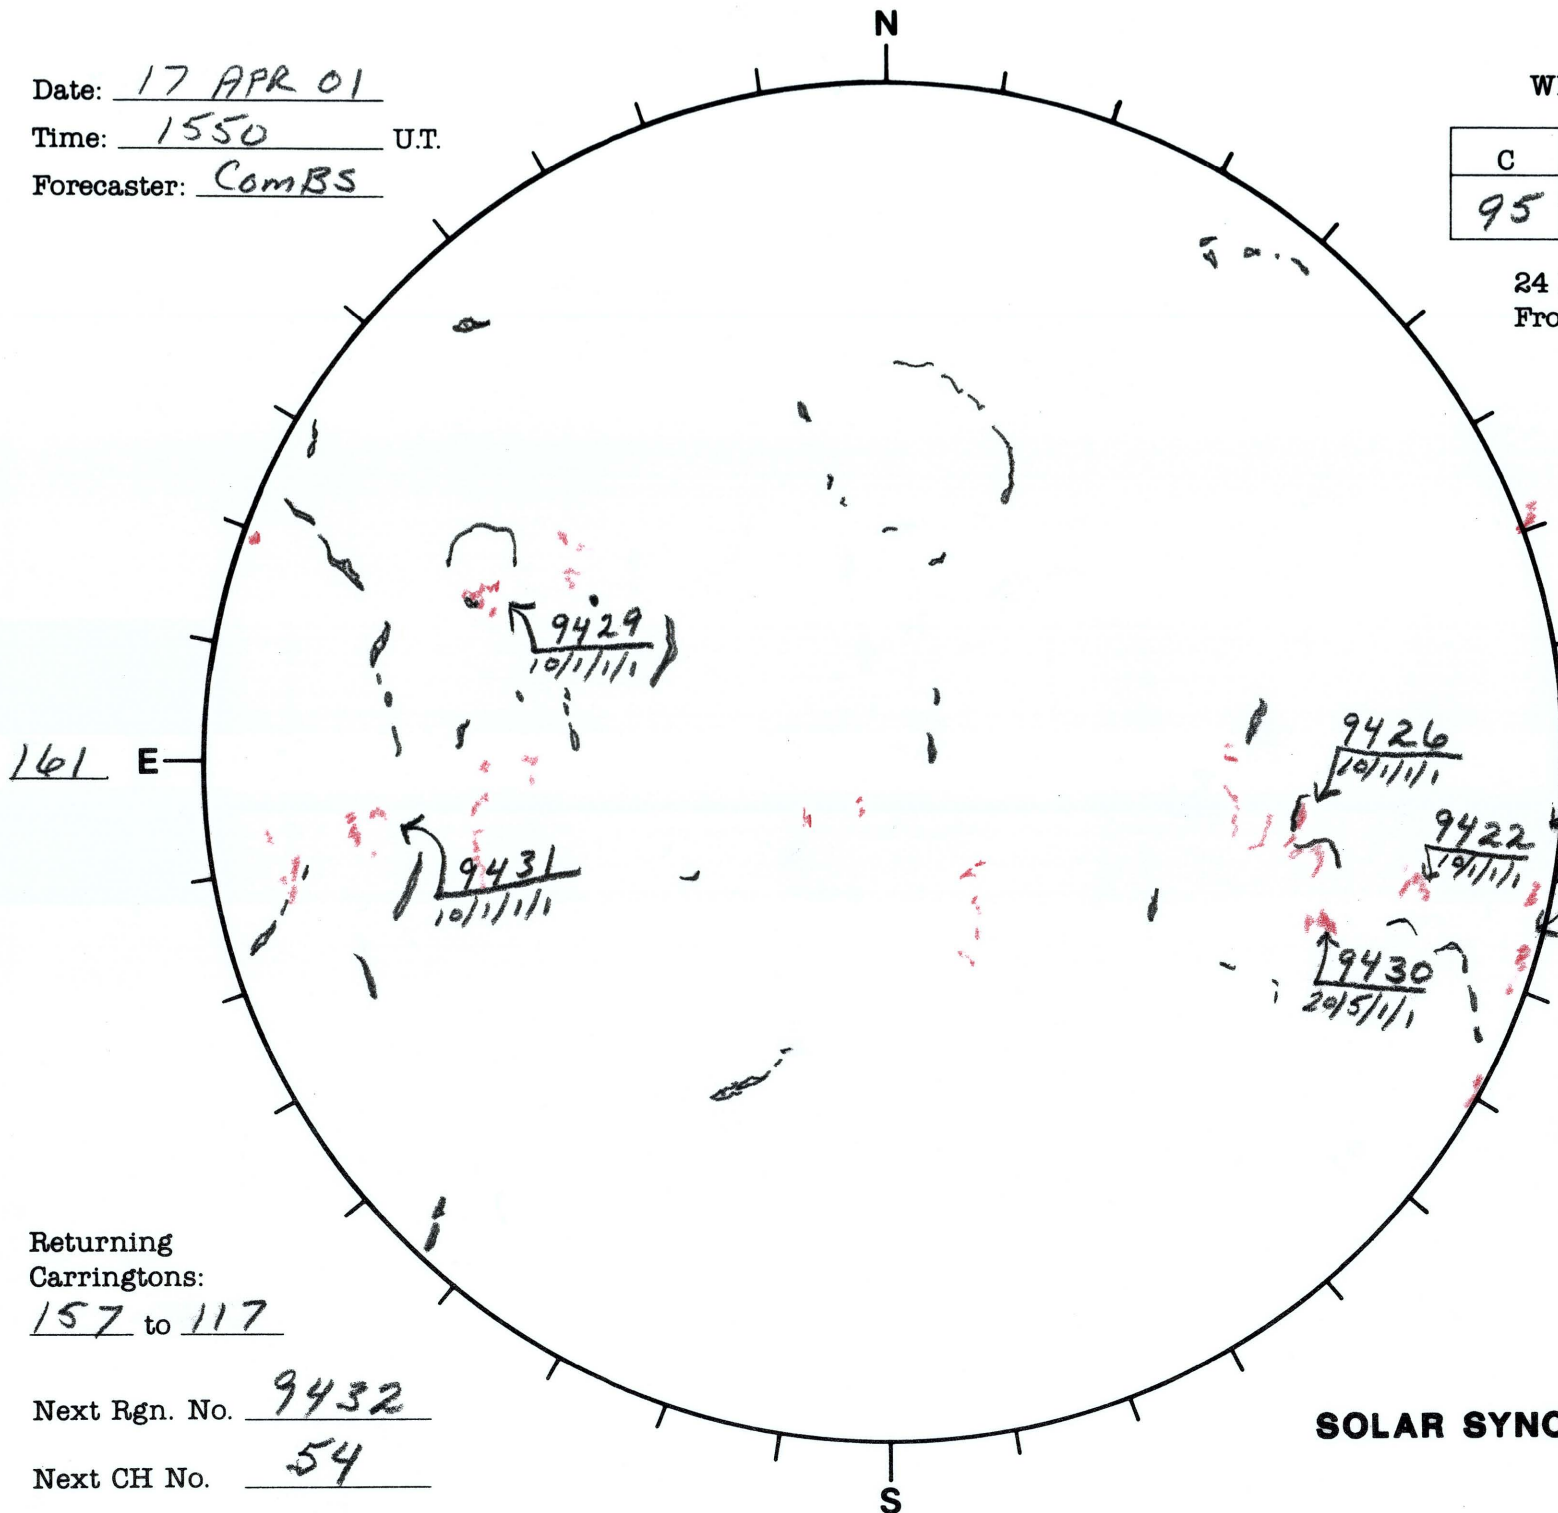

Date: 17 APR 01
 Time: 1550 U.T.
 Forecaster: ComBS

Whole Disk Forecast

C	M	X	P
95	60	10	01

24 Hour Forecast
 From 0000 U.T. to 0000 U.T.

Data:
 H-alpha. 1550 U.T.
 Sunspots 1915 U.T.
 10830 — U.T.
 Mag. — U.T.

Returning
 Carringtons:
157 to 117

Next Rgn. No. 9432
 Next CH No. 54

W 341
9420
10/11/11
9424
10/11/11

L_t 251.9
B_t -5.4
P_t -25.9

SOLAR SYNOPTIC ANALYSIS

SESC Form W18