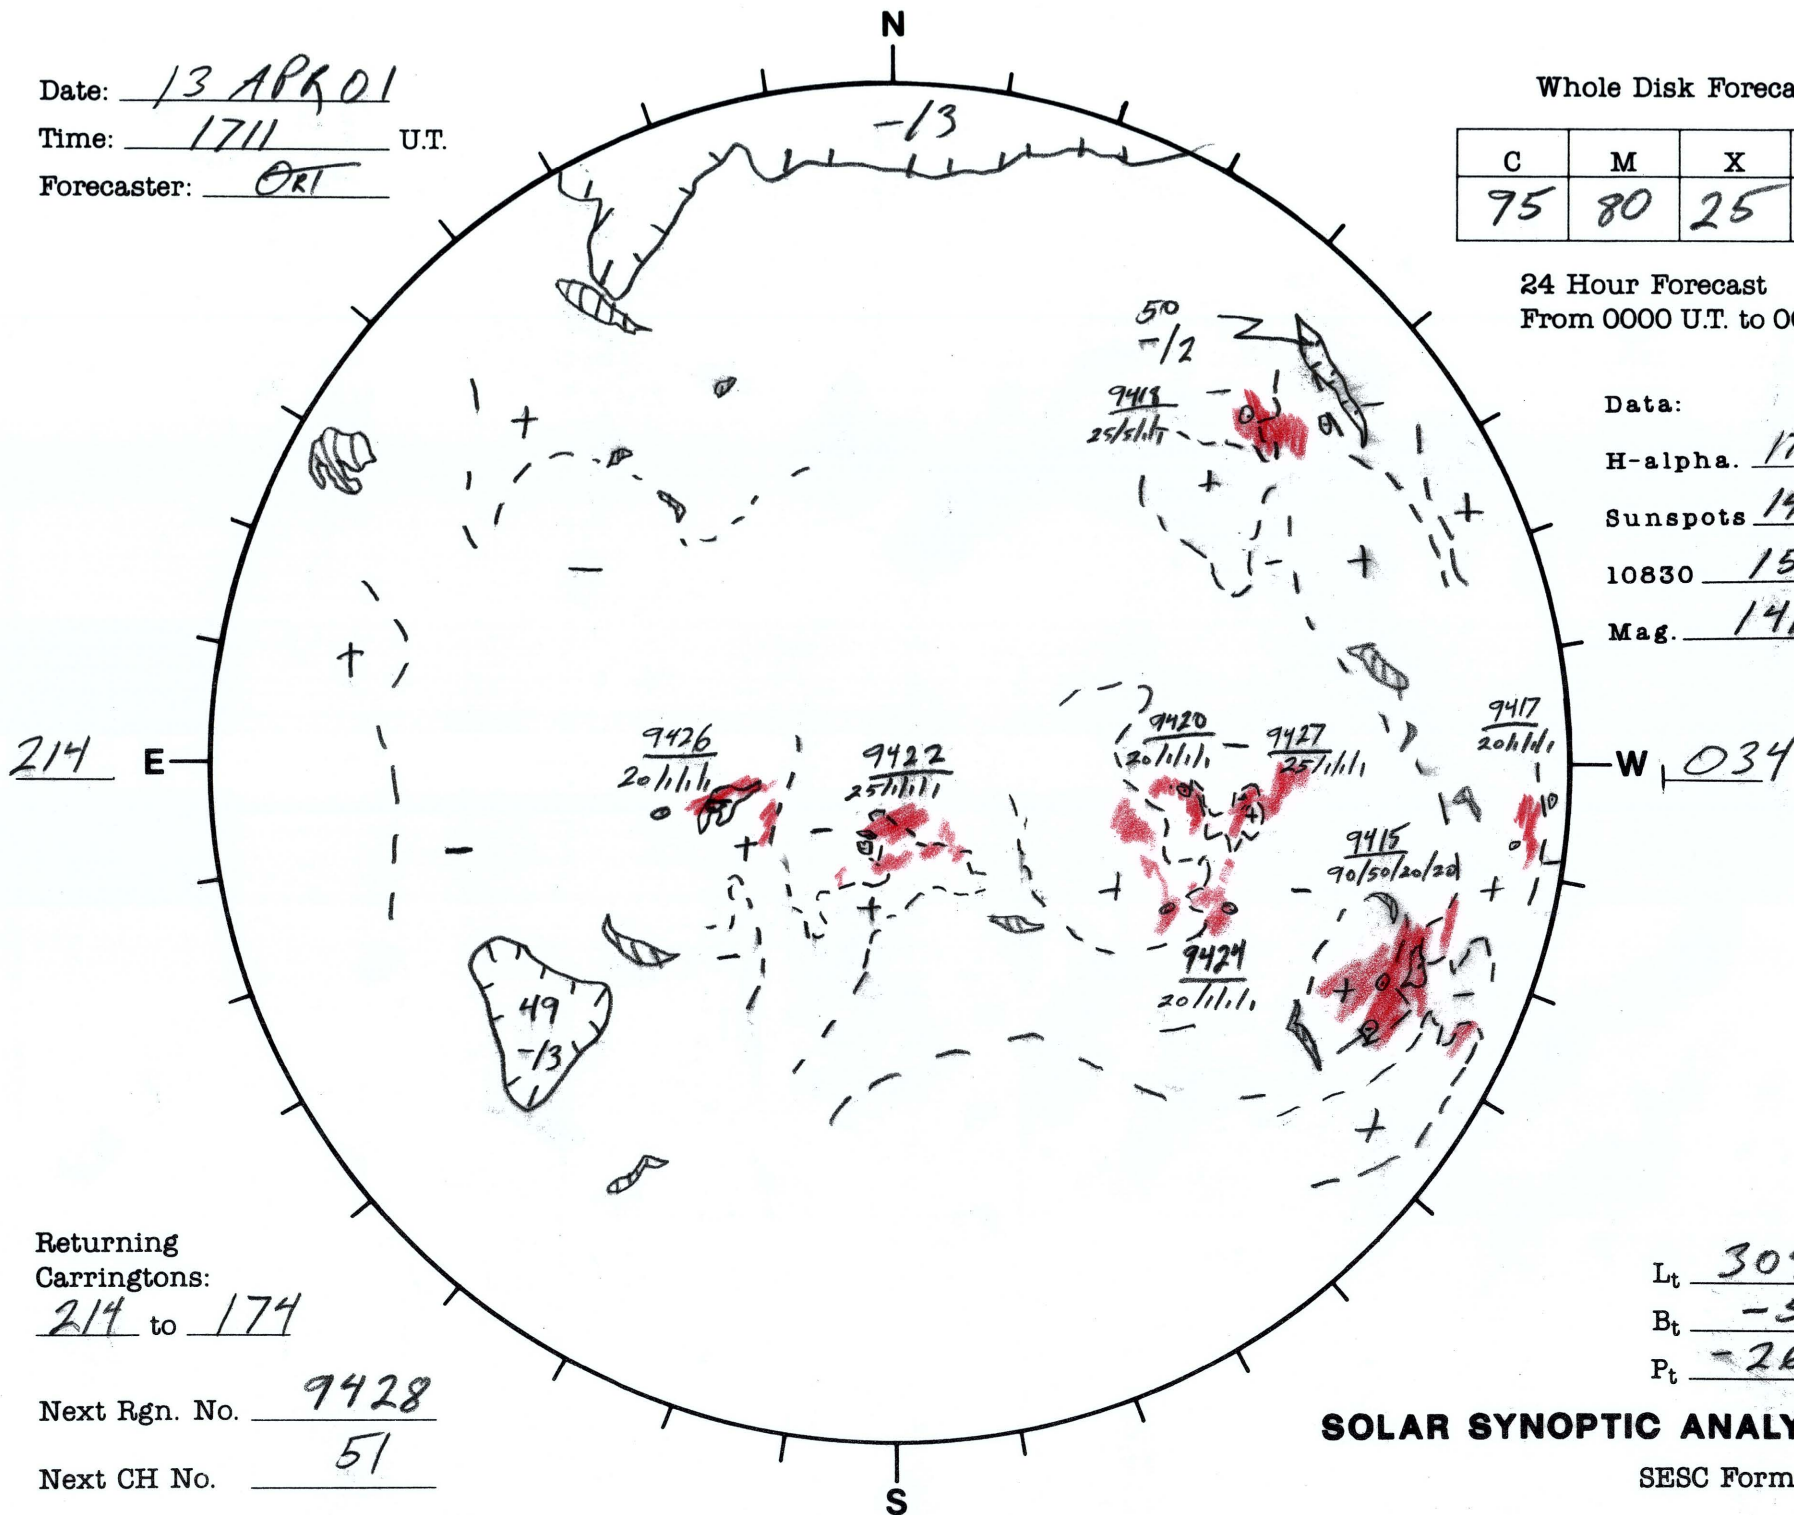

Date: 13 APR 01
 Time: 1711 U.T.
 Forecaster: ORT

Whole Disk Forecast

C	M	X	P
75	80	25	25

24 Hour Forecast
 From 0000 U.T. to 0000 U.T.

Data:
 H-alpha. 1711 U.T.
 Sunspots 1400 U.T.
 10830 1530 U.T.
 Mag. 1419 U.T.

Returning Carringtons:
214 to 174

Next Rgn. No. 9428
 Next CH No. 51

L_t 304.0
 B_t -5.7
 P_t -26.1

SOLAR SYNOPTIC ANALYSIS

SESC Form W18