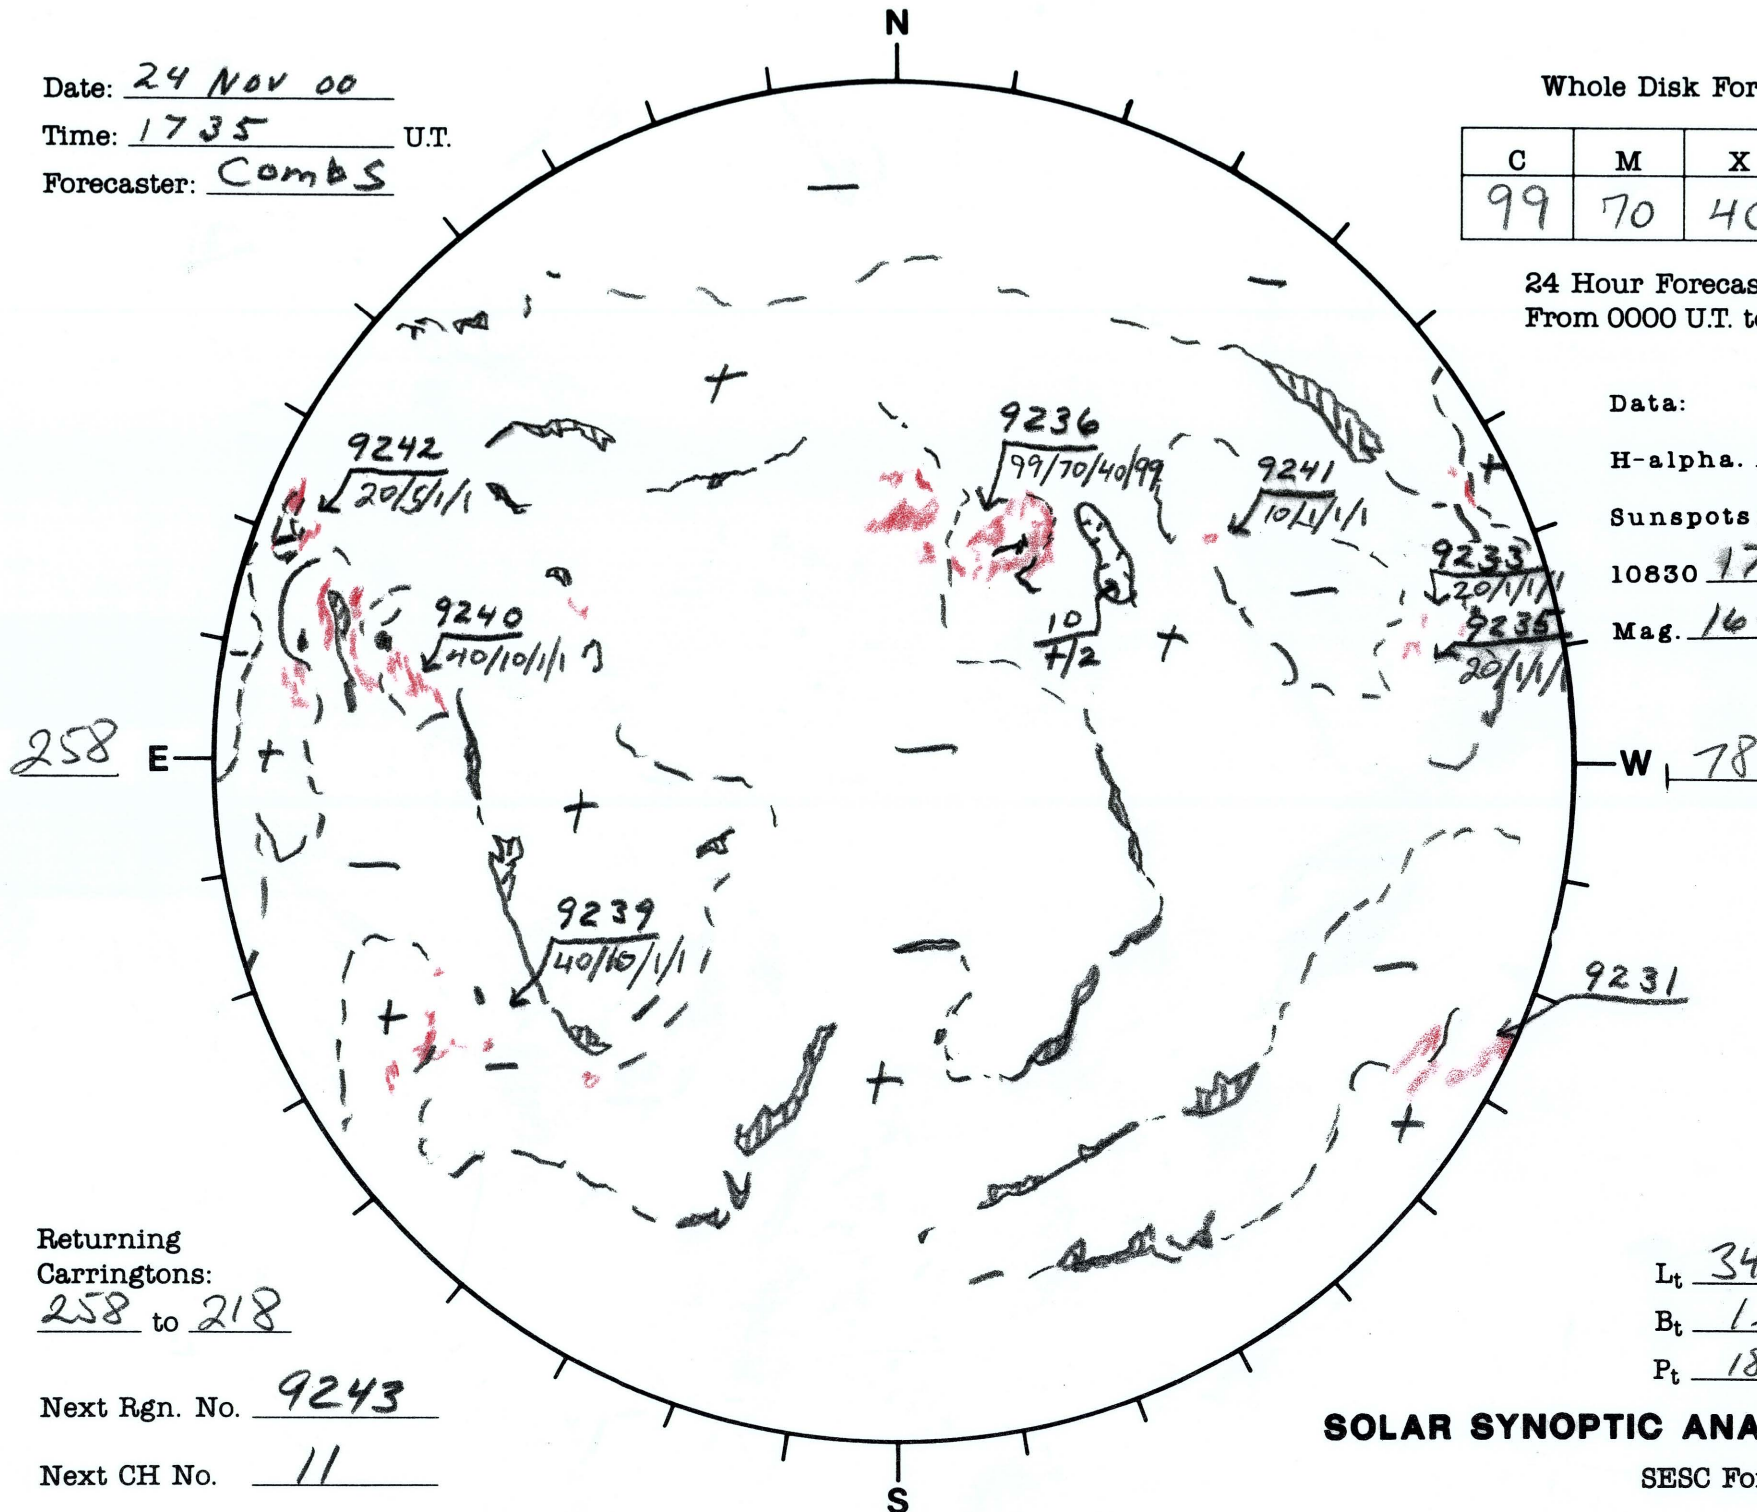

Date: 24 Nov 00
 Time: 1735 U.T.
 Forecaster: Combs

Whole Disk Forecast

C	M	X	P
99	70	40	99

24 Hour Forecast
 From 0000 U.T. to 0000 U.T.

Data:
 H-alpha. 1735 U.T.
 Sunspots 1530 U.T.
 10830 1750 U.T.
 Mag. 1642 U.T.

Returning
 Carringtons:
258 to 218

Next Rgn. No. 9243

Next CH No. 11

L_t 348.3
 B_t 1.6
 P_t 18.3

SOLAR SYNOPTIC ANALYSIS

SESC Form W18