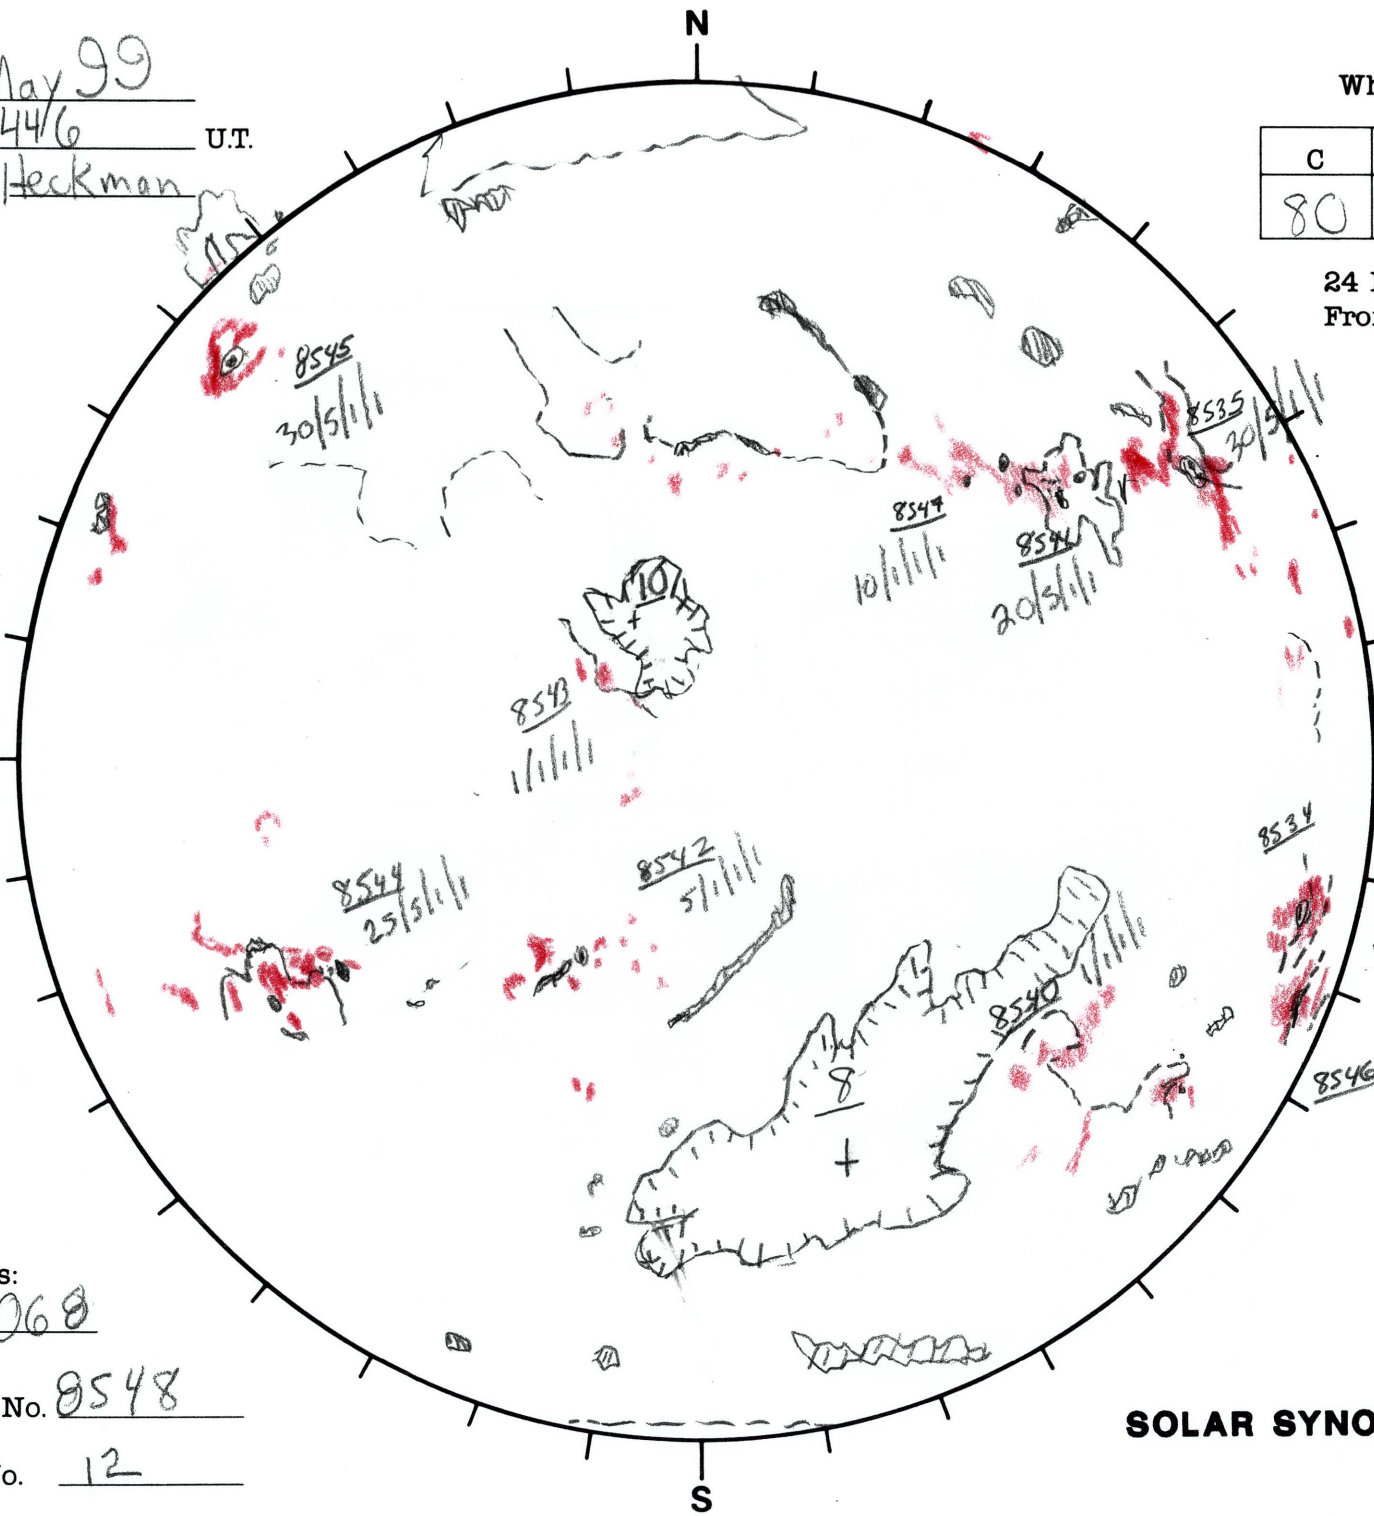

Date: 16 May 99
 Time: 1446 U.T.
 Forecaster: Heckman

Whole Disk Forecast

C	M	X	P
80	20	1	1

24 Hour Forecast
 From 0000 U.T. to 0000 U.T.

Data:
 H-alpha. 1446 U.T.
 Sunspots 1549 U.T.
 10830 _____ U.T.
 Mag. 1506 U.T.

068 E

8533
 W 248

Returning Carringtons:
029 to 068

Next Rgn. No. 8548

Next CH No. 12

Lt 157.5
 Bt -2.5
 Pt -20.7

SOLAR SYNOPTIC ANALYSIS

SESC Form W18