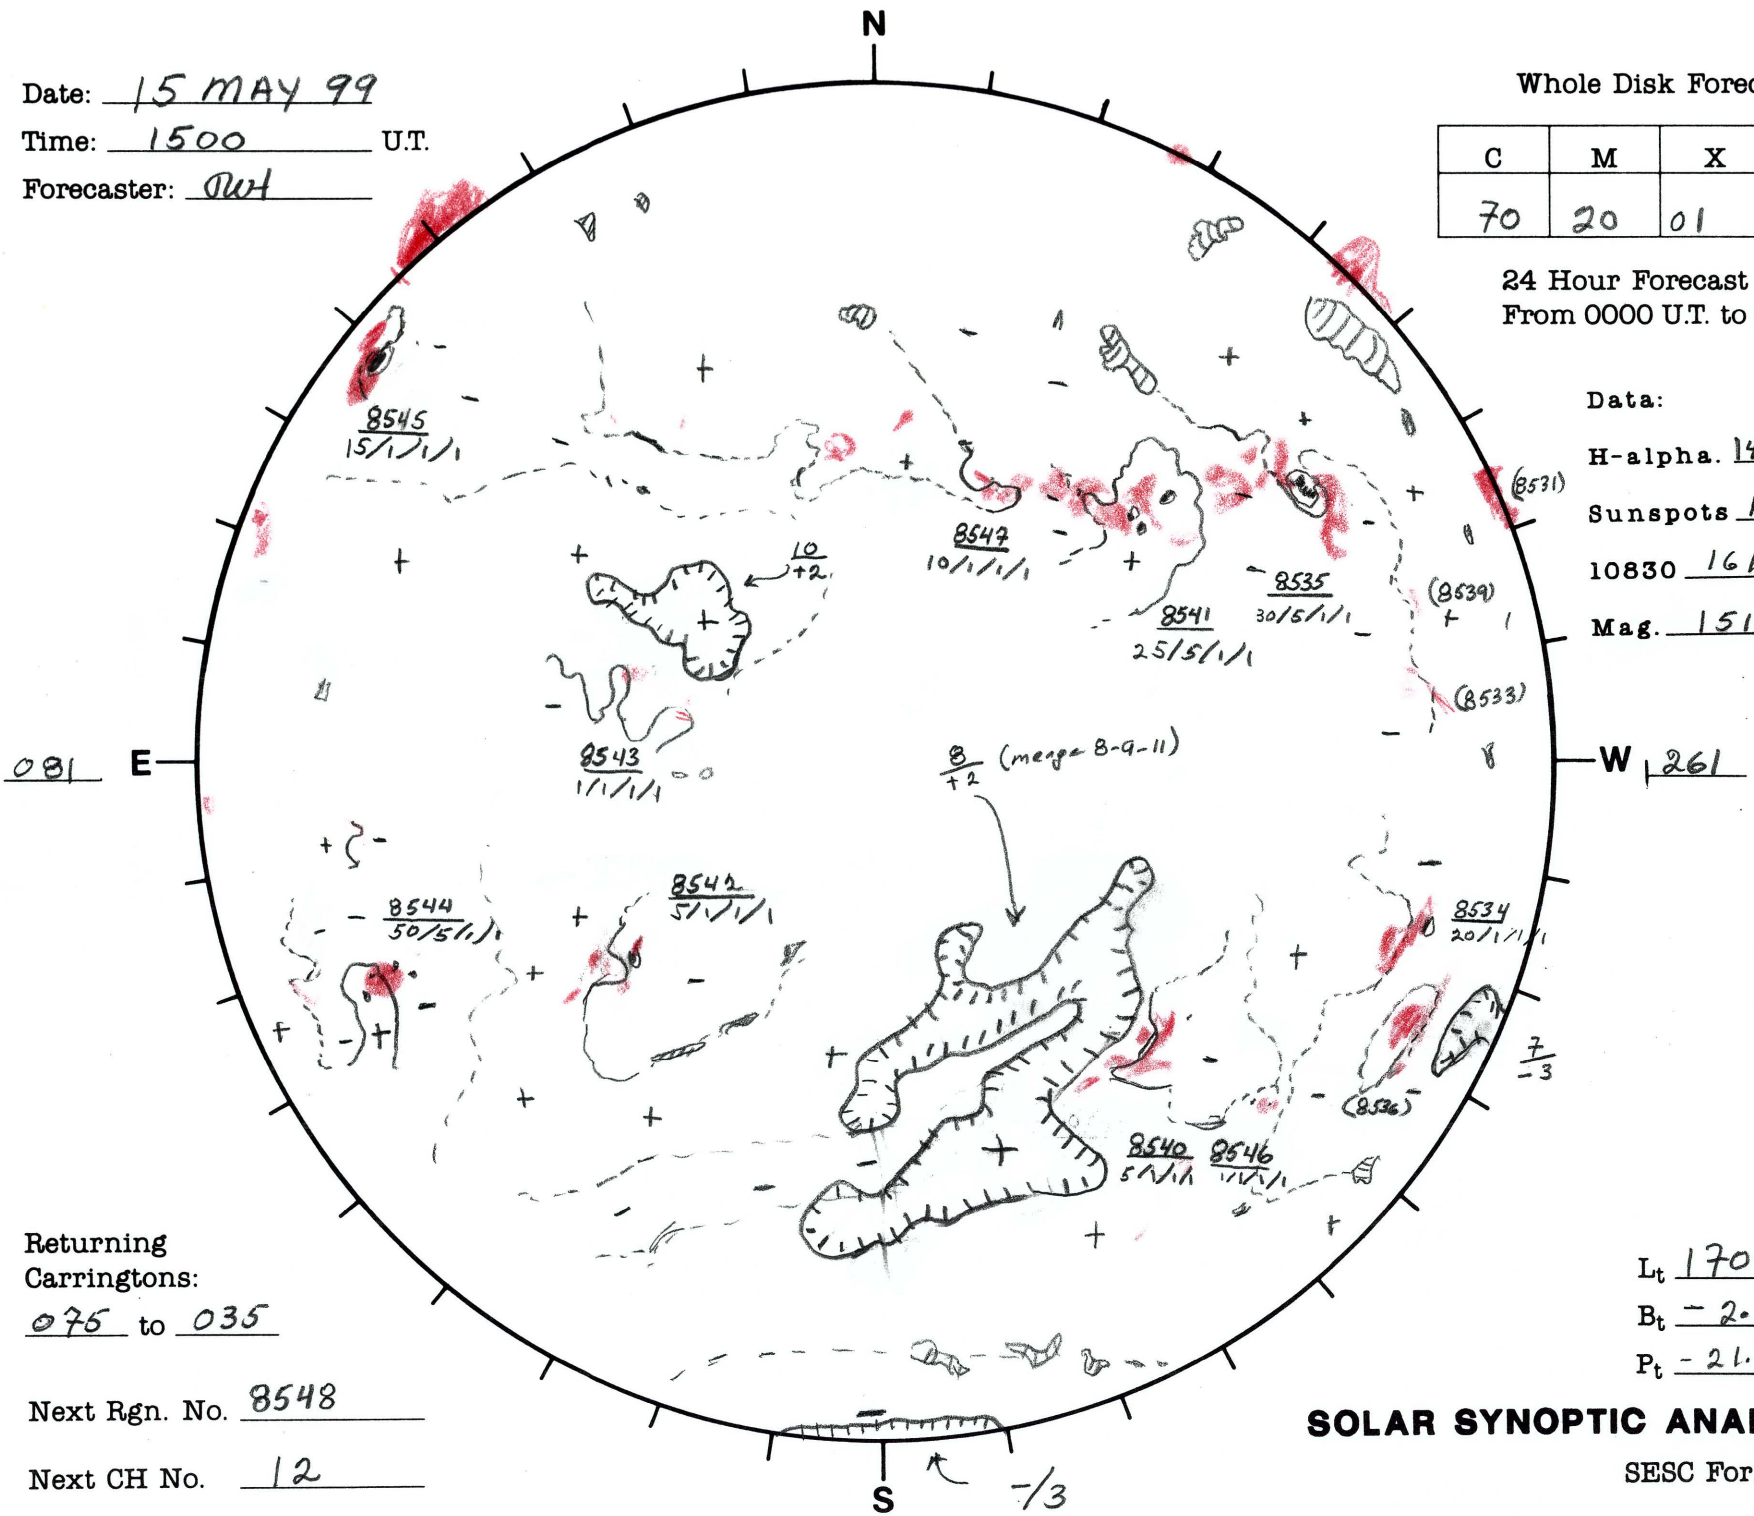

Date: 15 MAY 99
 Time: 1500 U.T.
 Forecaster: PWT

Whole Disk Forecast

C	M	X	P
70	20	01	01

24 Hour Forecast
 From 0000 U.T. to 0000 U.T.

Data:
 H-alpha. 1454 U.T.
 Sunspots 1535 U.T.
10830 1616 U.T.
 Mag. 1516 U.T.

Returning Carrington:
075 to 035

Next Rgn. No. 8548

Next CH No. 12

L_t 170.6
 B_t -2.6
 P_t -21.0

SOLAR SYNOPTIC ANALYSIS

SESC Form W18