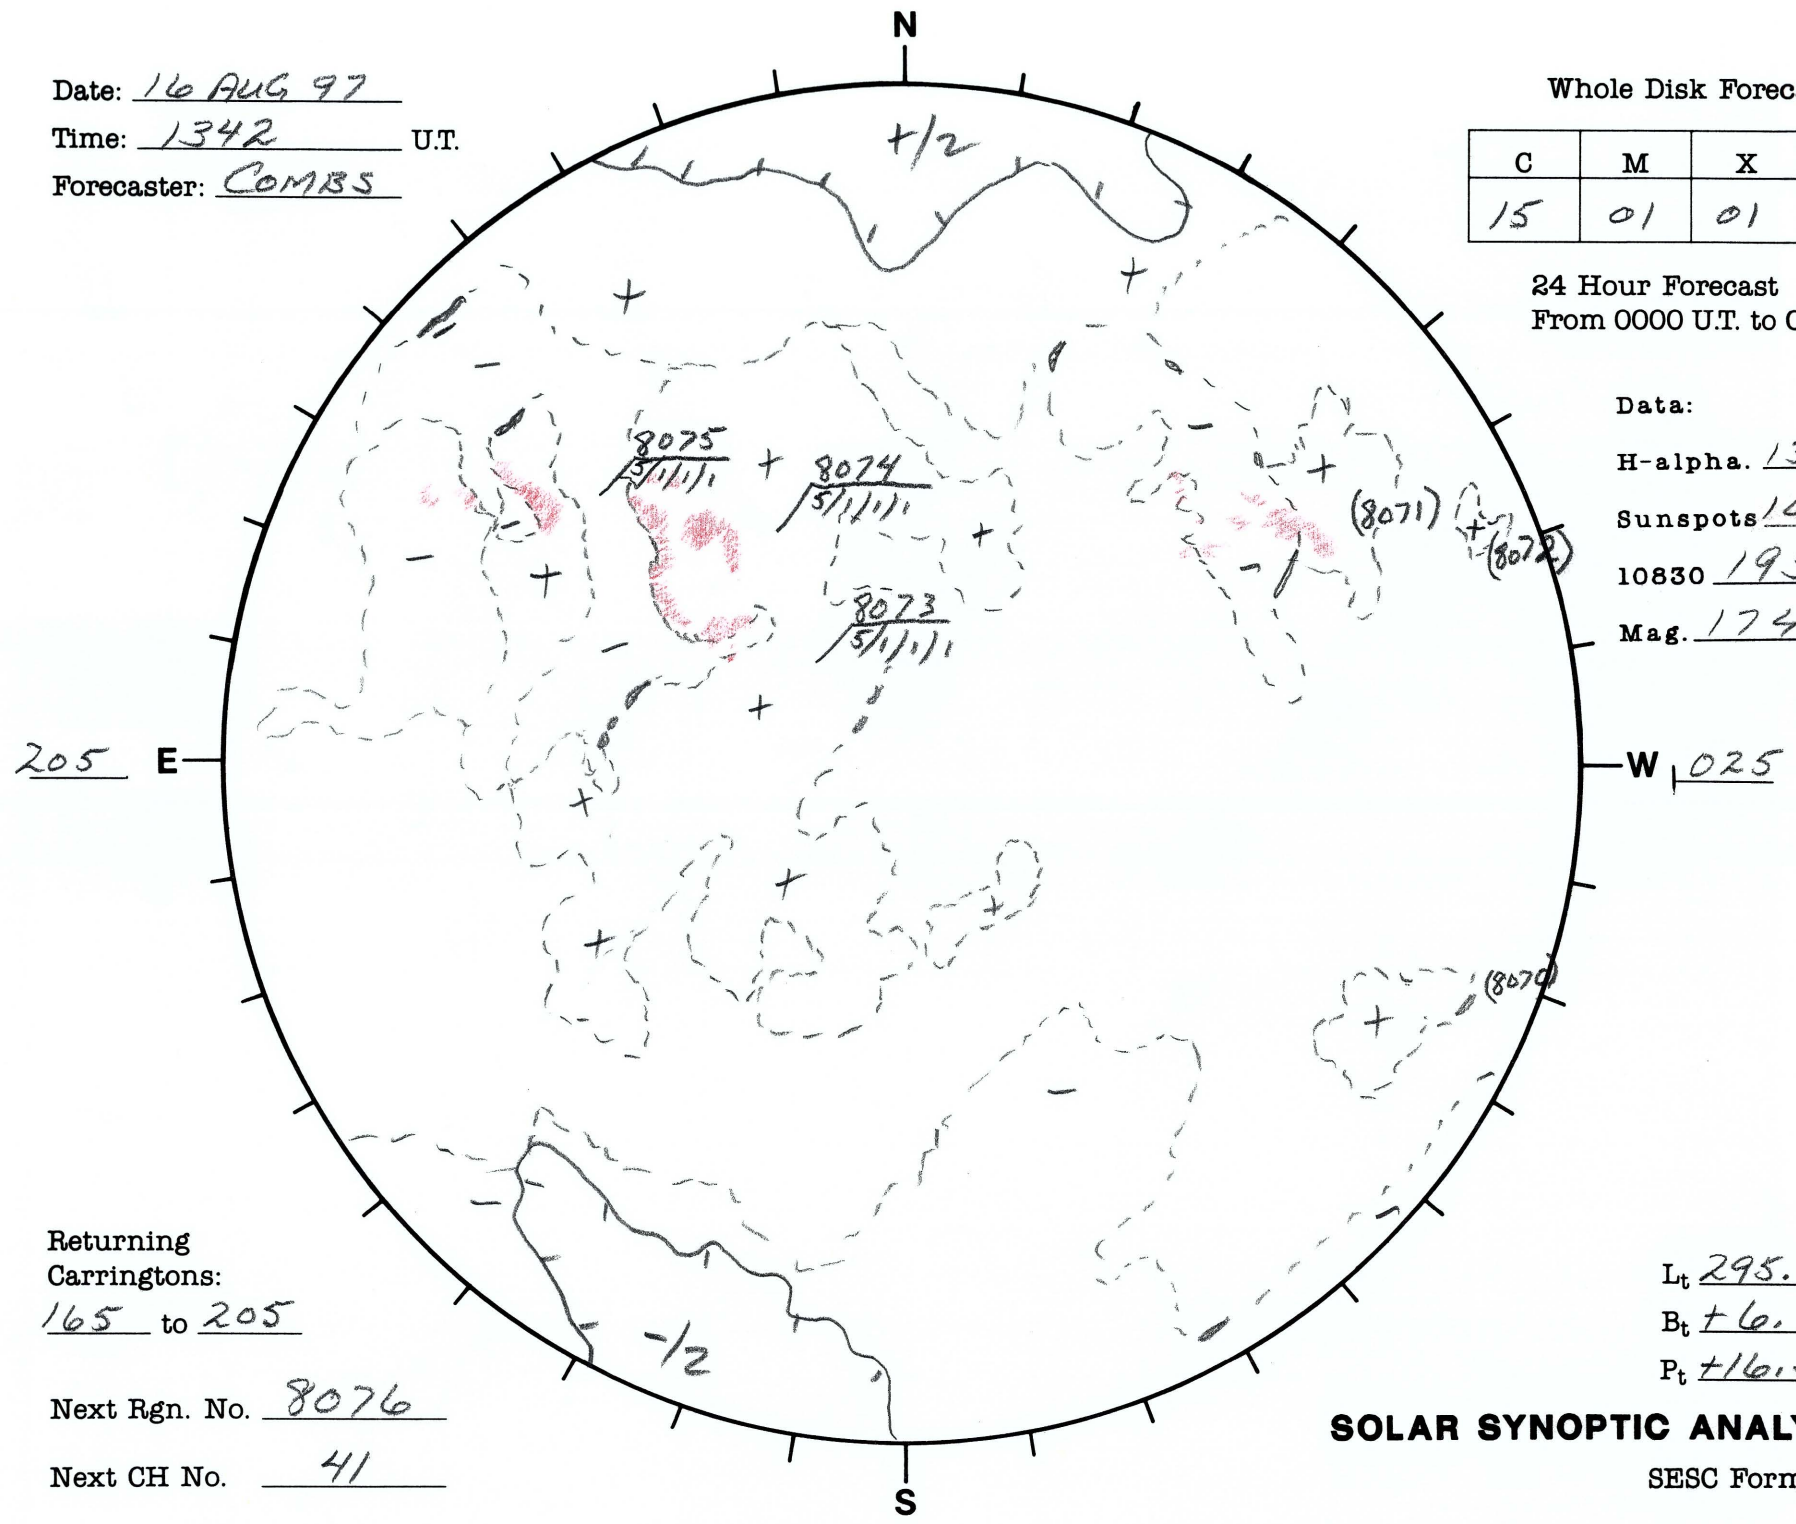

Date: 16 AUG 97
 Time: 1342 U.T.
 Forecaster: COMBS

Whole Disk Forecast

C	M	X	P
15	01	01	01

24 Hour Forecast
 From 0000 U.T. to 0000 U.T.

Data:
 H-alpha. 1342 U.T.
 Sunspots 1000 U.T.
 10830 1932 U.T.
 Mag. 1749 U.T.

Returning
 Carringtons:
165 to 205

Next Rgn. No. 8076

Next CH No. 41

L_t 295.9
 B_t +6.7
 P_t +16.5

SOLAR SYNOPTIC ANALYSIS

SESC Form W18