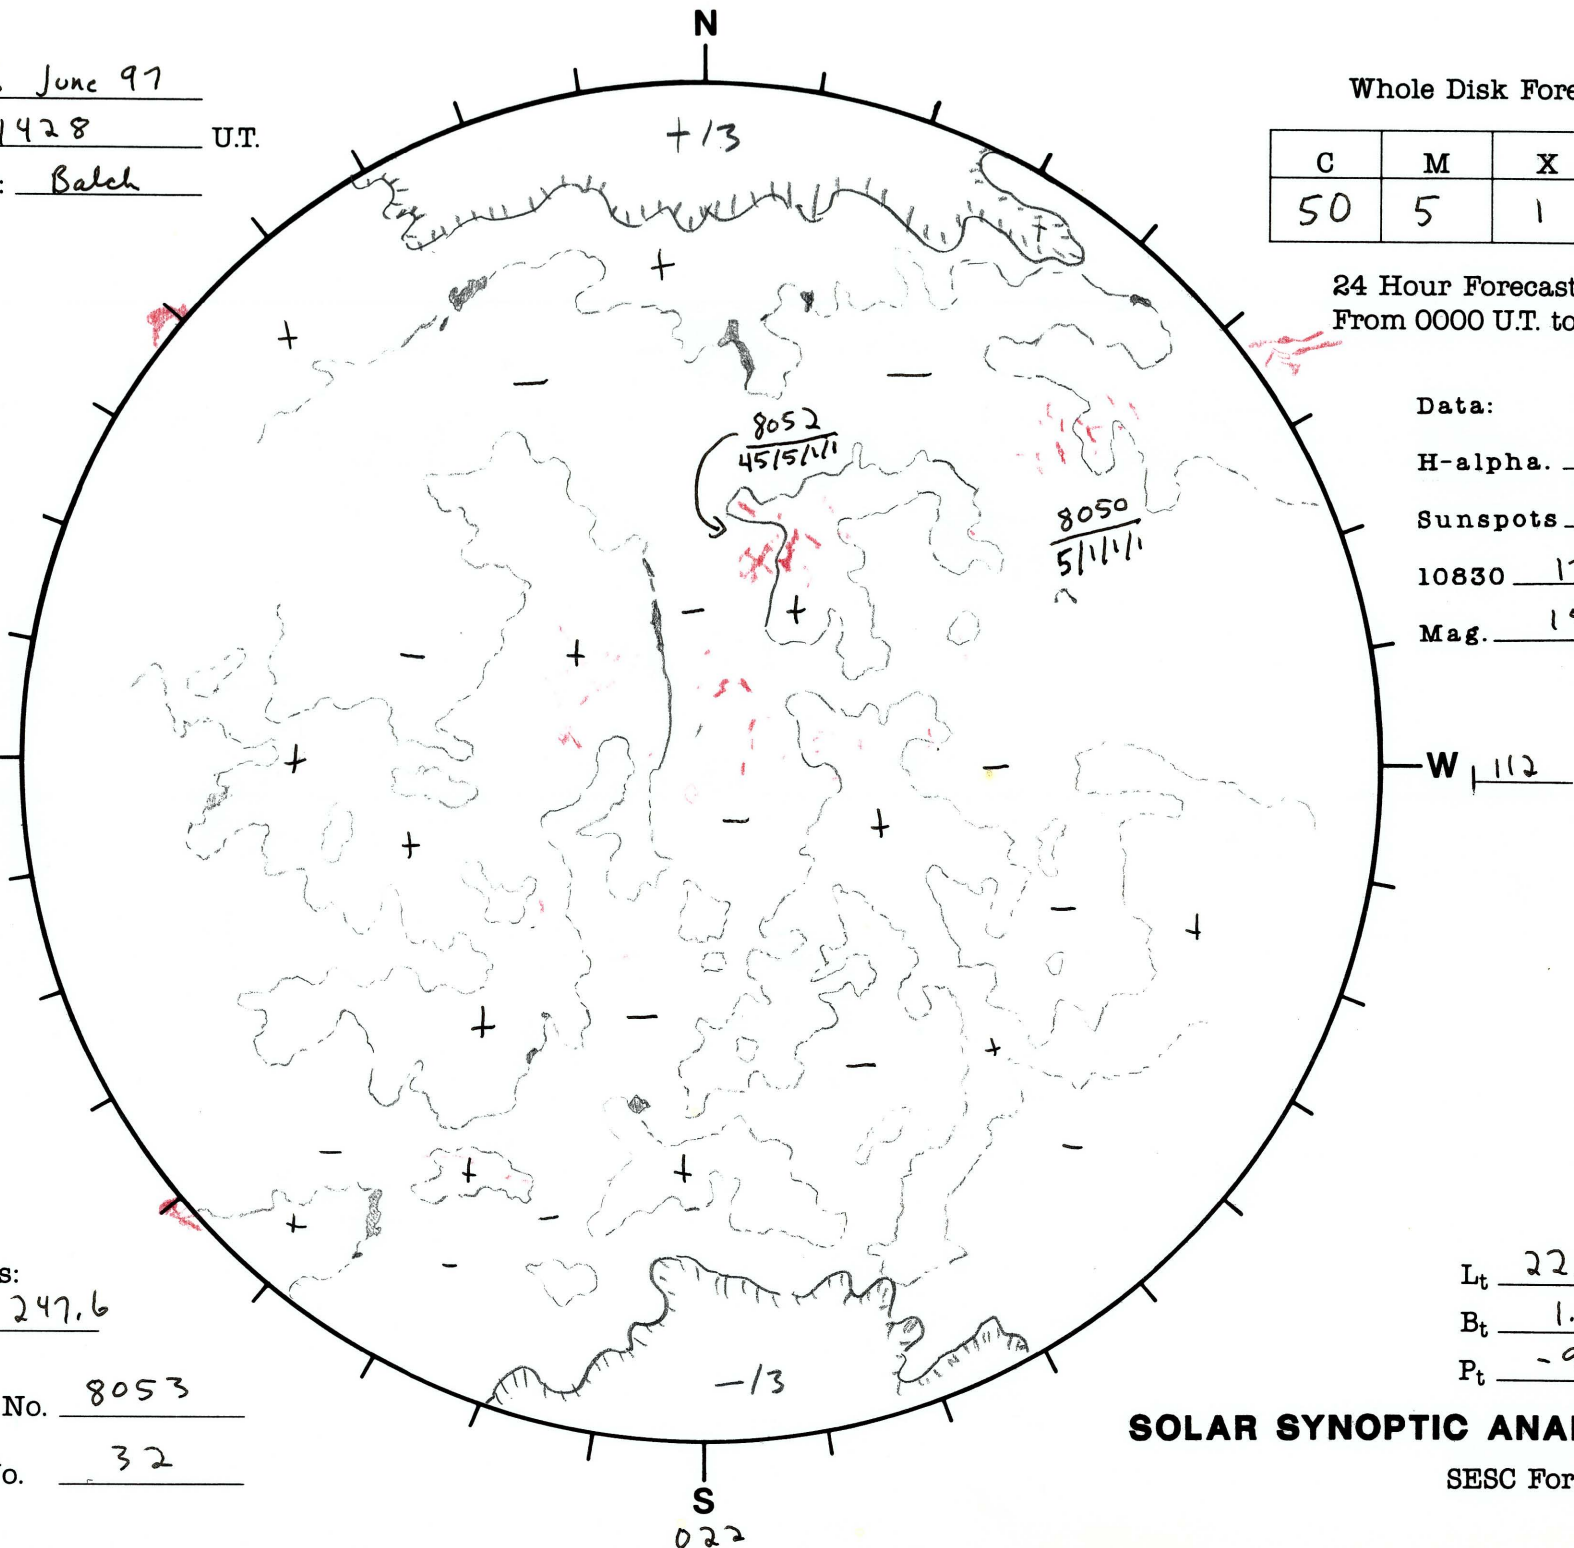

Date: 16 June 97
 Time: 1428 U.T.
 Forecaster: Balch

Whole Disk Forecast

C	M	X	P
50	5	1	1

24 Hour Forecast
 From 0000 U.T. to 0000 U.T.

Data:
 H-alpha. 1428 U.T.
 Sunspots 1525 U.T.
 10830 1701 U.T.
 Mag. 1558 U.T.

292 E

W 112

Returning Carringtons:
287.3 to 247.6

Next Rgn. No. 8053

Next CH No. 32

L_t 22.5
 B_t 1.2
 P_t -9.1

SOLAR SYNOPTIC ANALYSIS

SESC Form W18