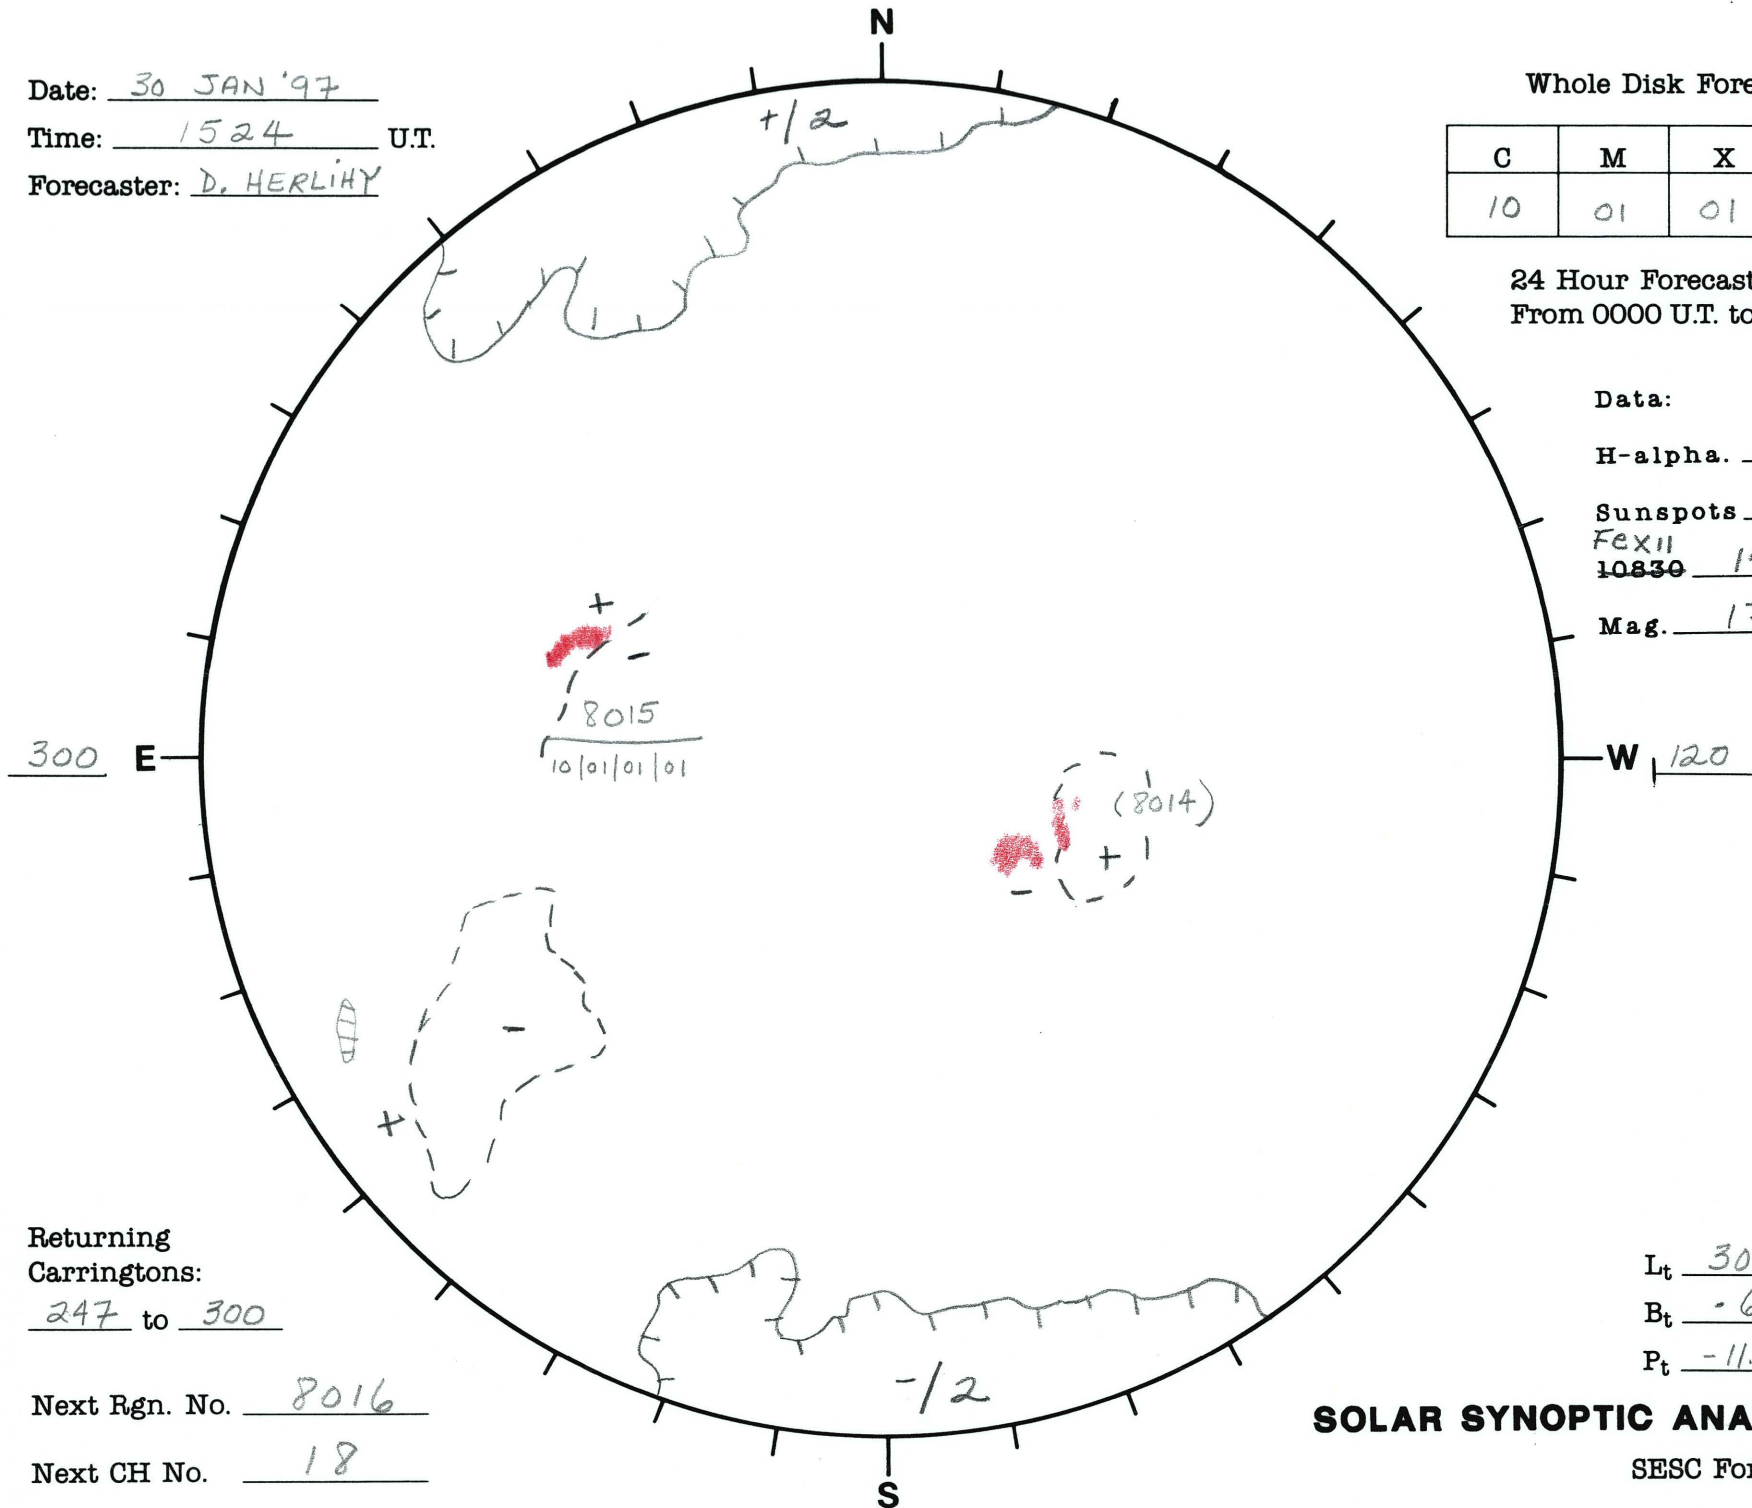

Date: 30 JAN '97
 Time: 1524 U.T.
 Forecaster: D. HERLIHY

Whole Disk Forecast

C	M	X	P
10	01	01	01

24 Hour Forecast
 From 0000 U.T. to 0000 U.T.

Data:
 H-alpha. 1524 U.T.
 Sunspots 1520 U.T.
 FeXII 10830 1904 U.T.
 Mag. 1734 U.T.

Returning Carringtons:
247 to 300

Next Rgn. No. 8016

Next CH No. 18

L_t 30.4°
 B_t -6.0°
 P_t -11.6°

SOLAR SYNOPTIC ANALYSIS

SESC Form W18