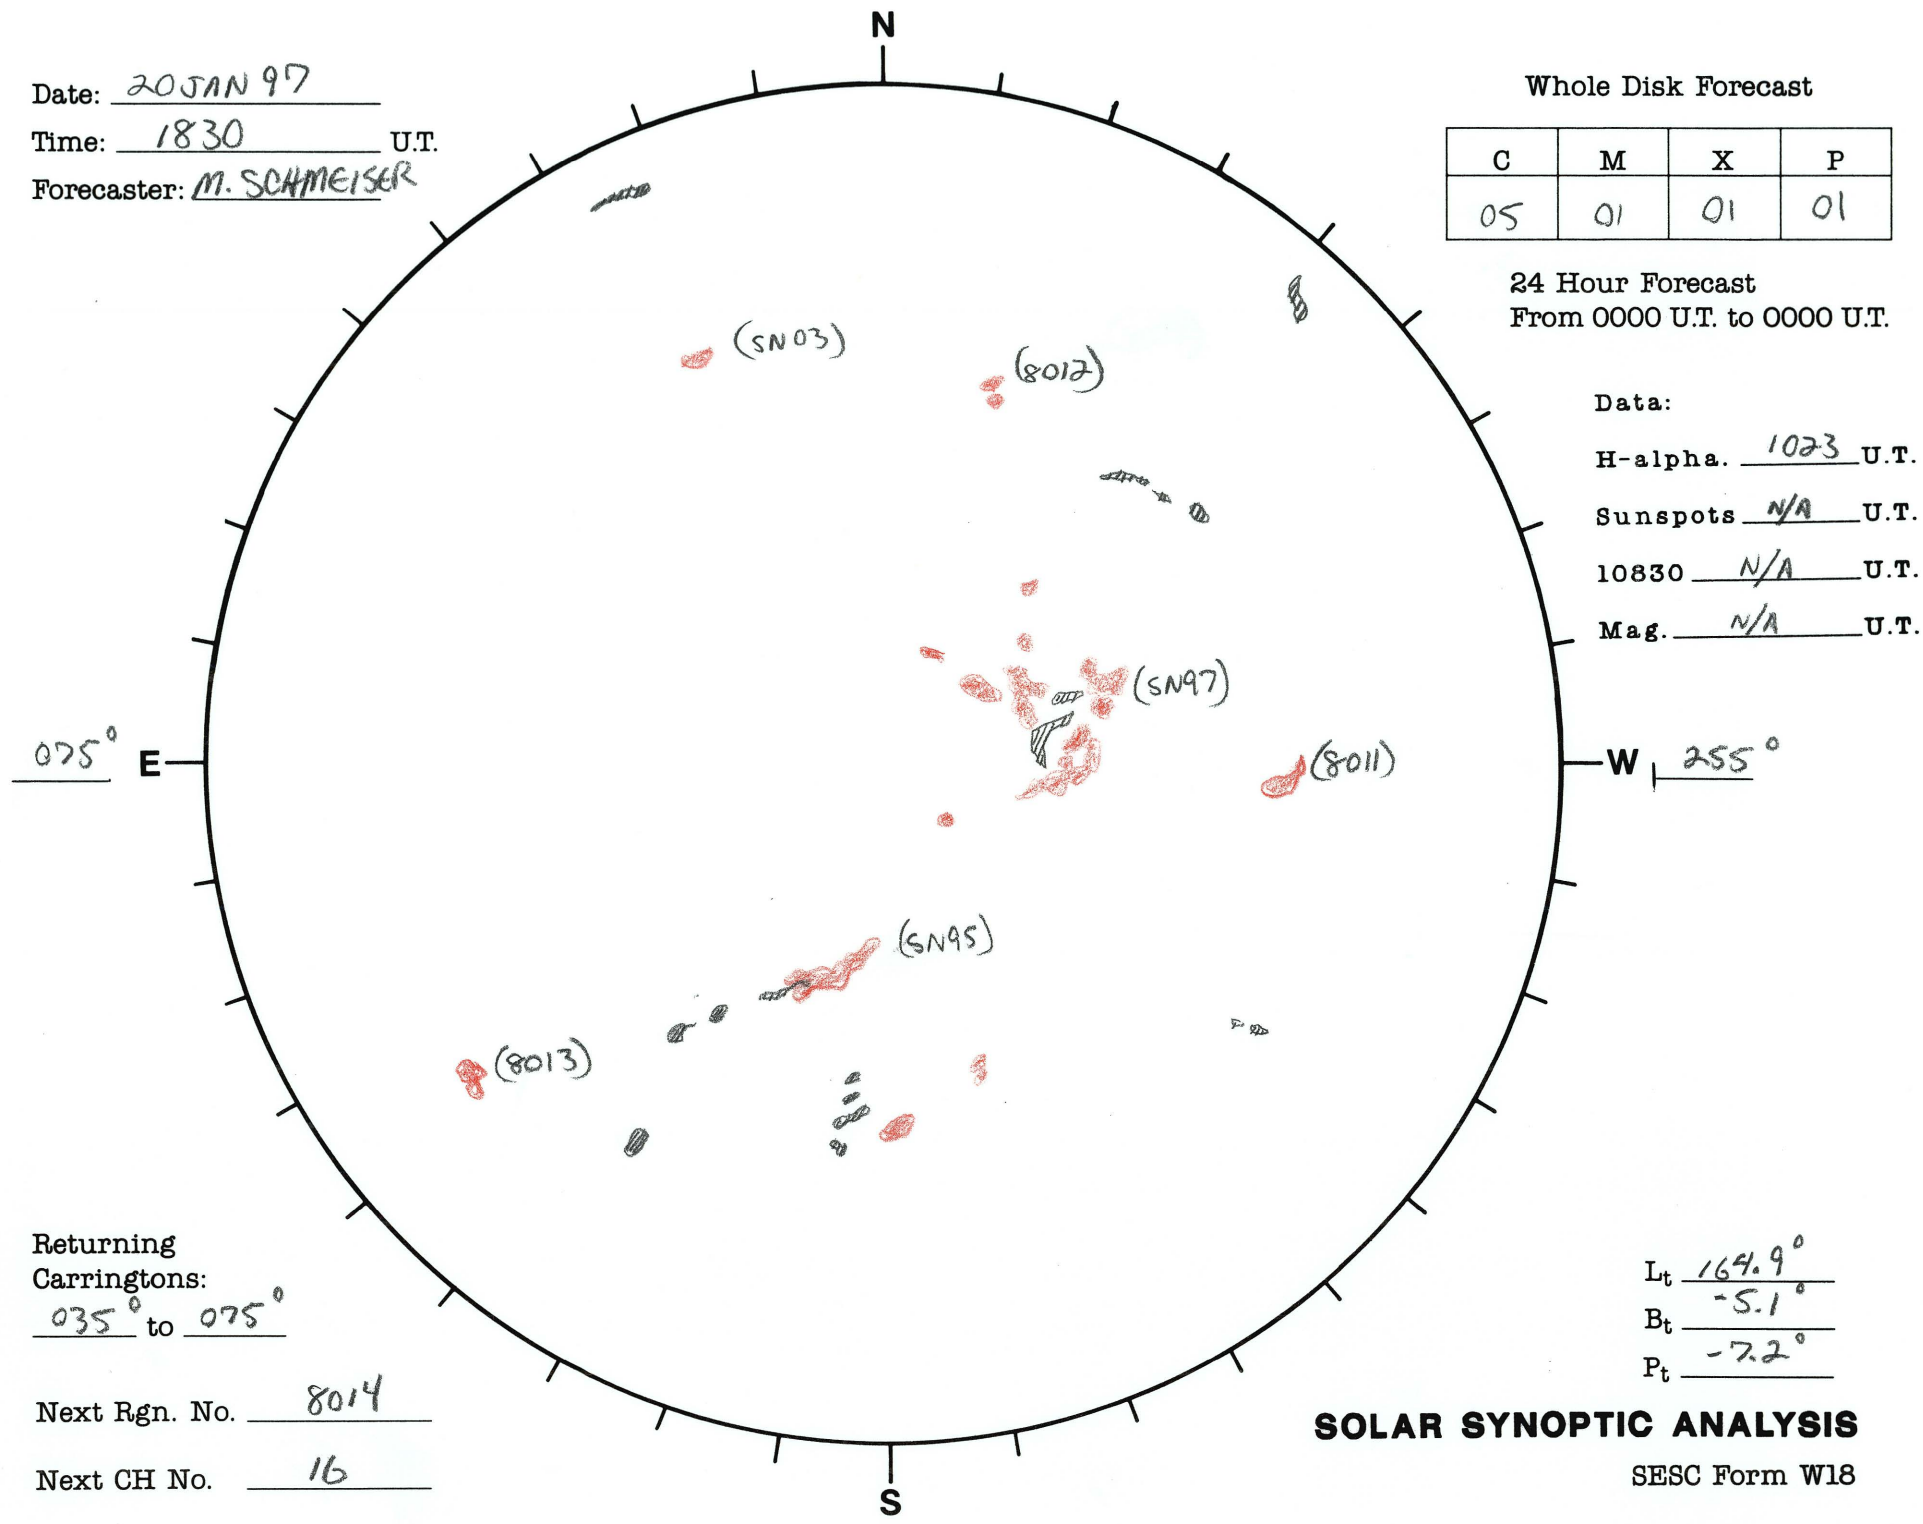

Date: 20 JAN 97
 Time: 1830 U.T.
 Forecaster: M. SCHMEISER

Whole Disk Forecast

C	M	X	P
05	01	01	01

24 Hour Forecast
 From 0000 U.T. to 0000 U.T.

Data:
 H-alpha. 1023 U.T.
 Sunspots N/A U.T.
 10830 N/A U.T.
 Mag. N/A U.T.

Returning Carringtons:
035° to 075°

Next Rgn. No. 8014

Next CH No. 16

Lt 164.9°
 Bt -5.1°
 Pt -7.2°

SOLAR SYNOPTIC ANALYSIS

SESC Form W18