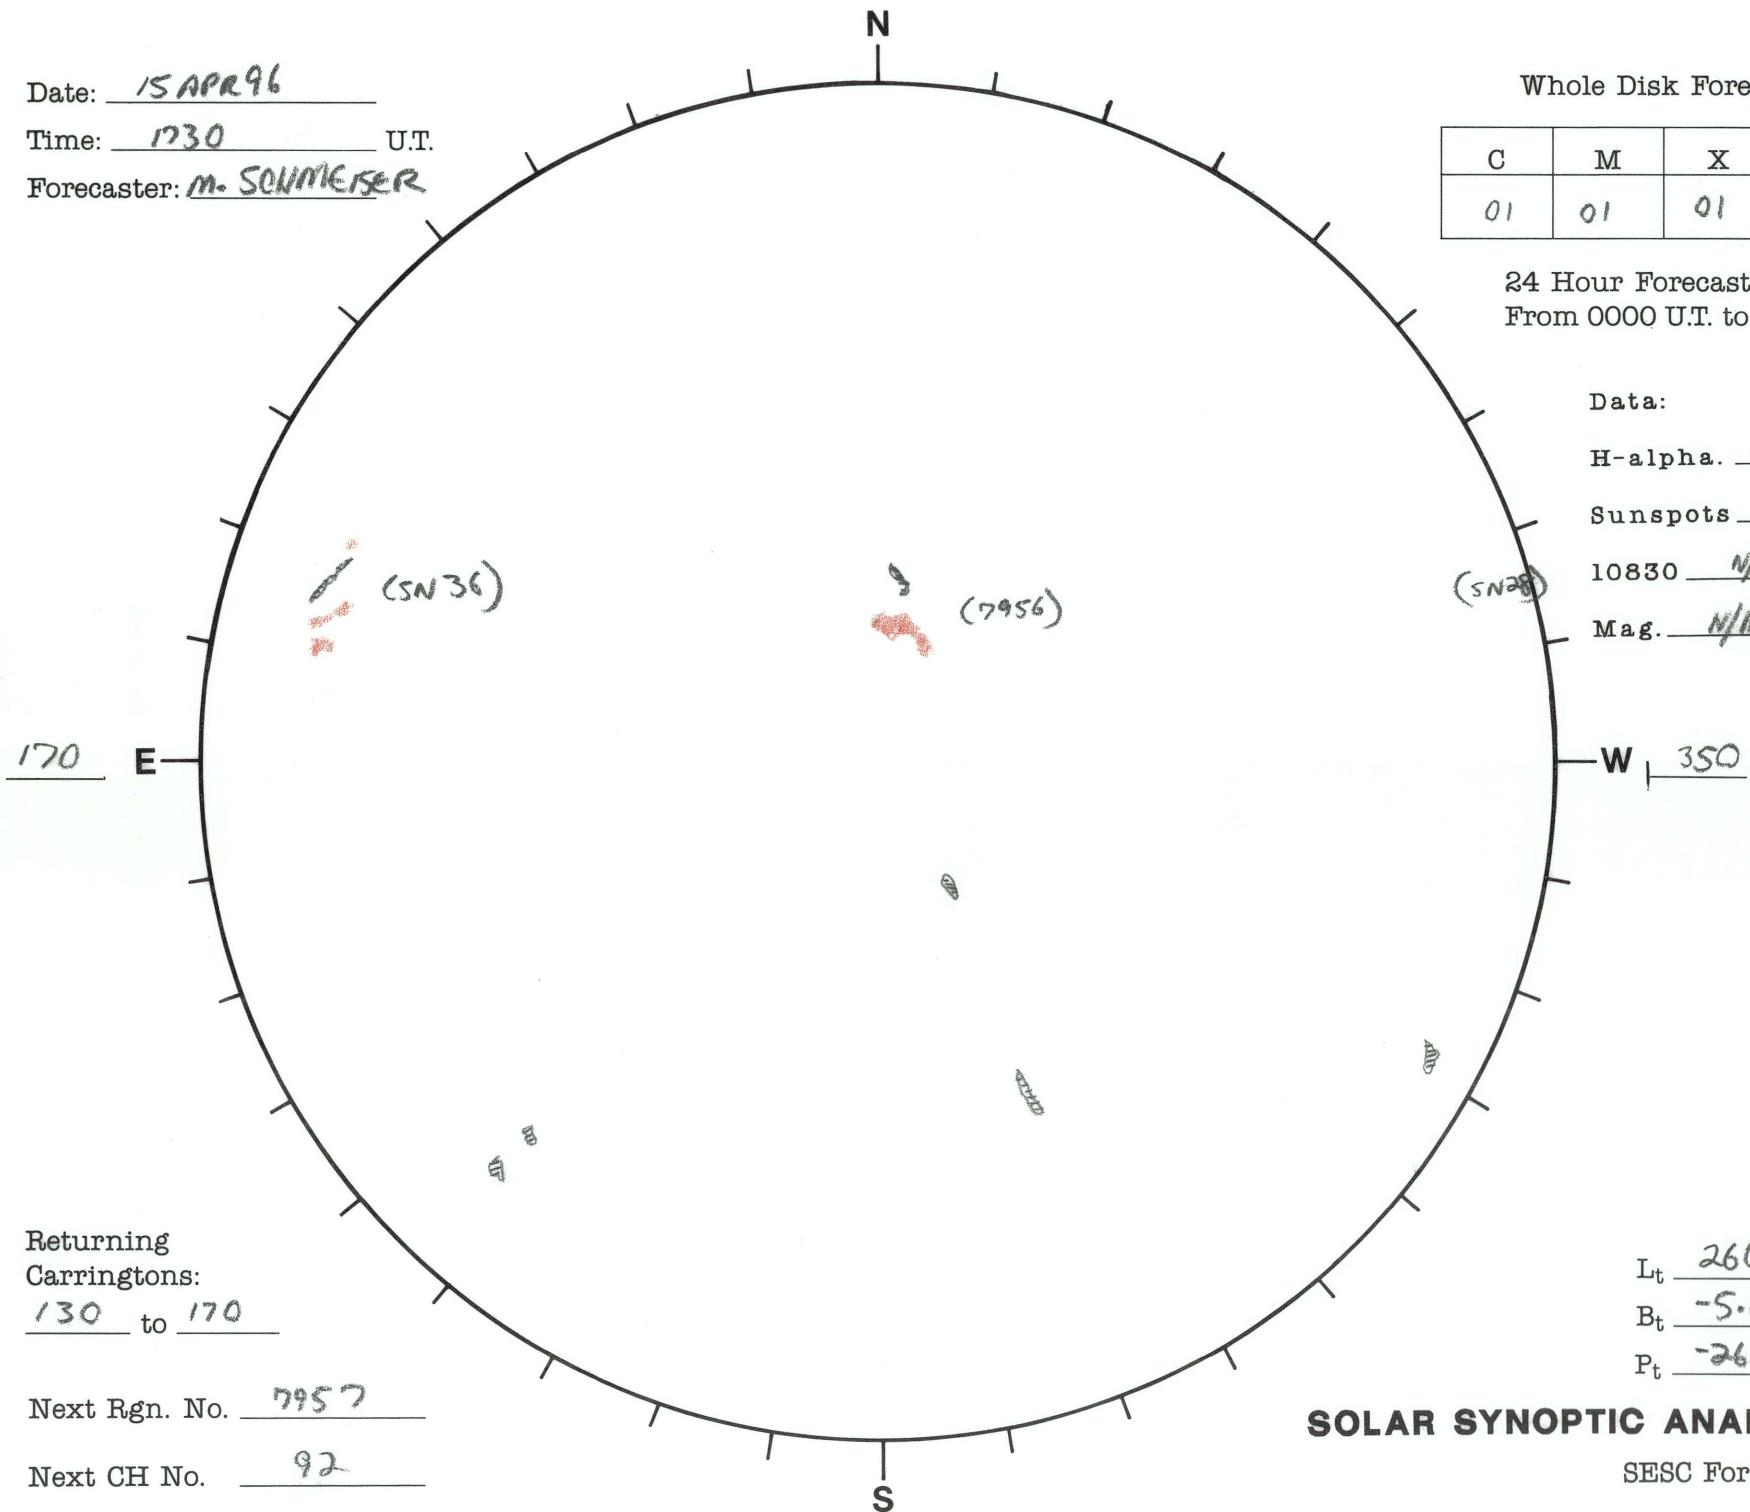

Date: 15 APR 96
 Time: 1730 U.T.
 Forecaster: M. SCHMEISER

Whole Disk Forecast

C	M	X	P
01	01	01	01

24 Hour Forecast
 From 0000 U.T. to 0000 U.T.

Data:
 H-alpha. 1353 U.T.
 Sunspots N/A U.T.
 10830 N/A U.T.
 Mag. N/A U.T.

Returning
 Carringtons:
130 to 170

Next Rgn. No. 7957

Next CH No. 92

L_t 260.4
 B_t -5.6
 P_t -26.0

SOLAR SYNOPTIC ANALYSIS

SESC Form W18