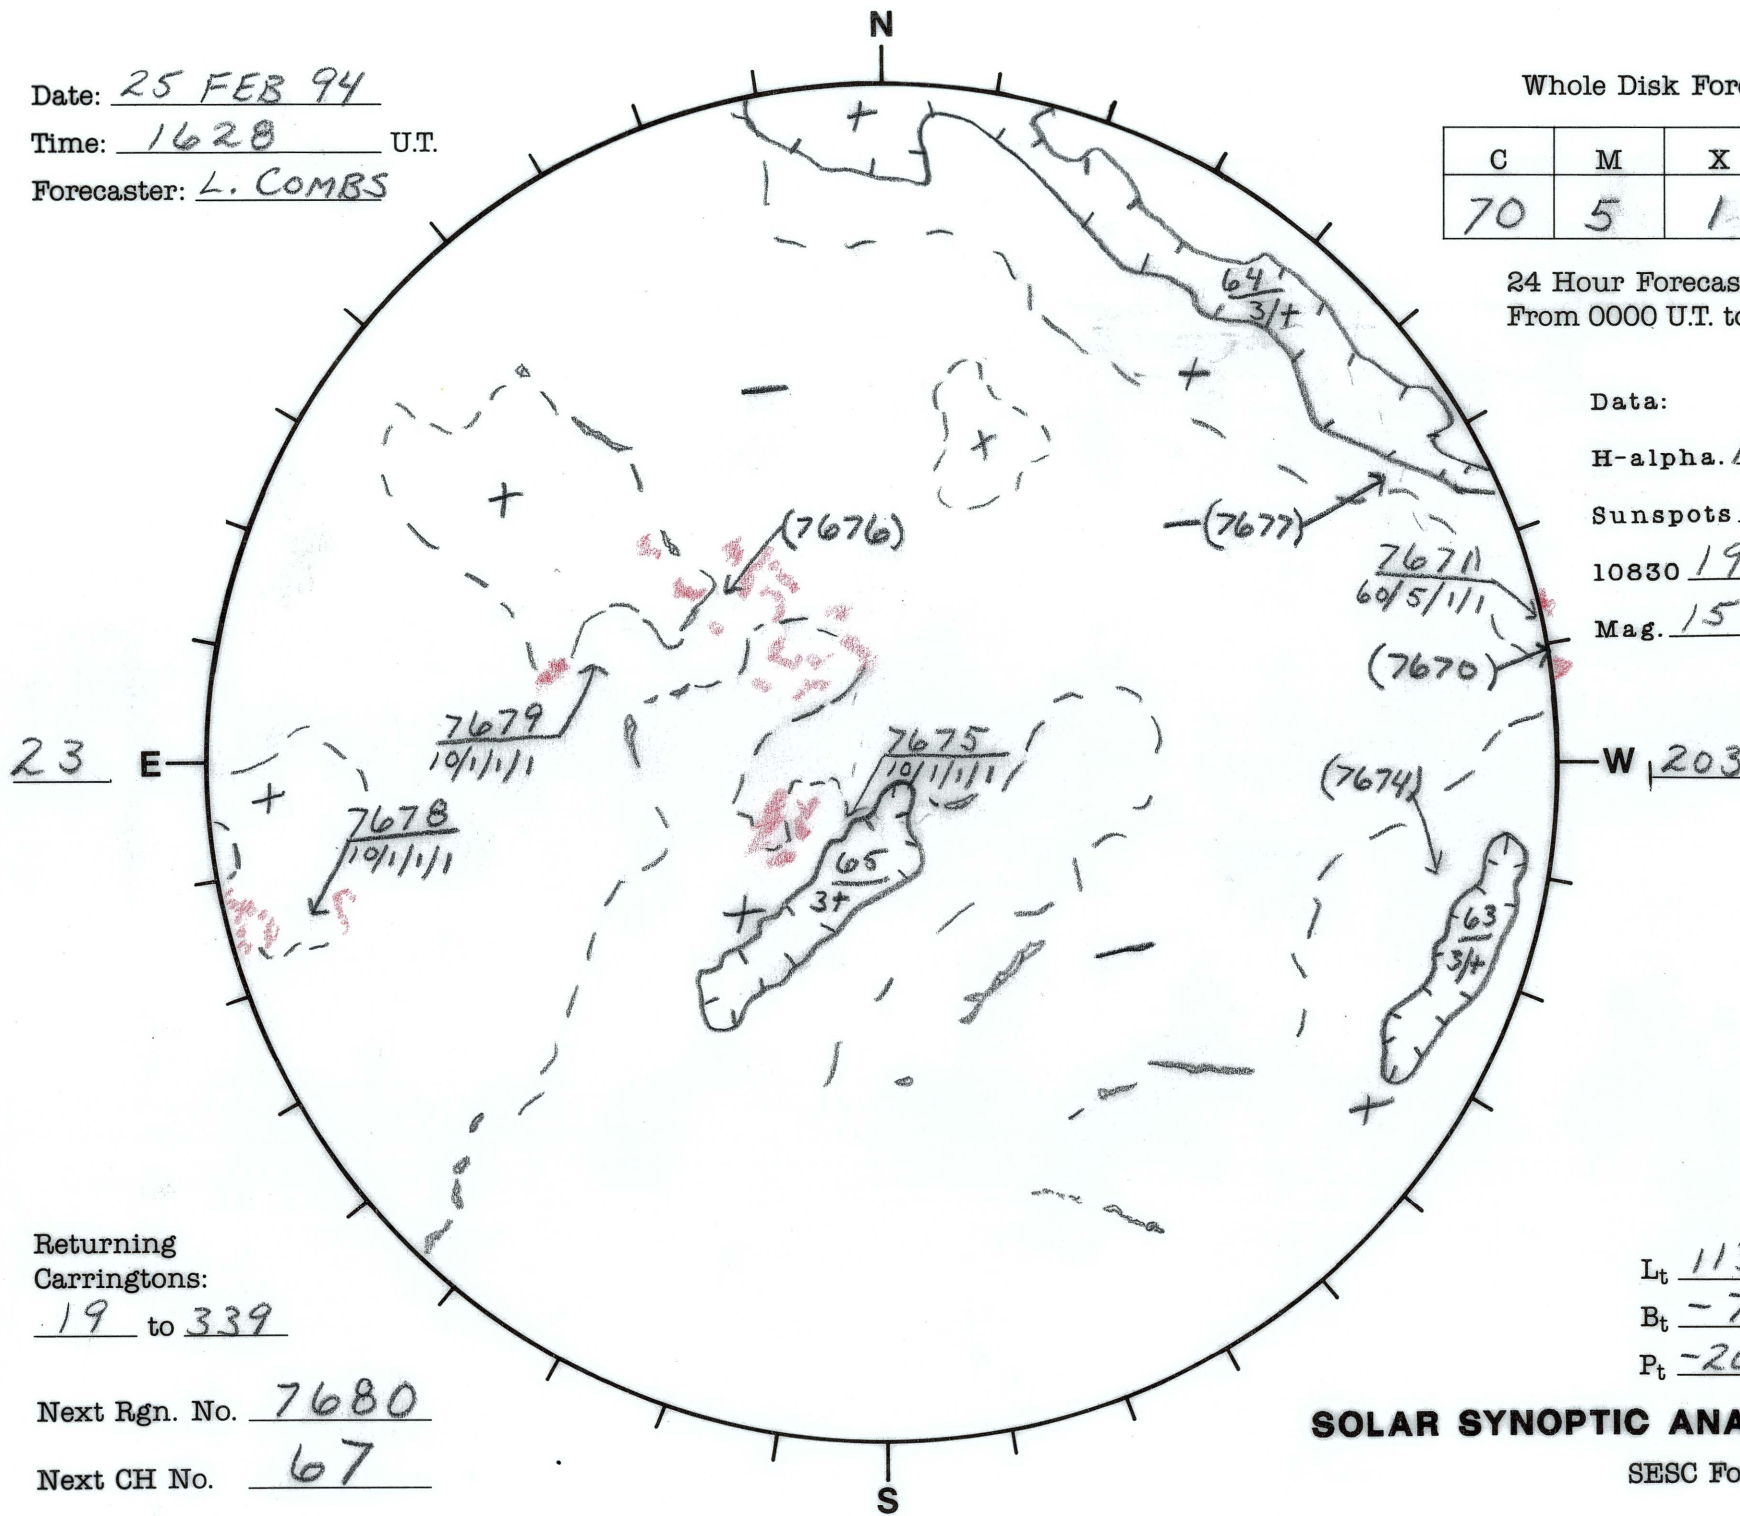

Date: 25 FEB 94
 Time: 1628 U.T.
 Forecaster: L. COMBS

Whole Disk Forecast

C	M	X	P
70	5	1	1

24 Hour Forecast
 From 0000 U.T. to 0000 U.T.

Data:
 H-alpha. 1628 U.T.
 Sunspots NA U.T.
 10830 1908 U.T.
 Mag. 1543 U.T.

Returning
 Carringtons:
19 to 339

Next Rgn. No. 7680
 Next CH No. 67

L_t 113.4
 B_t -7.2
 P_t -20.6

SOLAR SYNOPTIC ANALYSIS