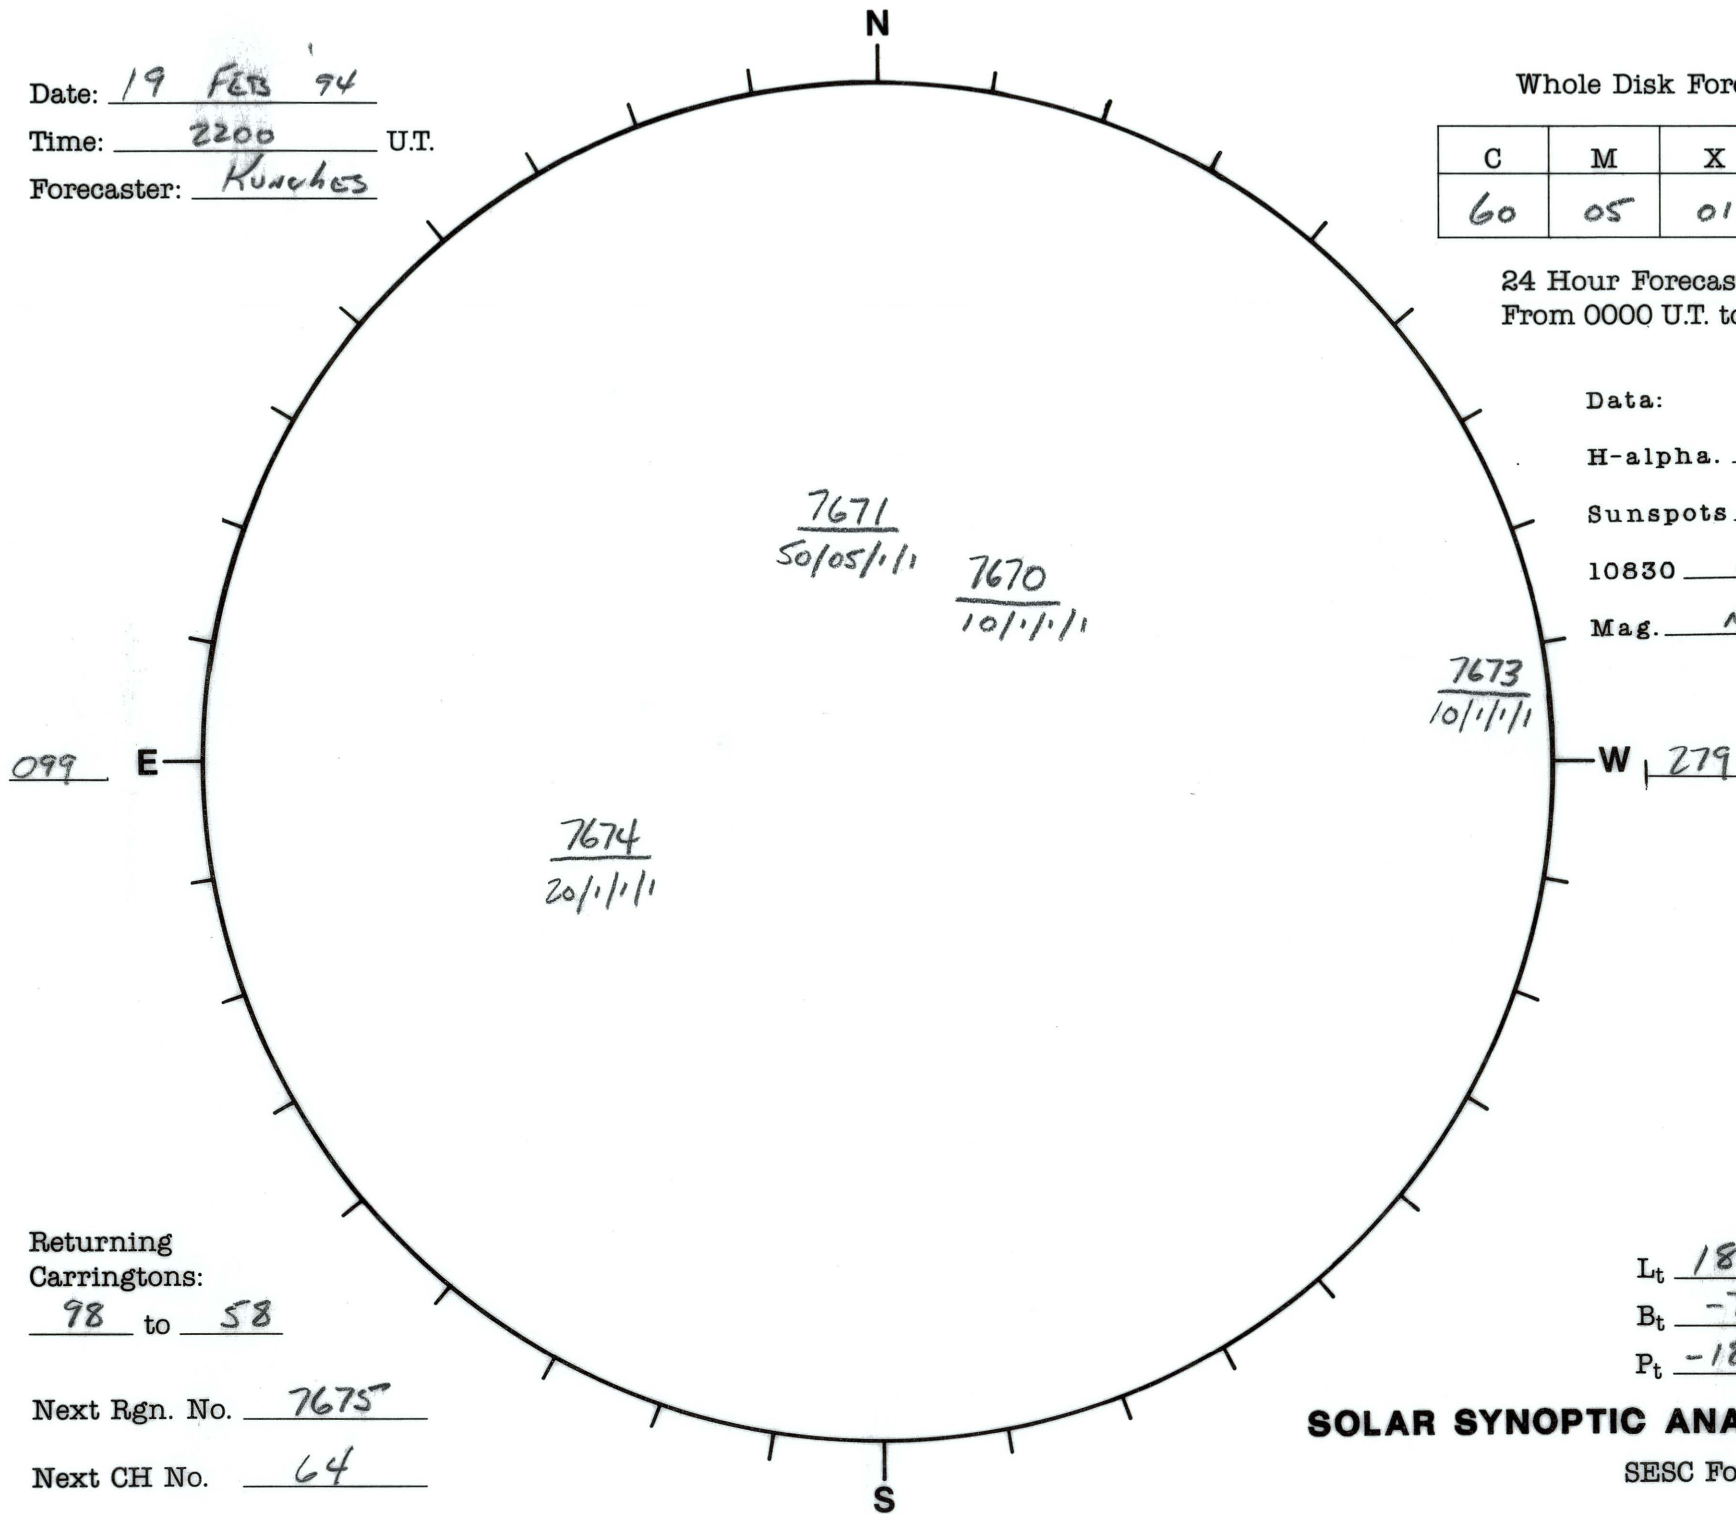

Date: 19 FEB '94
 Time: 2200 U.T.
 Forecaster: Kuuches

Whole Disk Forecast

C	M	X	P
60	05	01	01

24 Hour Forecast
 From 0000 U.T. to 0000 U.T.

Data:
 H-alpha. NA U.T.
 Sunspots 1600 U.T.
 10830 NA U.T.
 Mag. NA U.T.

Returning Carringtons:
98 to 58

Next Rgn. No. 7675

Next CH No. 64

L_t 189.3
 B_t -7.0
 P_t -18.9

SOLAR SYNOPTIC ANALYSIS

SESC Form W18