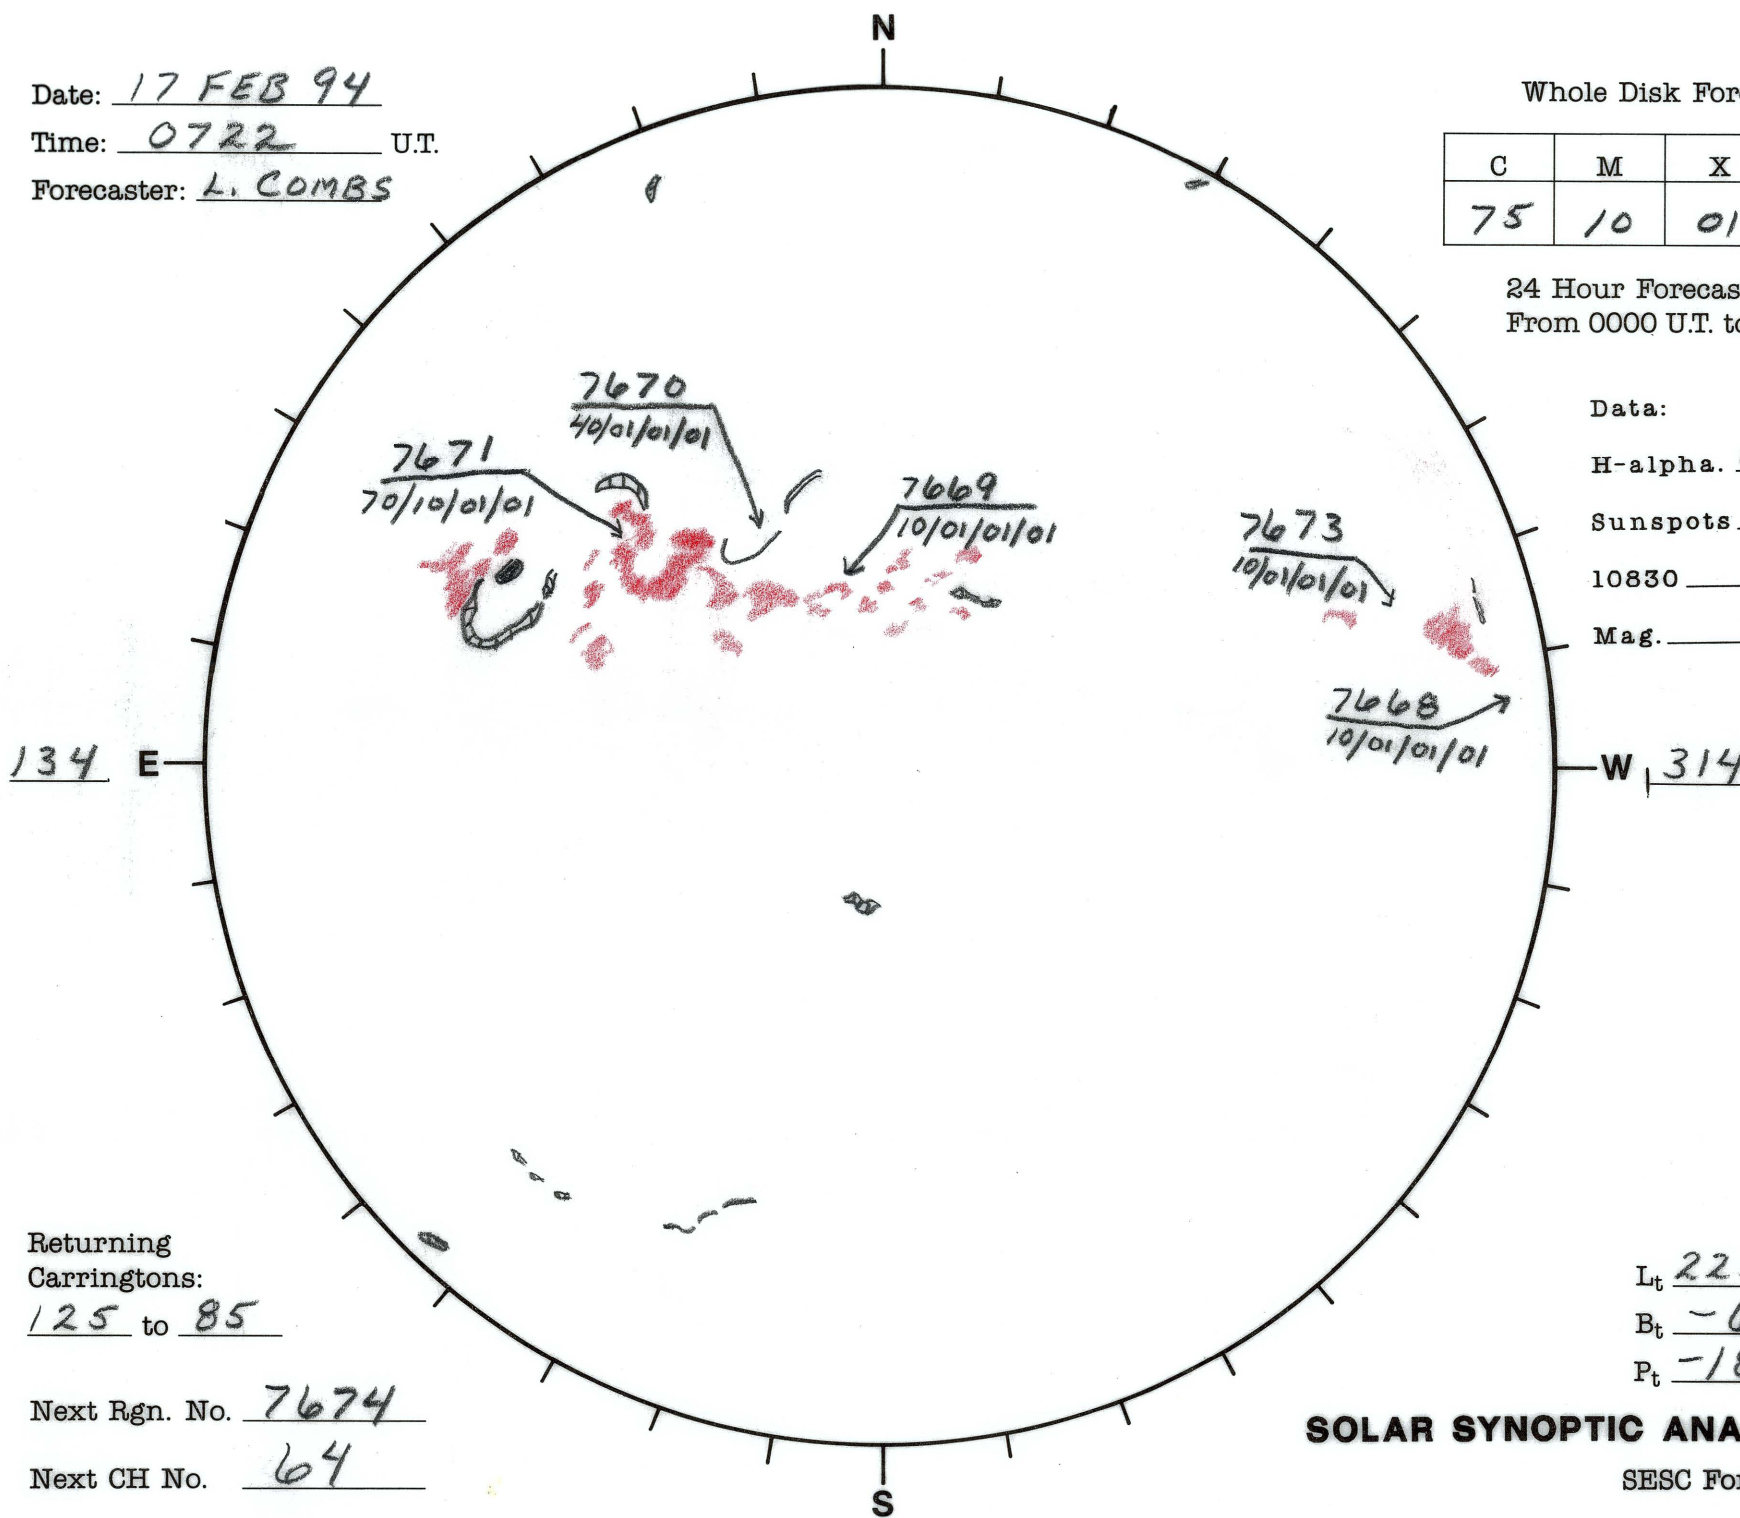

Date: 17 FEB 94
 Time: 0722 U.T.
 Forecaster: L. COMBS

Whole Disk Forecast

C	M	X	P
75	10	01	01

24 Hour Forecast
 From 0000 U.T. to 0000 U.T.

Data:
 H-alpha. 0722 U.T.
 Sunspots — U.T.
 10830 — U.T.
 Mag. — U.T.

Returning
 Carringtons:
125 to 85

L_t 223.7
 B_t -6.9
 P_t -18.1

Next Rgn. No. 7674

Next CH No. 64

SOLAR SYNOPTIC ANALYSIS

SESC Form W18