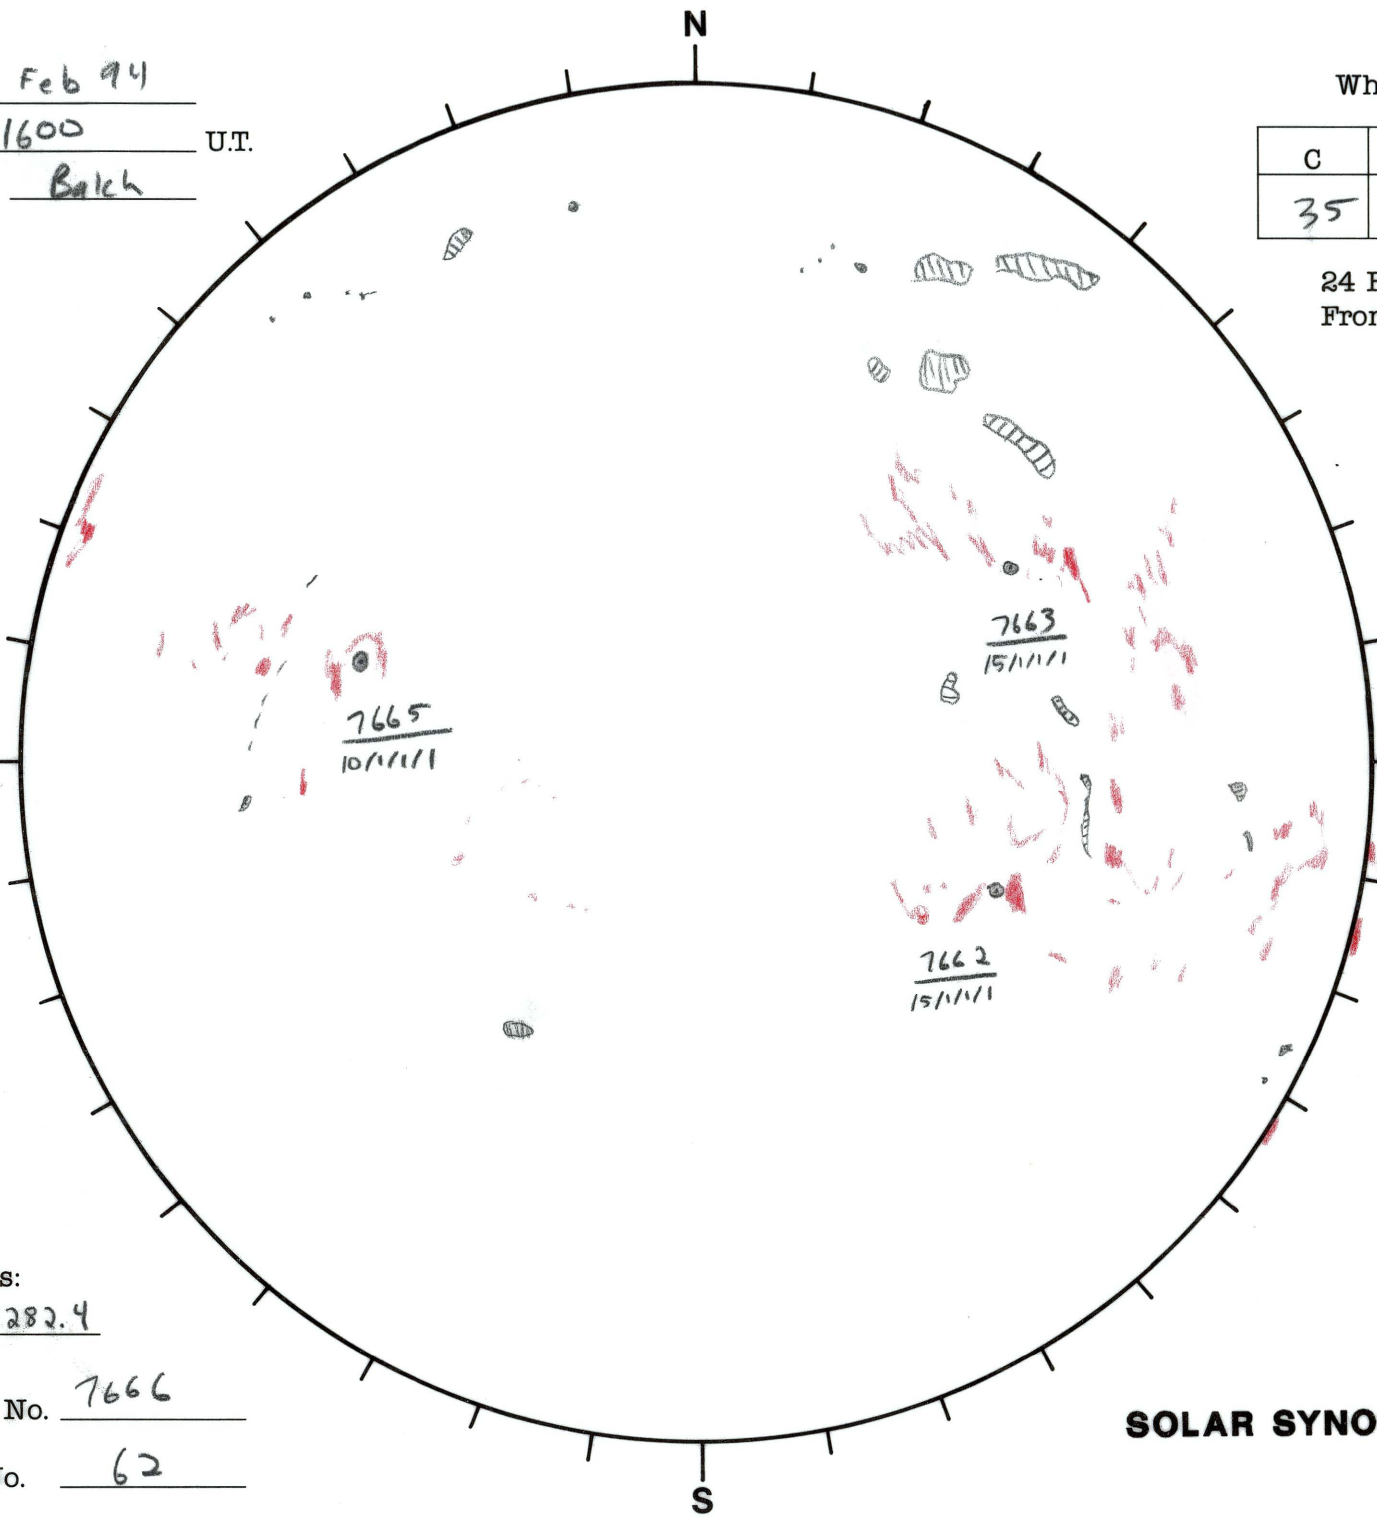

Date: 2 Feb 94
 Time: 1600 U.T.
 Forecaster: Balch

Whole Disk Forecast

C	M	X	P
35	1	1	1

24 Hour Forecast
 From 0000 U.T. to 0000 U.T.

Data:

H-alpha. 1600 U.T.

Sunspots 1549 U.T.

10830 na U.T.

Mag. na U.T.

326 E

W 146

Returning
 Carringtons:
322.0 to 282.4

Next Rgn. No. 7666

Next CH No. 62

Lt 56.5

Bt -6.1

Pt -12.8

SOLAR SYNOPTIC ANALYSIS

SESC Form W18

S
 056