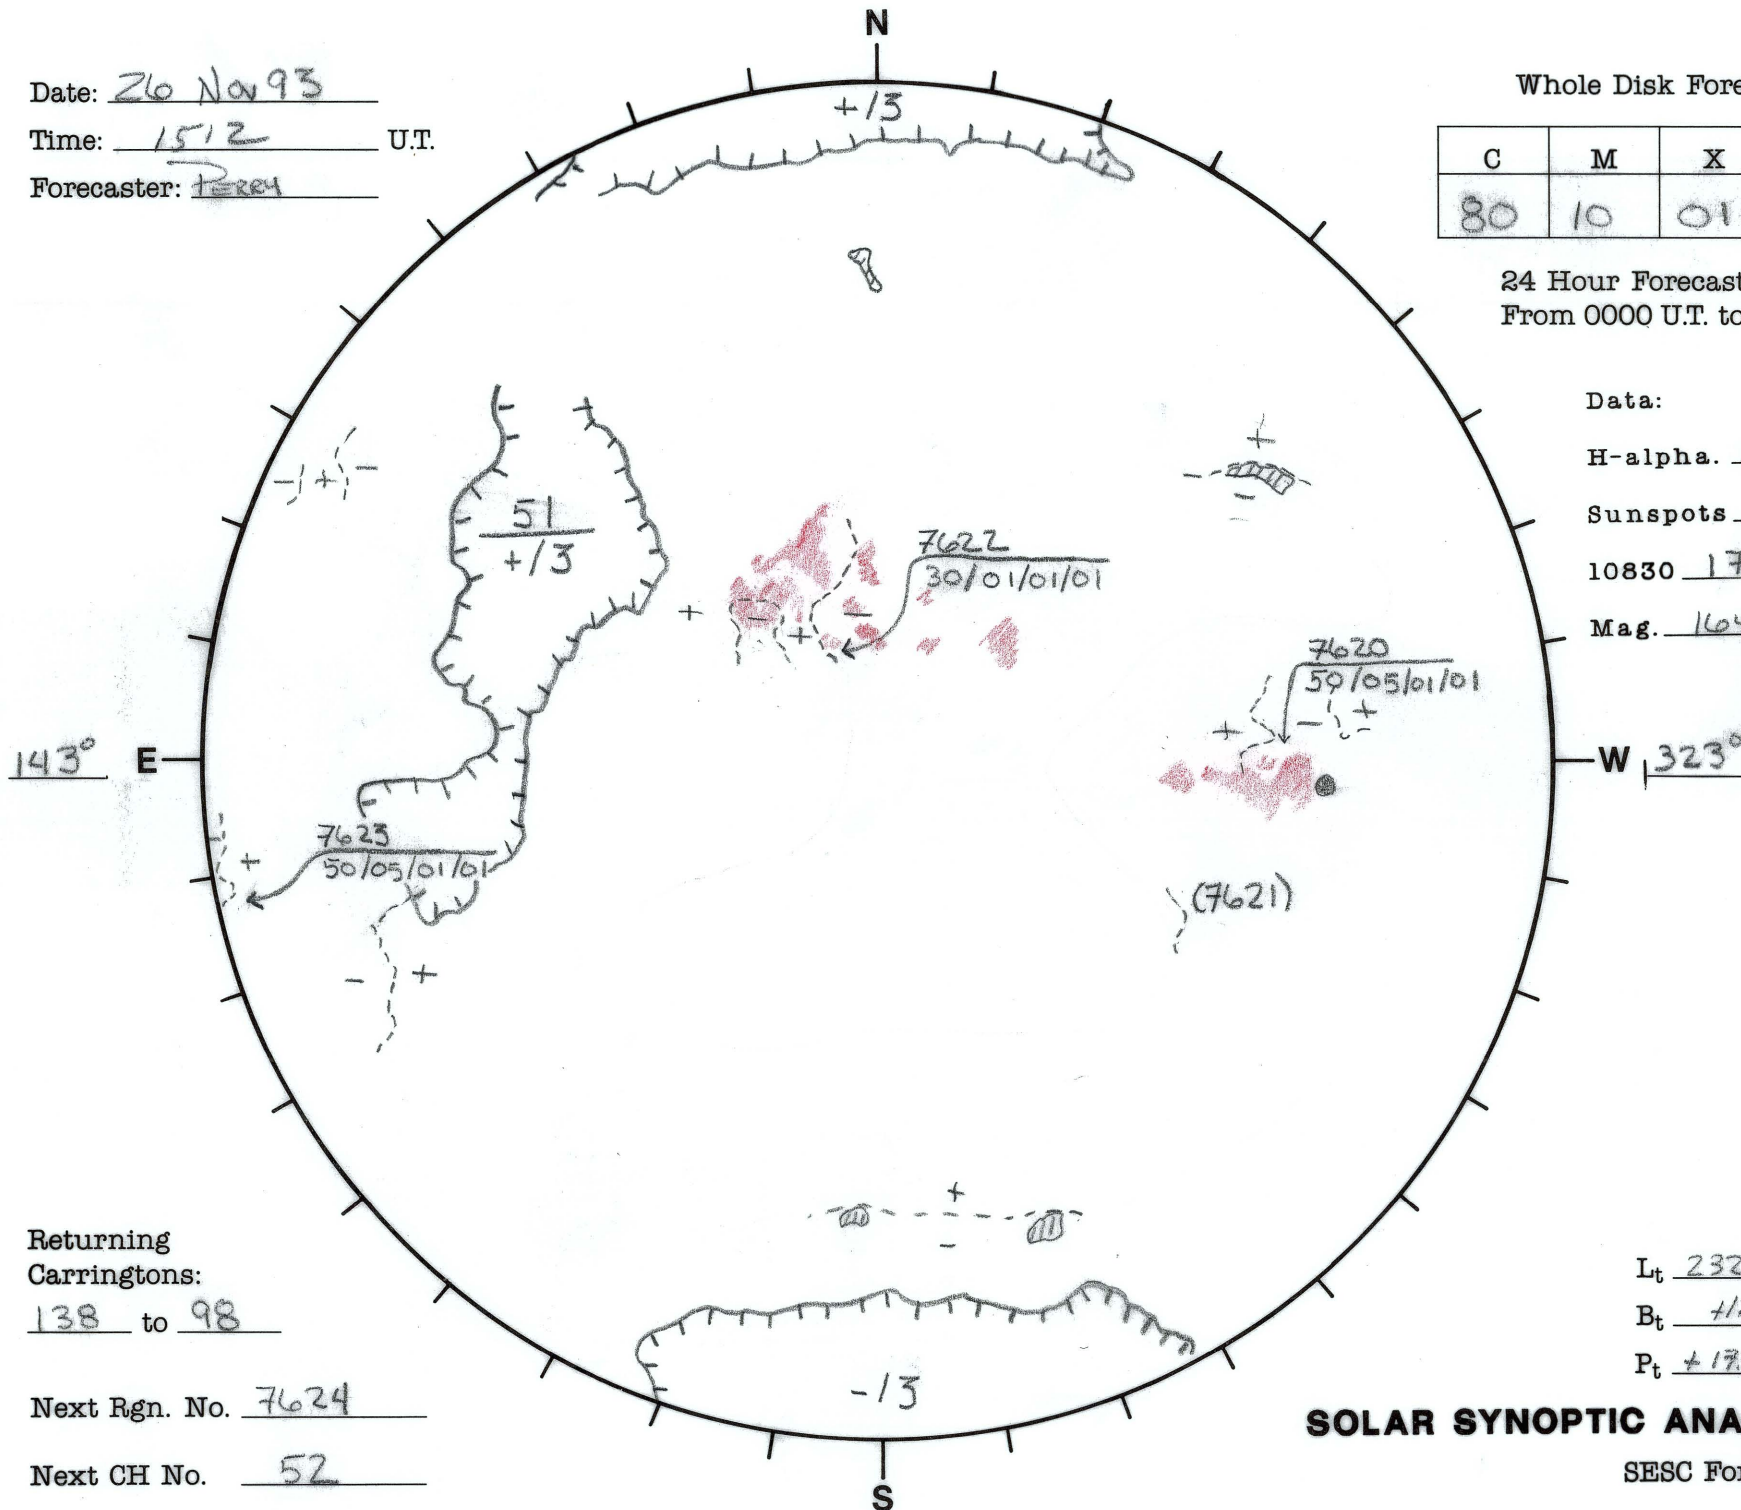

Date: 26 Nov 93
 Time: 1512 U.T.
 Forecaster: Perry

Whole Disk Forecast

| C | M | X | P |
|----|----|----|----|
| 80 | 10 | 01 | 01 |

24 Hour Forecast
 From 0000 U.T. to 0000 U.T.

Data:
 H-alpha. 1512 U.T.
 Sunspots NA U.T.
 10830 1751 U.T.
 Mag. 1642 U.T.

Returning
 Carringtons:
138 to 98

Next Rgn. No. 7624

Next CH No. 52

Lt 232.6°
 Bt +1.4°
 Pt +17.7°

SOLAR SYNOPTIC ANALYSIS

SESC Form W18