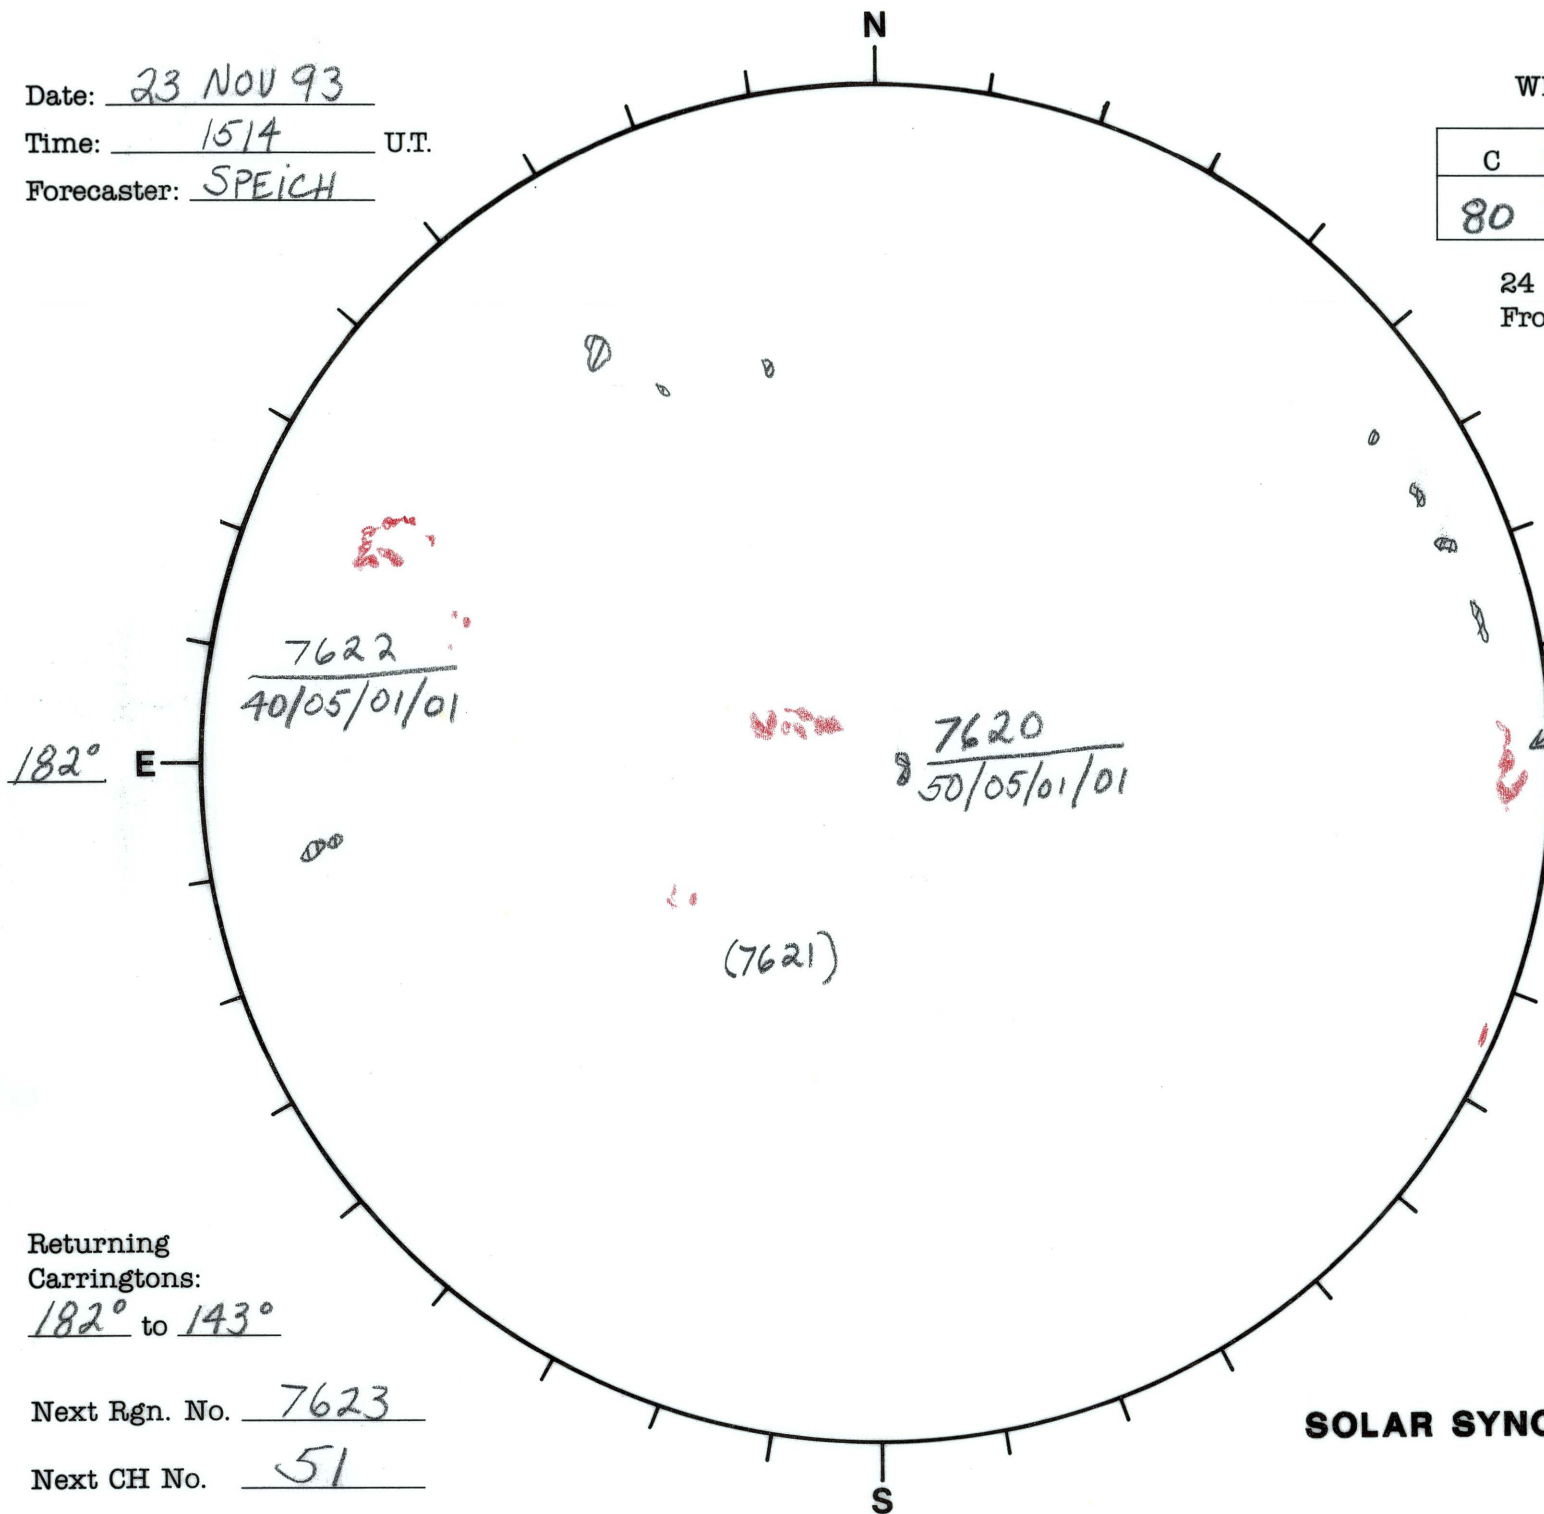

Date: 23 NOV 93
 Time: 1514 U.T.
 Forecaster: SPEICH

Whole Disk Forecast

C	M	X	P
80	20	05	05

24 Hour Forecast
 From 0000 U.T. to 0000 U.T.

Data:
 H-alpha. 1514 (Poor) U.T.
 Sunspots 1545 U.T.
 10830 - U.T.
 Mag. - U.T.

7618
60/15/05/05
002°

Returning
 Carringtons:
182° to 143°

L_t 272.1°
 B_t +1.8°
 P_t +18.8°

Next Rgn. No. 7623
 Next CH No. 51

SOLAR SYNOPTIC ANALYSIS

SESC Form W18