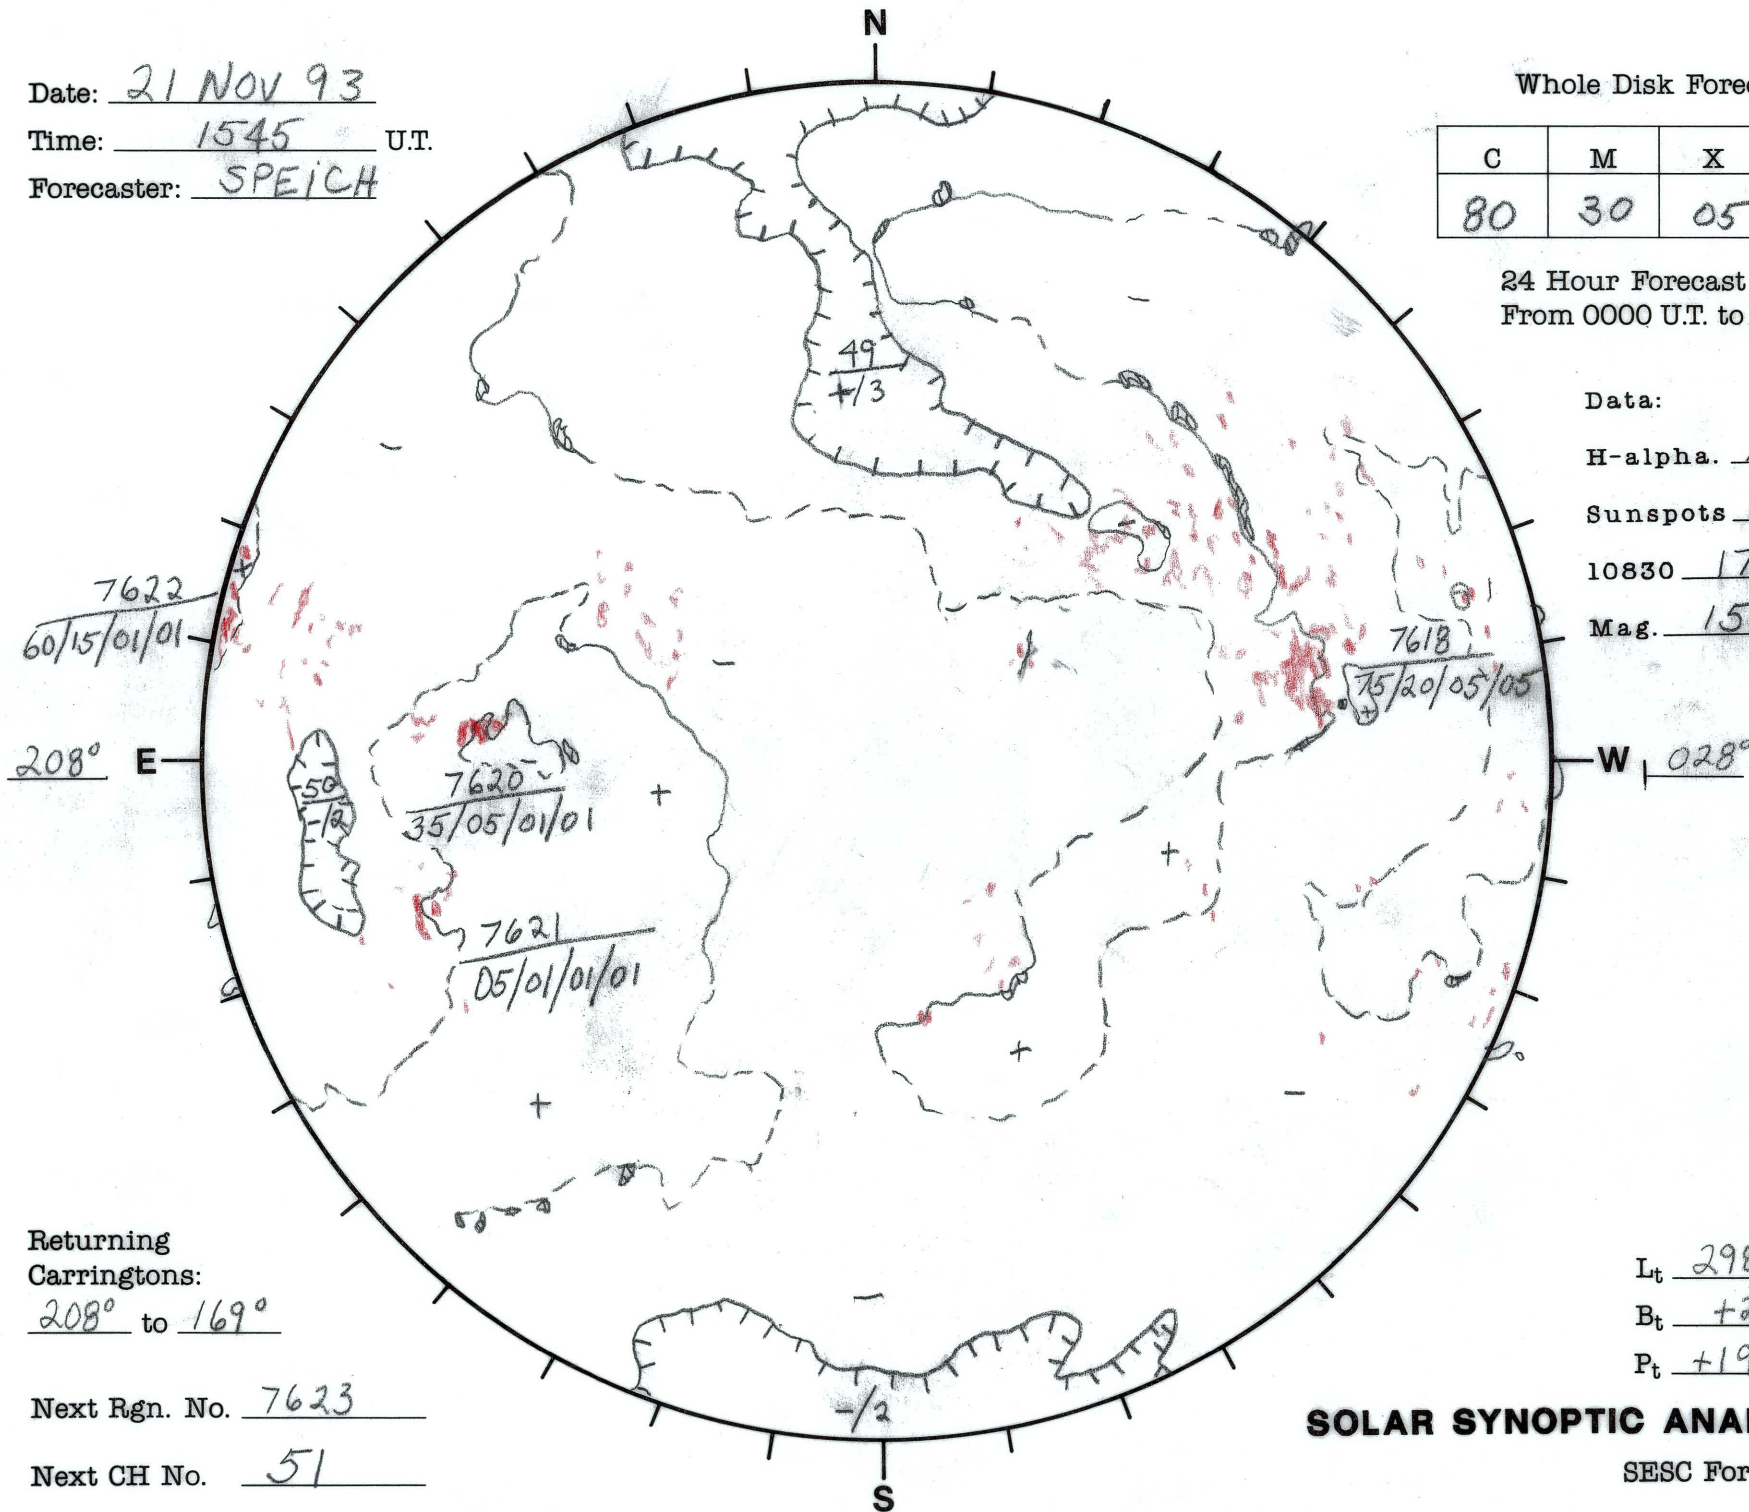

Date: 21 NOV 93
 Time: 1545 U.T.
 Forecaster: SPEICH

Whole Disk Forecast

| C | M | X | P |
|----|----|----|----|
| 80 | 30 | 05 | 05 |

24 Hour Forecast
 From 0000 U.T. to 0000 U.T.

Data:
 H-alpha. 1545 U.T.
 Sunspots 1600 U.T.
 10830 1717 U.T.
 Mag. 1559 U.T.

Returning
 Carringtons:
208° to 169°

Next Rgn. No. 7623

Next CH No. 51

L_t 298.2°
 B_t +2.0°
 P_t +19.4°

SOLAR SYNOPTIC ANALYSIS

SESC Form W18