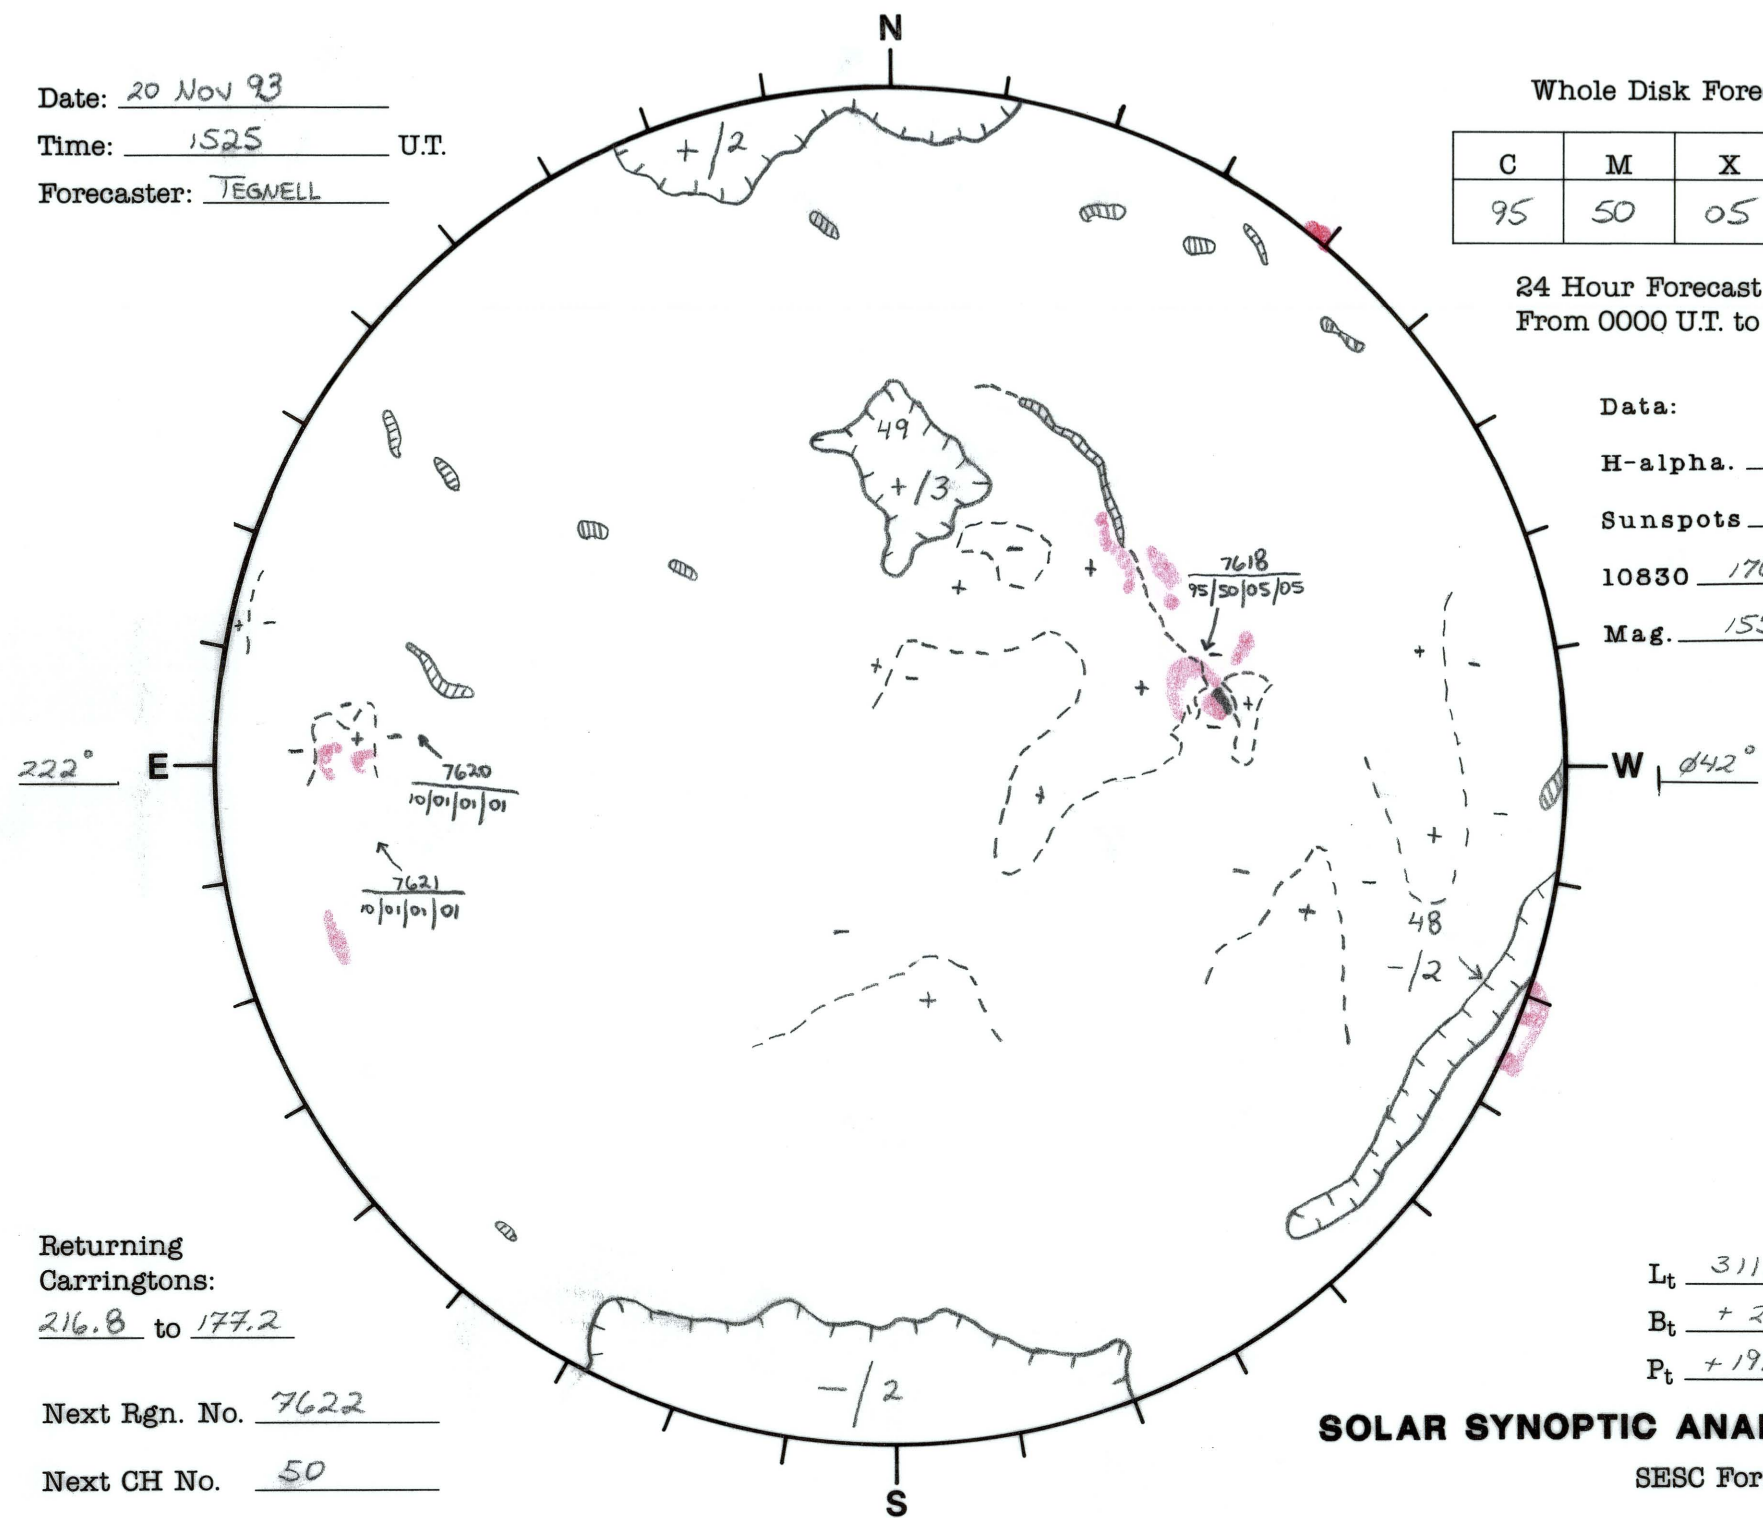

Date: 20 Nov 93
 Time: 1525 U.T.
 Forecaster: TEGWELL

Whole Disk Forecast

C	M	X	P
95	50	05	05

24 Hour Forecast
 From 0000 U.T. to 0000 U.T.

Data:
 H-alpha. 1525 U.T.
 Sunspots 1550 U.T.
 10830 1700 U.T.
 Mag. 1556 U.T.

Returning Carringtons:
216.8 to 177.2
 Next Rgn. No. 7622
 Next CH No. 50

L_t 311.6°
 B_t +2.2°
 P_t +19.7°

SOLAR SYNOPTIC ANALYSIS

SESC Form W18