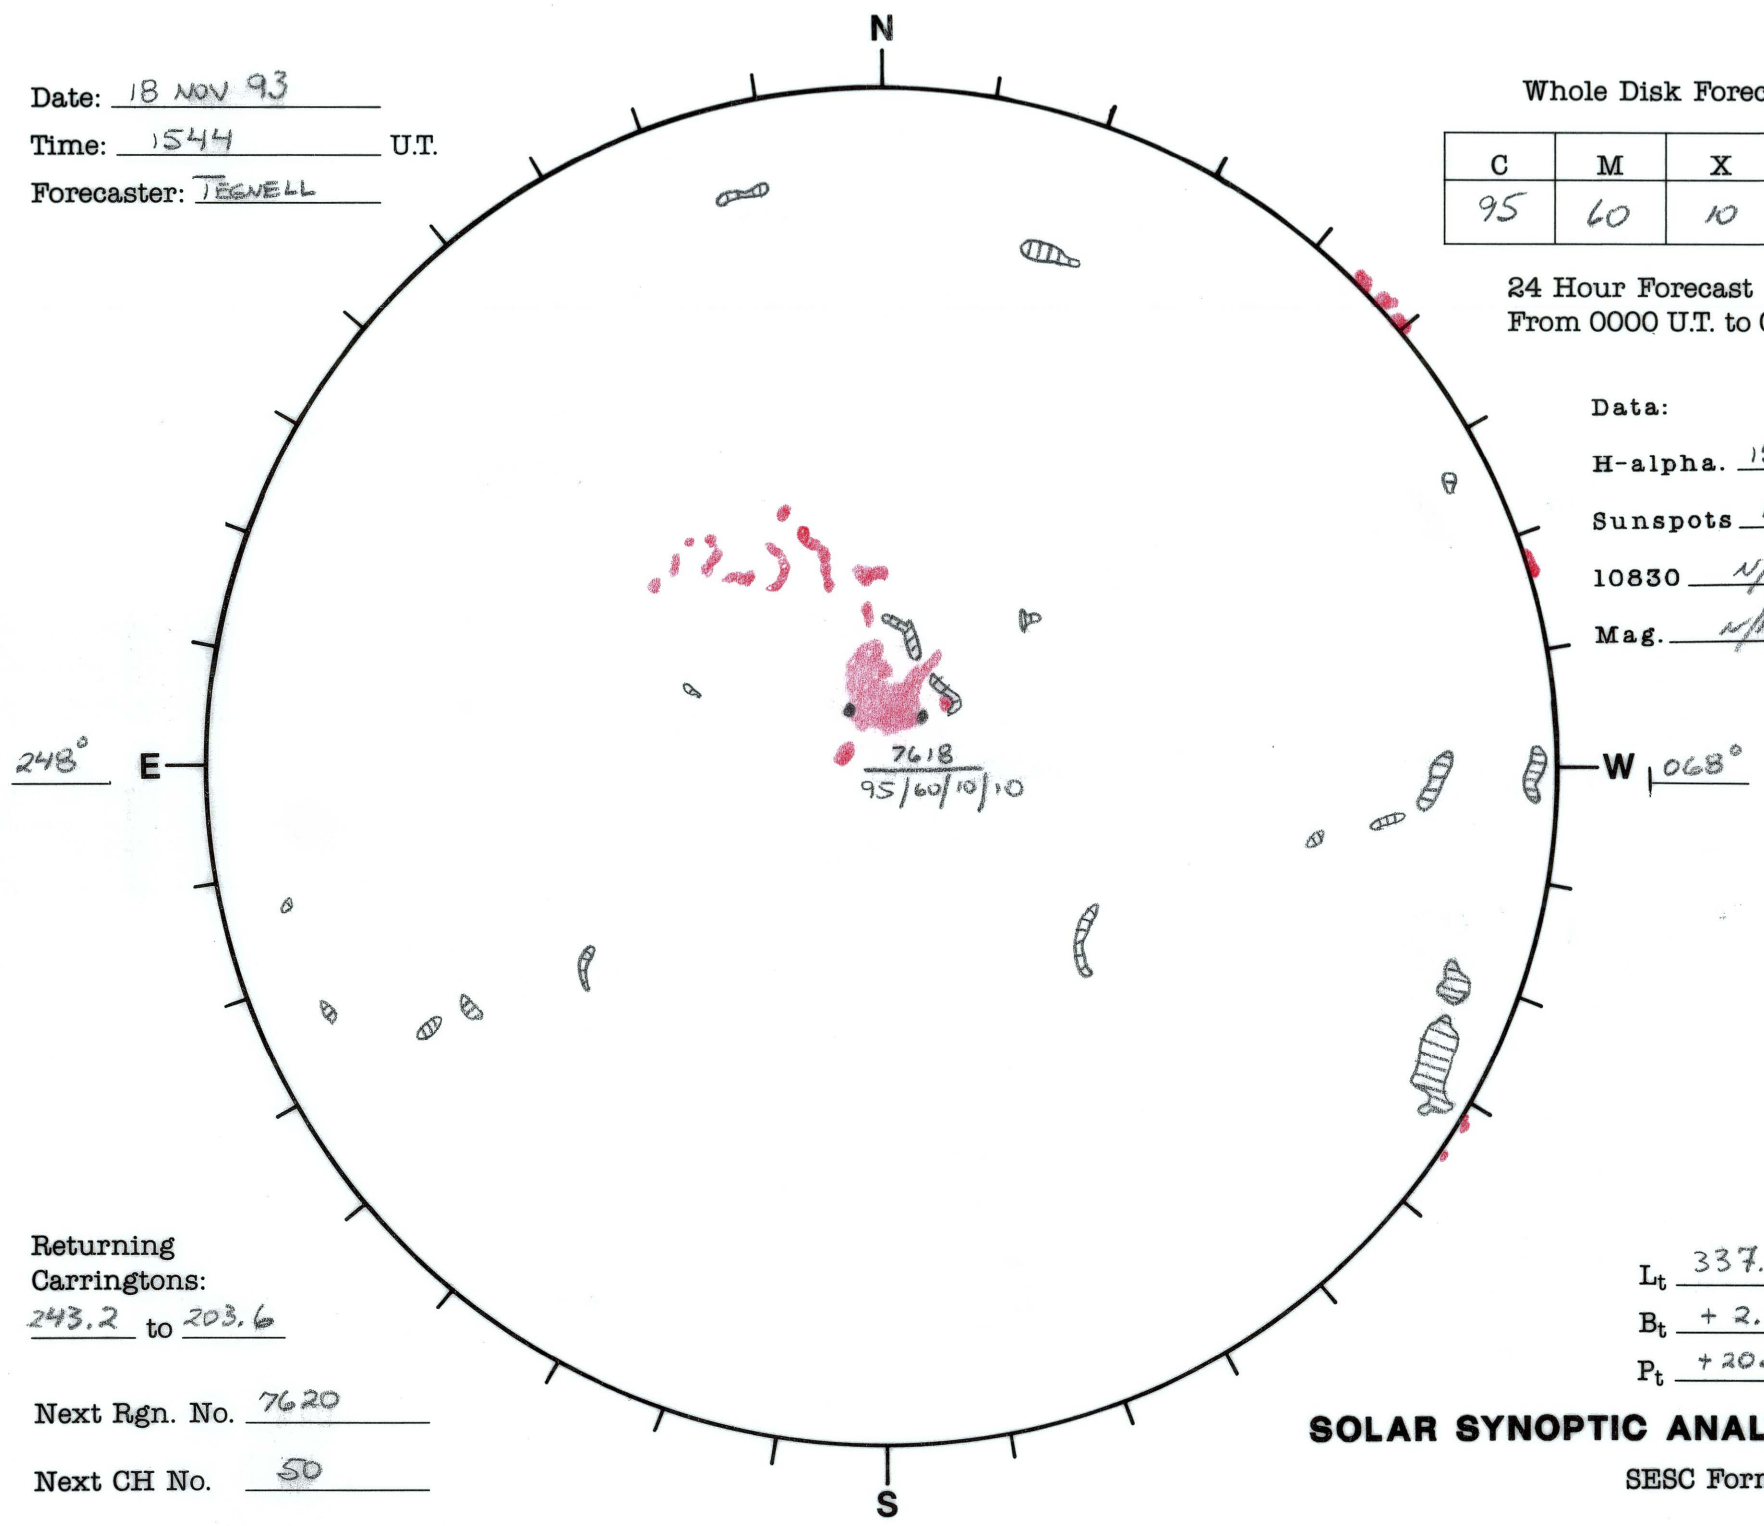

Date: 18 NOV 93

Time: 1544 U.T.

Forecaster: TEGVELL

Whole Disk Forecast

C	M	X	P
95	60	10	10

24 Hour Forecast
From 0000 U.T. to 0000 U.T.

Data:
 H-alpha. 1544 U.T.
 Sunspots 1558 U.T.
 10830 N/A U.T.
 Mag. N/A U.T.

Returning
 Carringtons:
243.2 to 203.6

Next Rgn. No. 7620

Next CH No. 50

L_t 337.7
 B_t + 2.4
 P_t + 20.4

SOLAR SYNOPTIC ANALYSIS

SESC Form W18