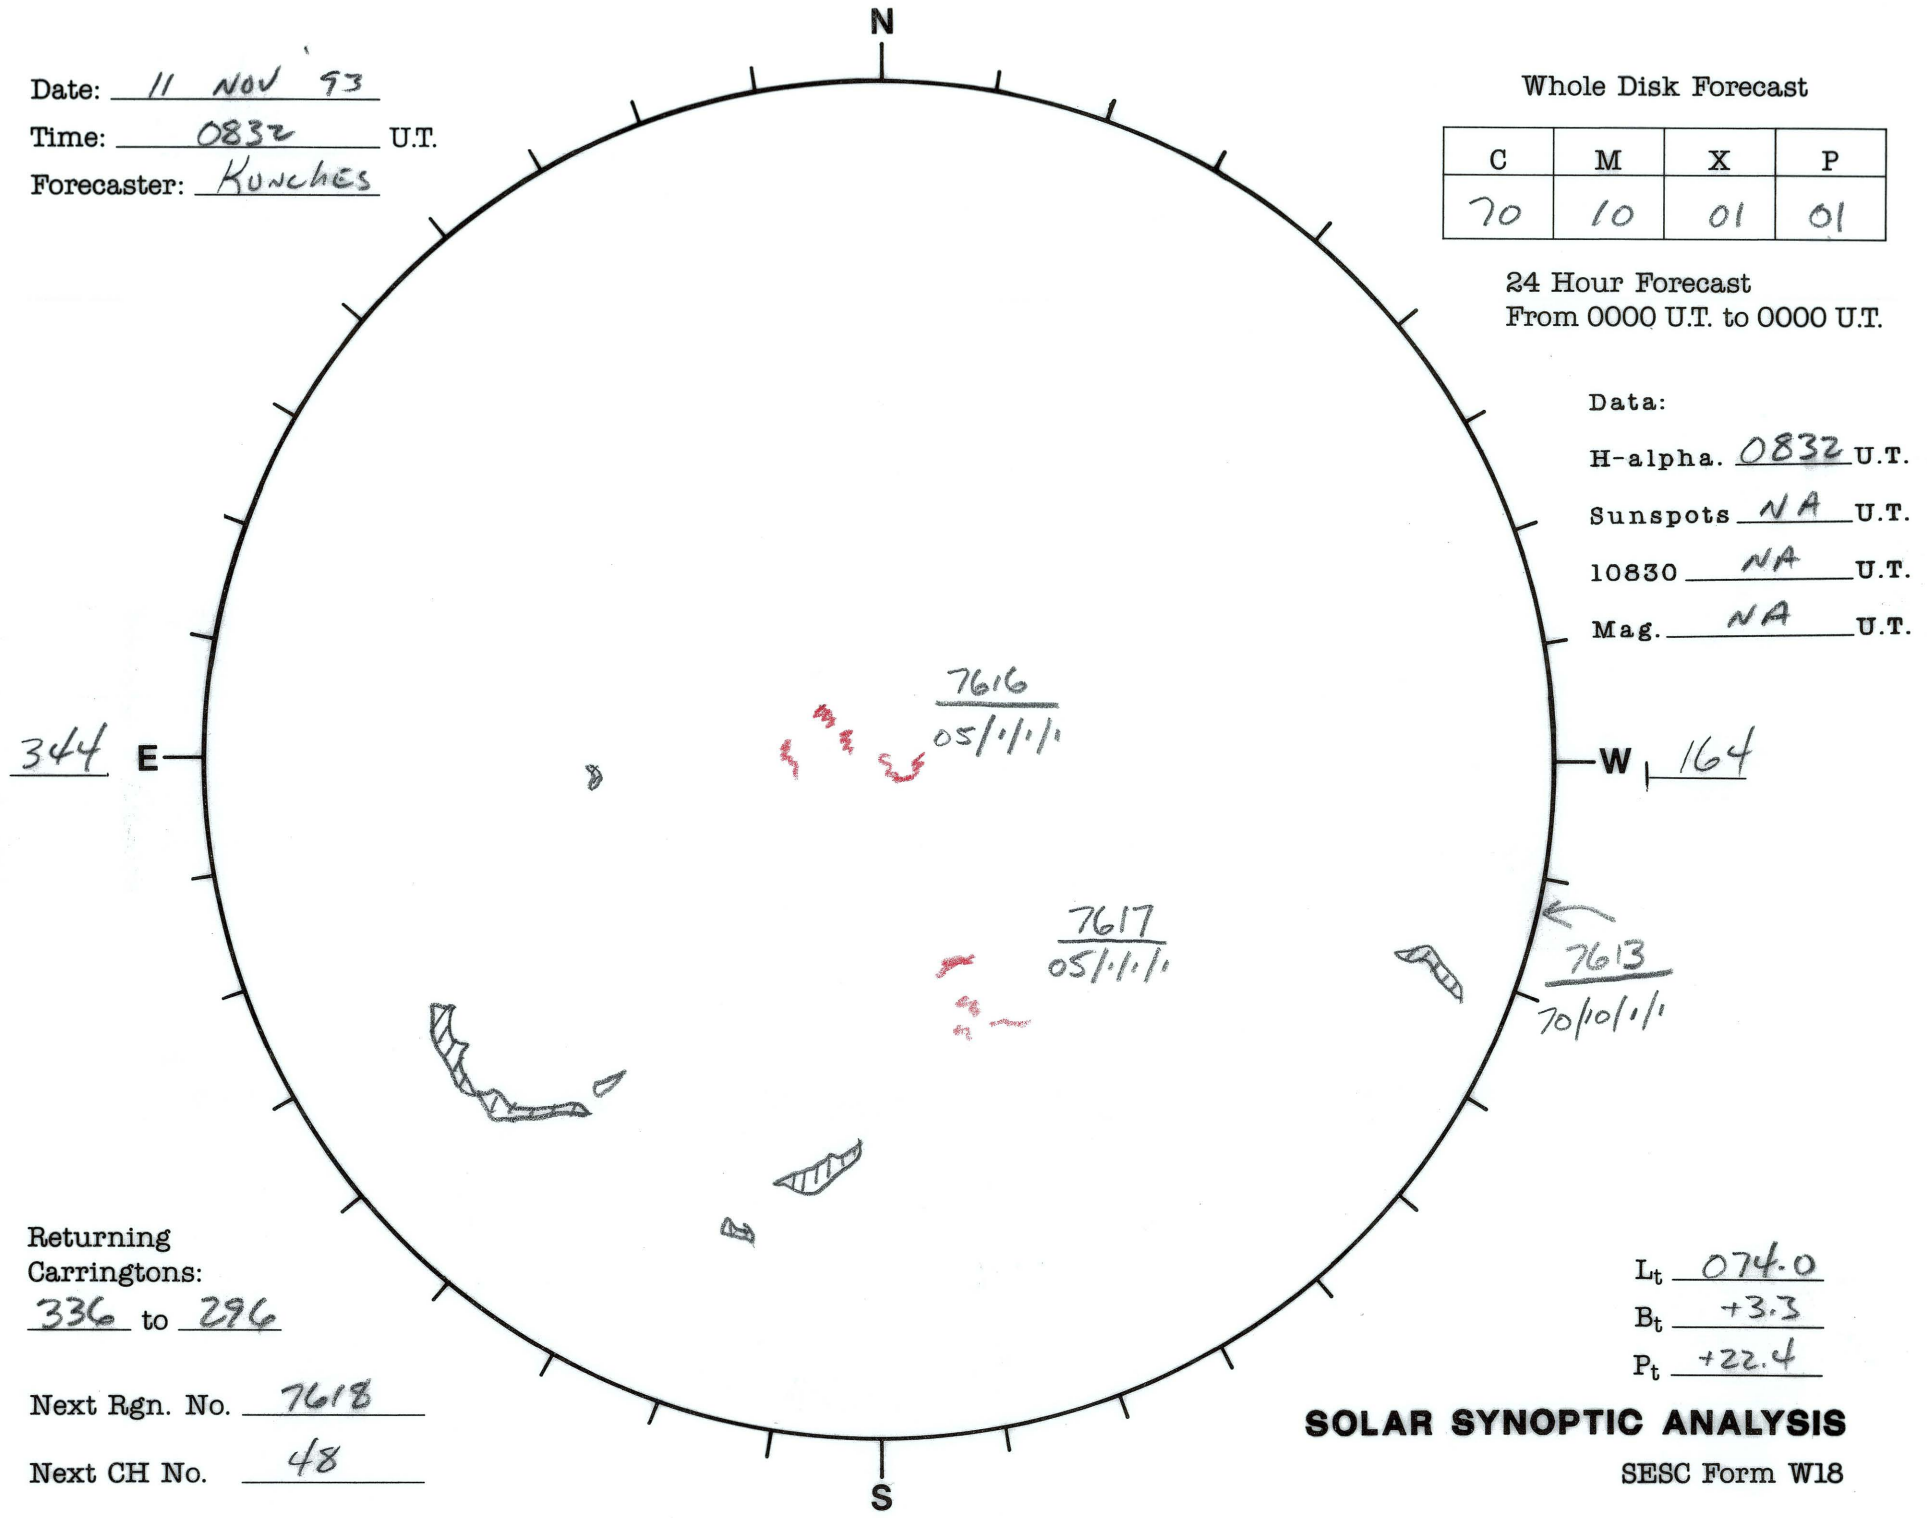

Date: 11 NOV '93
 Time: 0832 U.T.
 Forecaster: Kunches

Whole Disk Forecast

| C | M | X | P |
|----|----|----|----|
| 70 | 10 | 01 | 01 |

24 Hour Forecast
 From 0000 U.T. to 0000 U.T.

Data:
 H-alpha. 0832 U.T.
 Sunspots NA U.T.
 10830 NA U.T.
 Mag. NA U.T.

Returning
 Carringtons:
336 to 296

Next Rgn. No. 7618

Next CH No. 48

L_t 074.0
 B_t +3.3
 P_t +22.4

SOLAR SYNOPTIC ANALYSIS