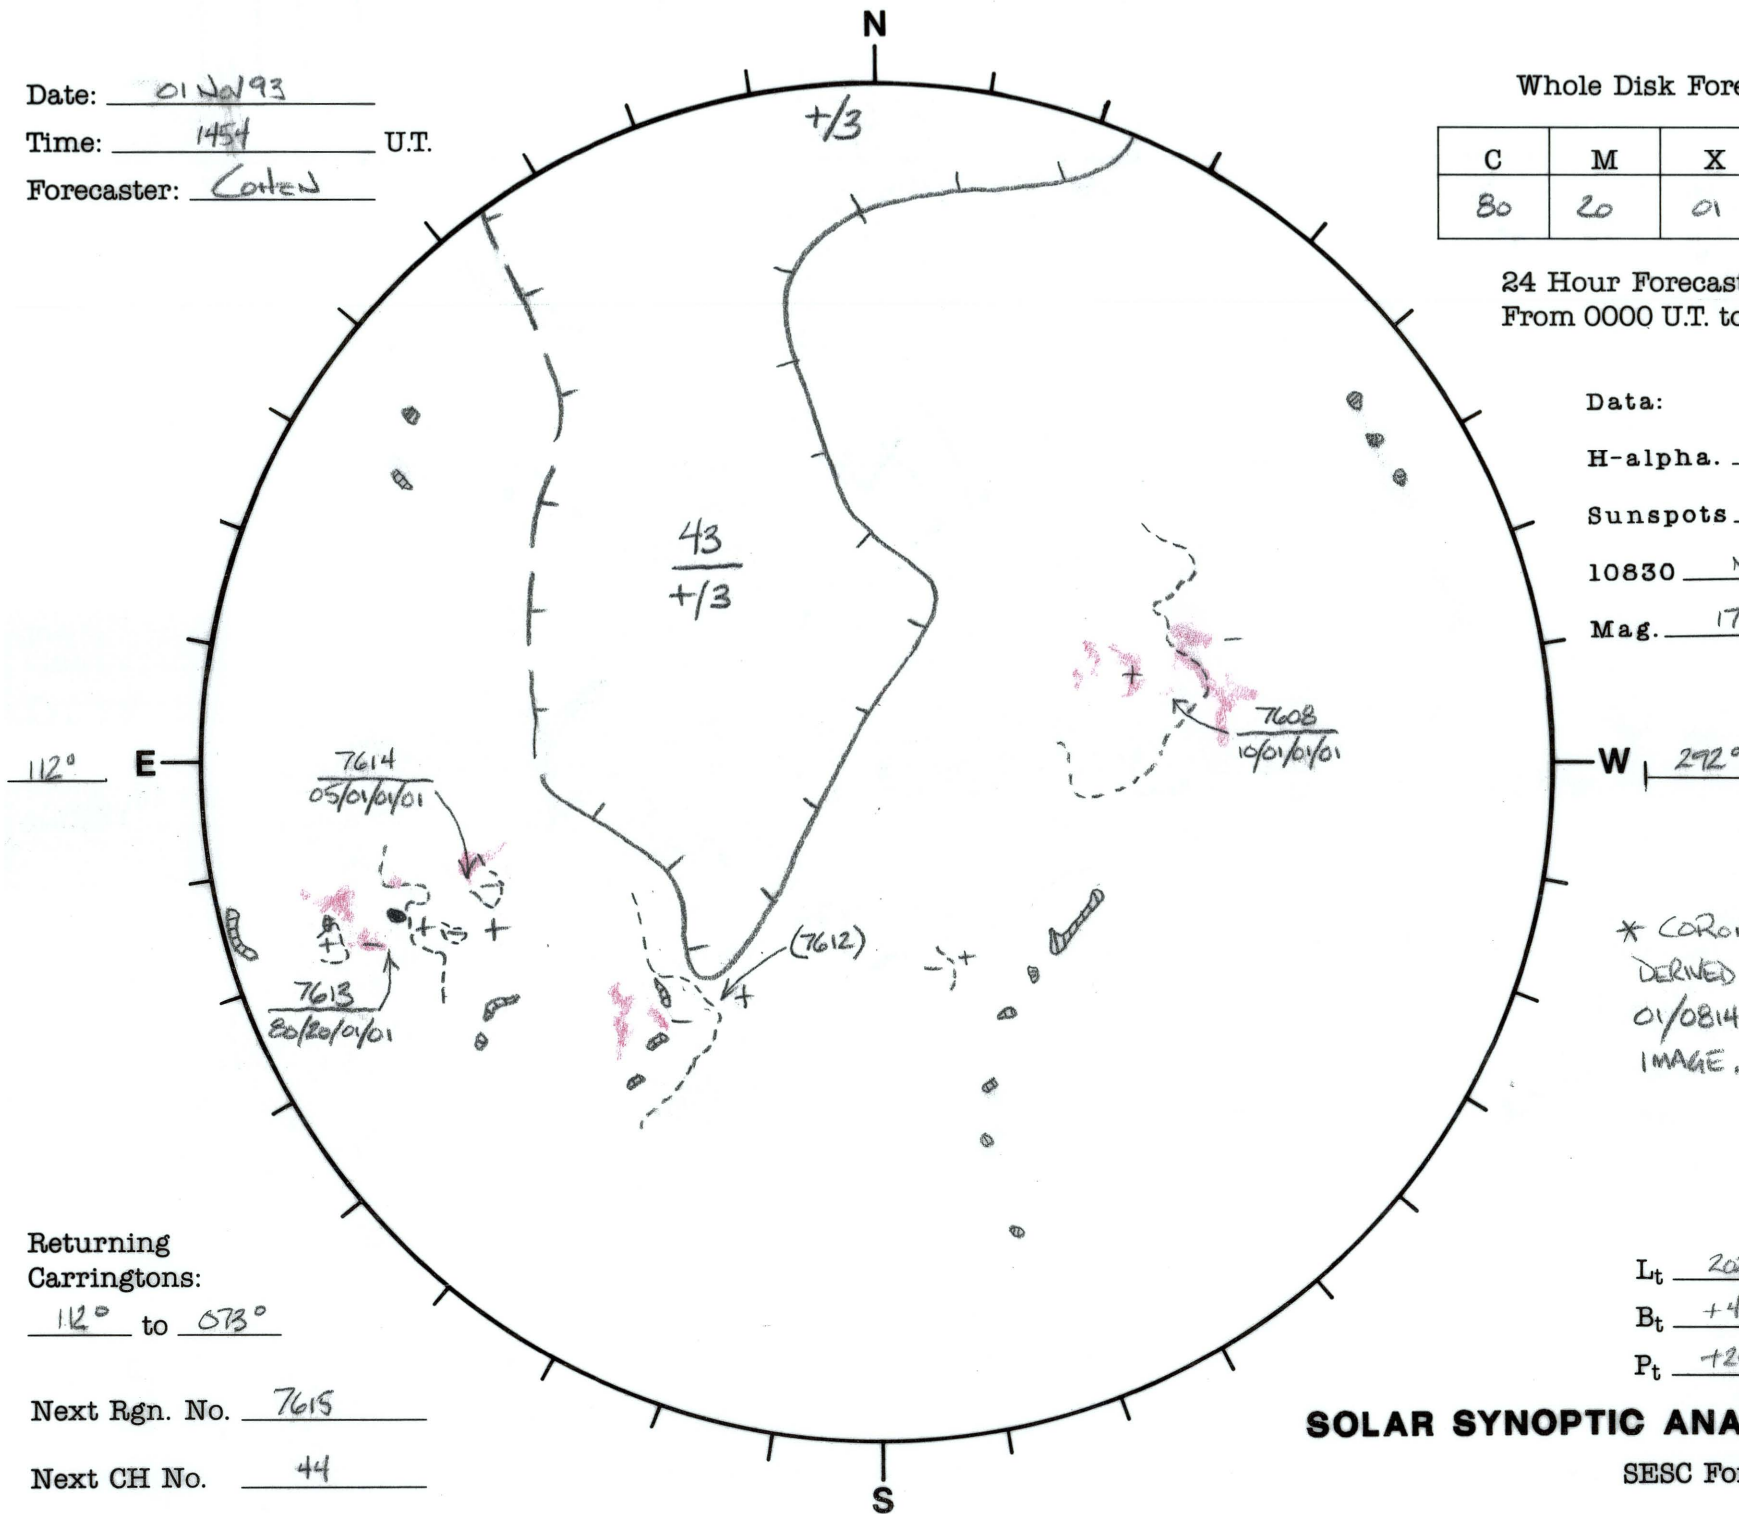

Date: 01 Nov 93
 Time: 1454 U.T.
 Forecaster: Cohen

Whole Disk Forecast

C	M	X	P
80	20	01	01

24 Hour Forecast
 From 0000 U.T. to 0000 U.T.

Data:
 H-alpha. 1454 U.T.
 Sunspots NA U.T.
 10830 NA* U.T.
 Mag. 1733 U.T.

* CORONAL HOLE
 DERIVED FROM
 01/0814Z YOHKOH
 IMAGE.

Returning
 Carringtons:
112° to 073°

Next Rgn. No. 7615
 Next CH No. 44

L_t 202.30
 B_t +4.30
 P_t +24.40

SOLAR SYNOPTIC ANALYSIS

SESC Form W18