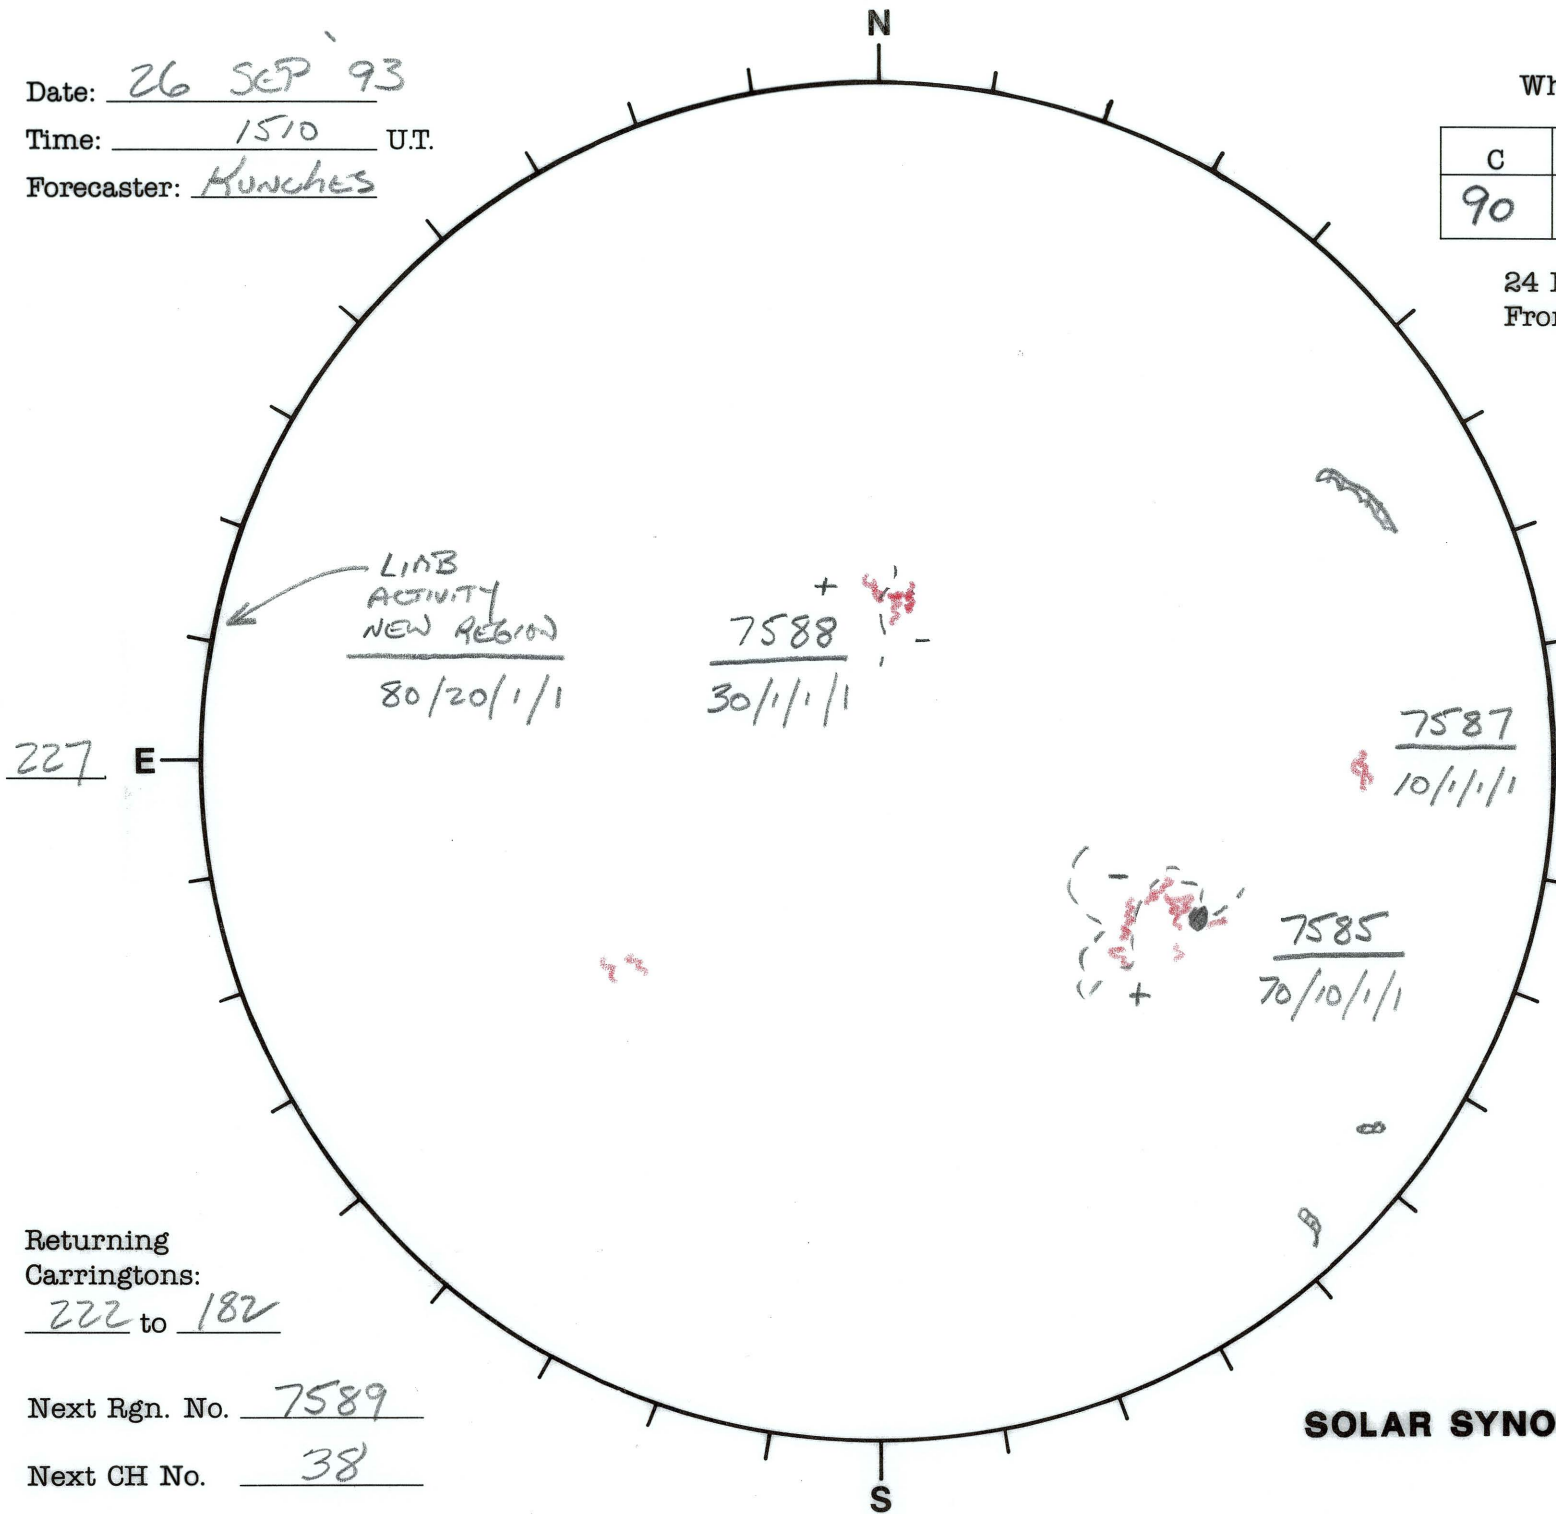

Date: 26 SEP '93
 Time: 1510 U.T.
 Forecaster: Munches

Whole Disk Forecast

C	M	X	P
90	30	01	01

24 Hour Forecast
 From 0000 U.T. to 0000 U.T.

Data:
 H-alpha. 1510 U.T.
 Sunspots 1520 U.T.
 10830 NA U.T.
 Mag. 1601 U.T.

Returning Carringtons:
222 to 182

Next Rgn. No. 7589

Next CH No. 38

L_t 317.1
 B_t +6.9
 P_t +25.6

SOLAR SYNOPTIC ANALYSIS