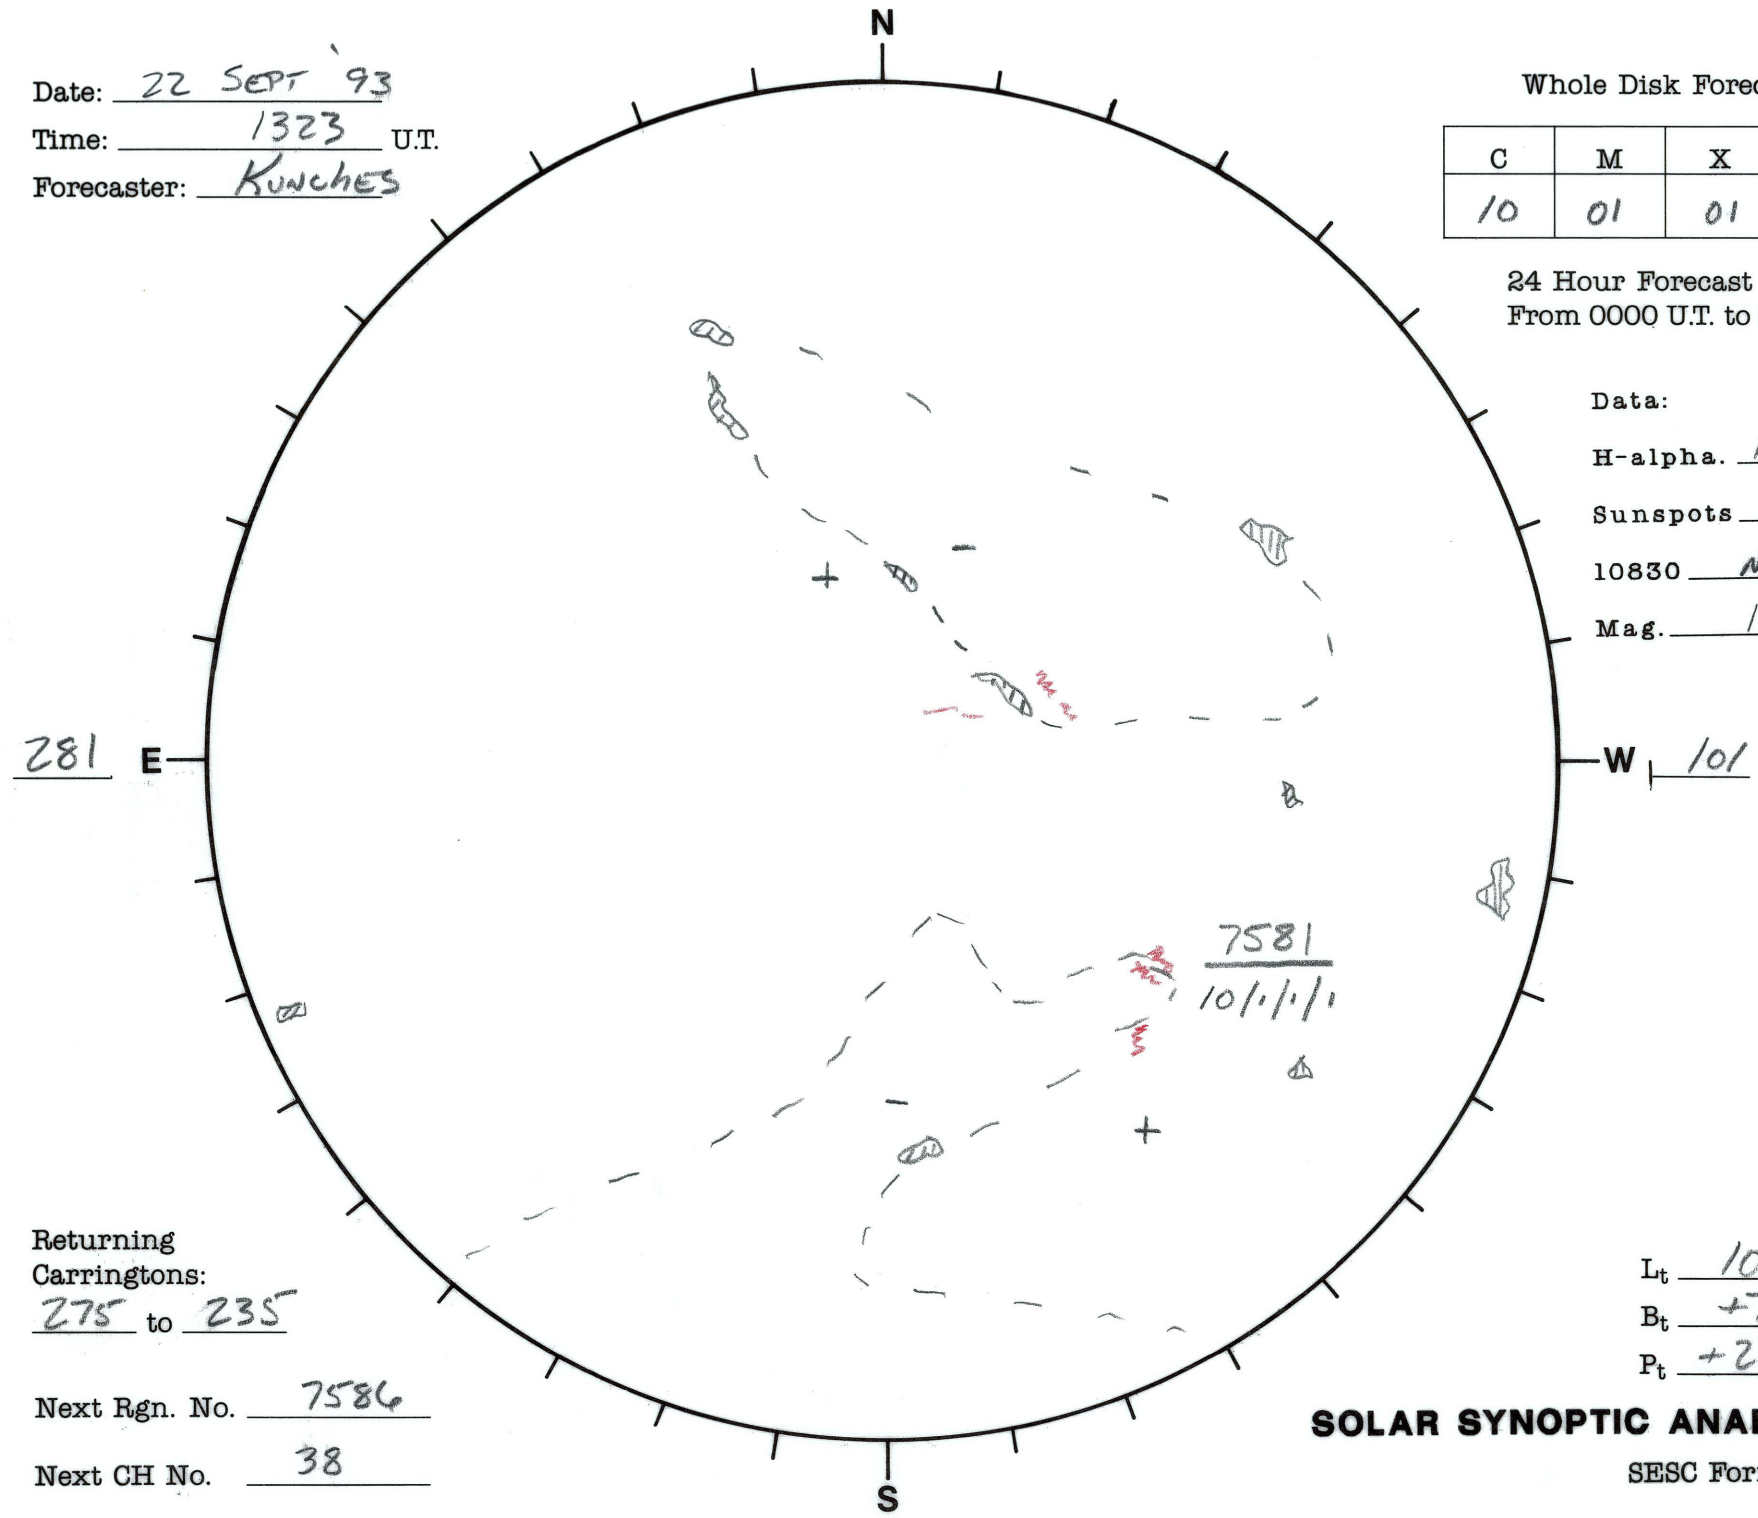

Date: 22 SEPT '93  
 Time: 1323 U.T.  
 Forecaster: KUNCHES

Whole Disk Forecast

C	M	X	P
10	01	01	01

24 Hour Forecast  
 From 0000 U.T. to 0000 U.T.

Data:  
 H-alpha. 1323 U.T.  
 Sunspots NA U.T.  
 10830 NA U.T.  
 Mag. 1740 U.T.

Returning Carringtons:  
275 to 235

Next Rgn. No. 7586

Next CH No. 38

$L_t$  10.8  
 $B_t$  +7.1  
 $P_t$  +25.2

**SOLAR SYNOPTIC ANALYSIS**