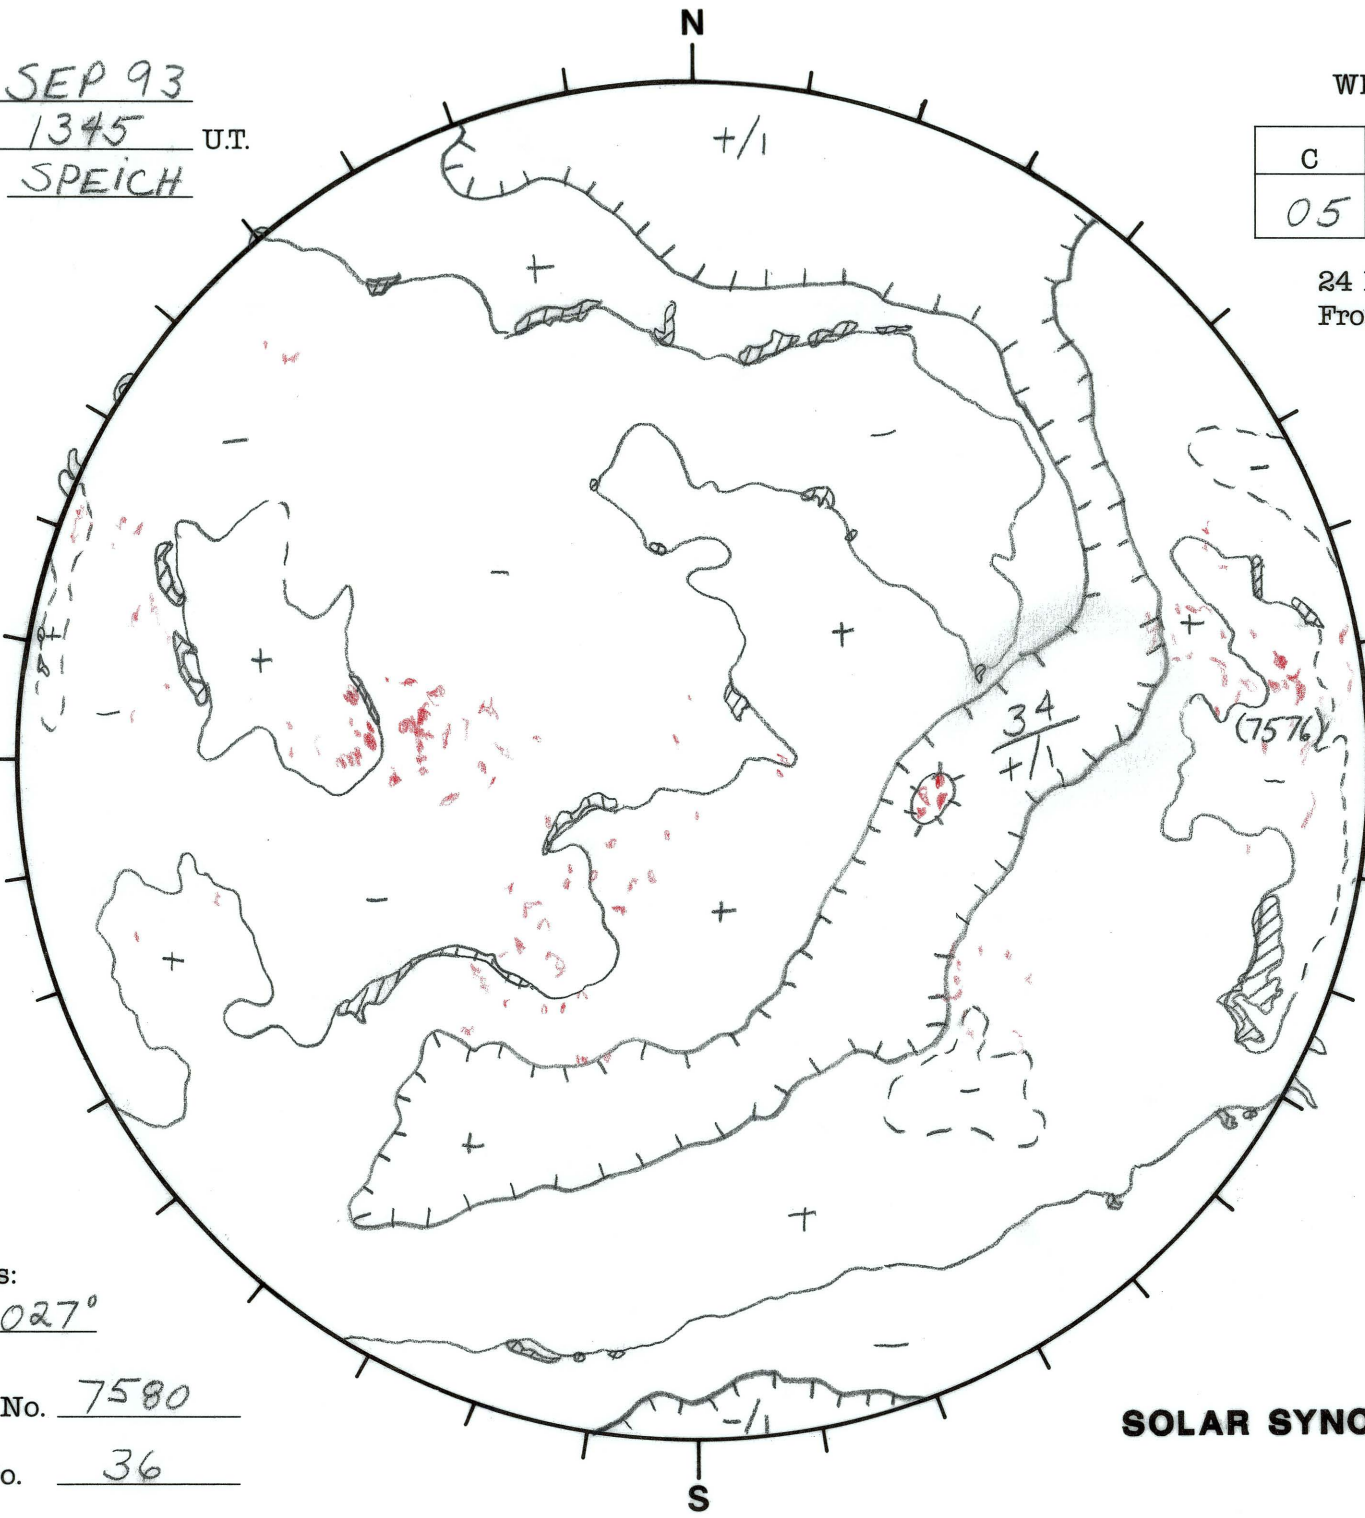

Date: 11 SEP 93
 Time: 1345 U.T.
 Forecaster: SPEICH

Whole Disk Forecast

C	M	X	P
05	01	01	01

24 Hour Forecast
 From 0000 U.T. to 0000 U.T.

Data:

H-alpha. 1345 U.T.

Sunspots NONE U.T.

10830 1557 U.T.

Mag. 1450 U.T.

066° E

W 246°

Returning Carringtons:
066° to 027°

Next Rgn. No. 7580

Next CH No. 36

L_t 155.9°
 B_t +7.3°
 P_t +23.4°

SOLAR SYNOPTIC ANALYSIS