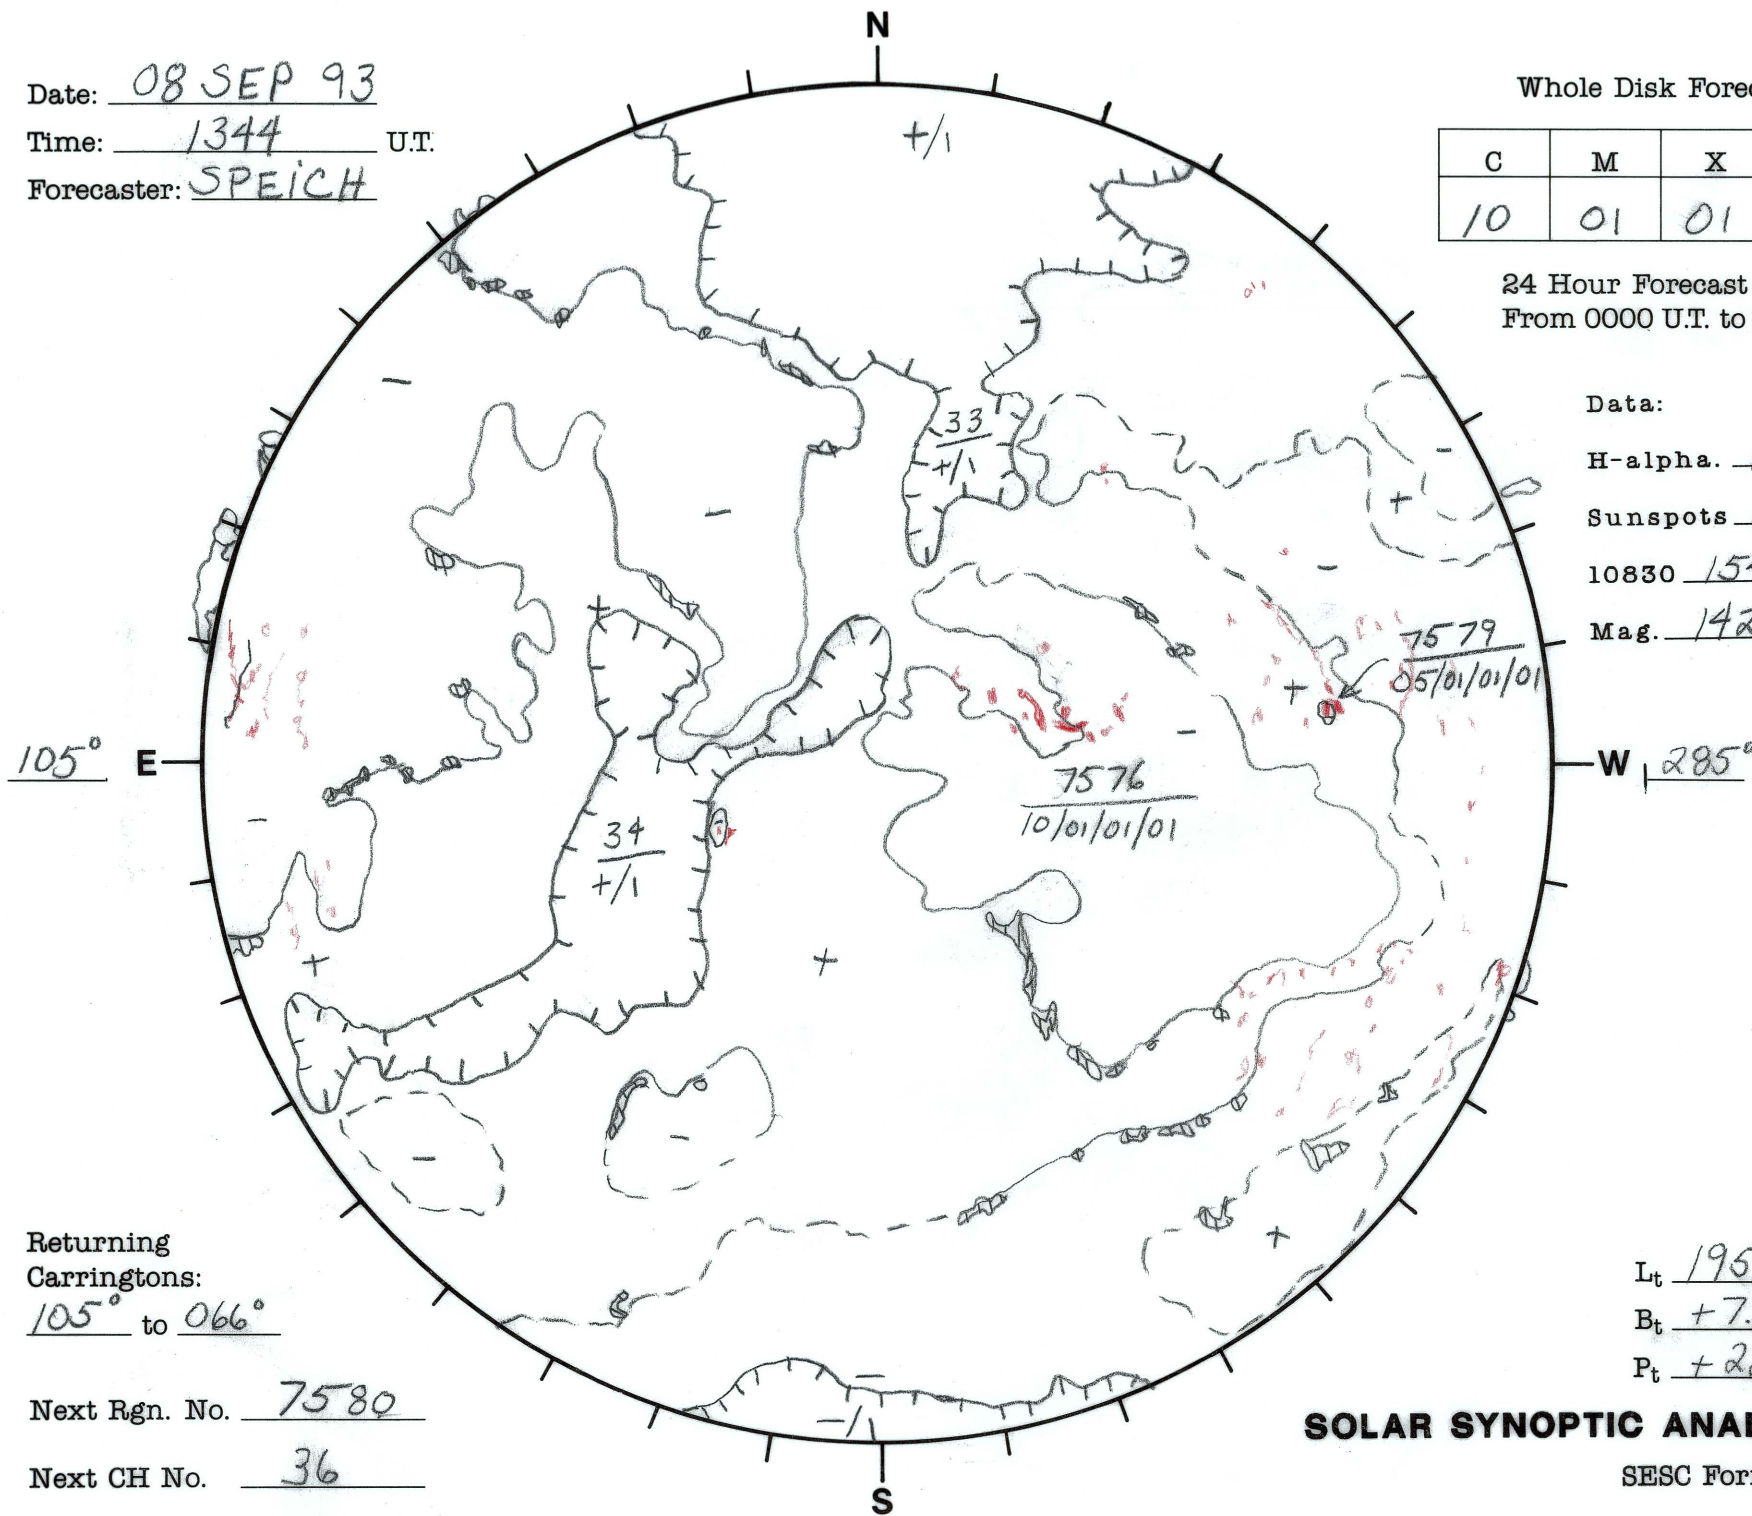

Date: 08 SEP 93
 Time: 1344 U.T.
 Forecaster: SPEICH

Whole Disk Forecast

C	M	X	P
10	01	01	01

24 Hour Forecast
 From 0000 U.T. to 0000 U.T.

Data:
 H-alpha. 1344 U.T.
 Sunspots 1430 U.T.
 10830 1547 U.T.
 Mag. 1427 U.T.

Returning Carringtons:
105° to 066°

Next Rgn. No. 7580

Next CH No. 36

L_t 195.5°
 B_t +7.3°
 P_t +22.8°

SOLAR SYNOPTIC ANALYSIS