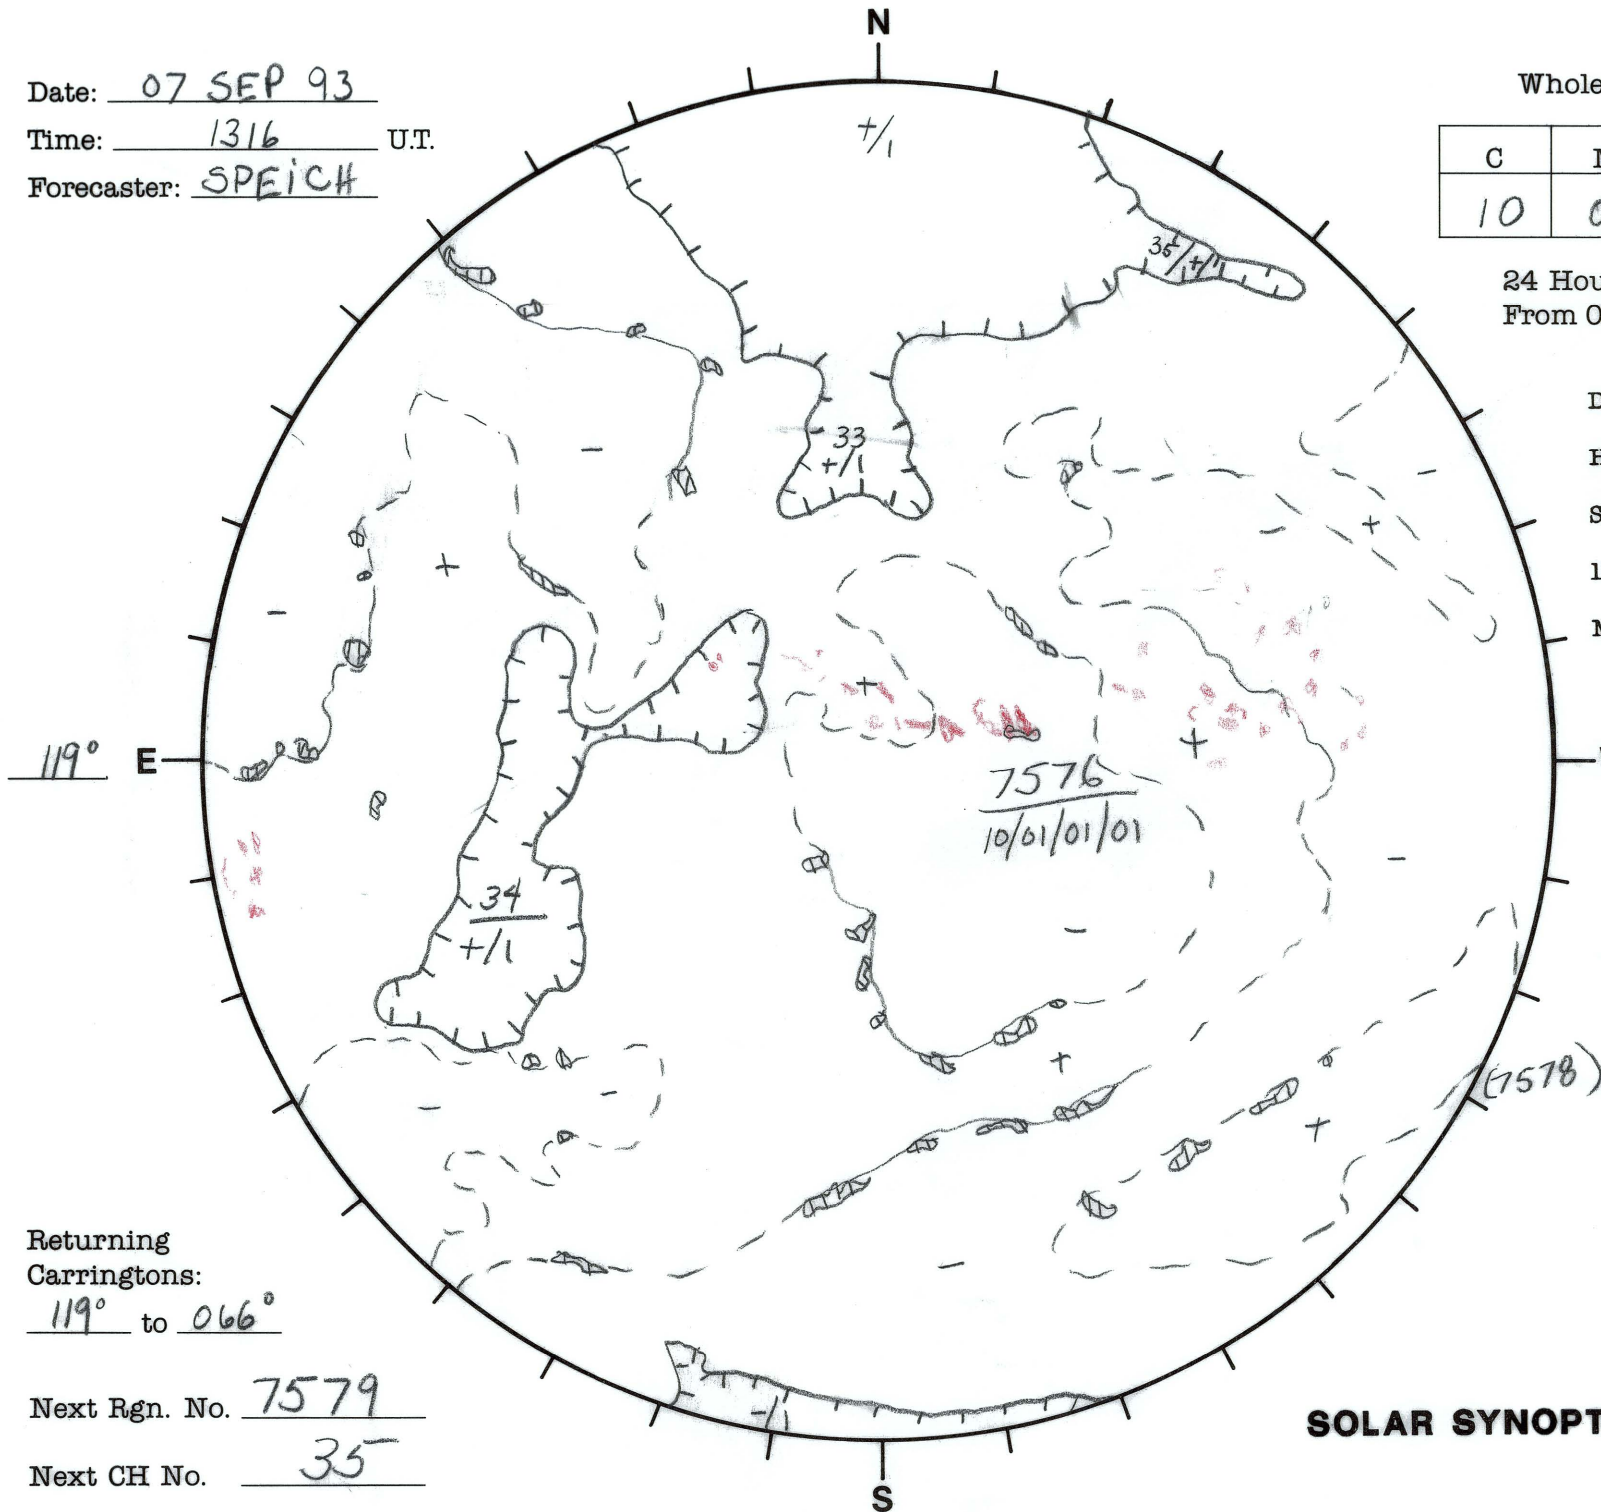

Date: 07 SEP 93
 Time: 1316 U.T.
 Forecaster: SPEICH

Whole Disk Forecast

C	M	X	P
10	01	01	01

24 Hour Forecast
 From 0000 U.T. to 0000 U.T.

Data:
 H-alpha. 1316 U.T.
 Sunspots 1445 U.T.
 10830 1717 U.T.
 Mag. 1558 U.T.

Returning Carringtons:
119° to 066°

Next Rgn. No. 7579

Next CH No. 35

L_t 208.9°
 B_t +7.3°
 P_t +22.6°

SOLAR SYNOPTIC ANALYSIS