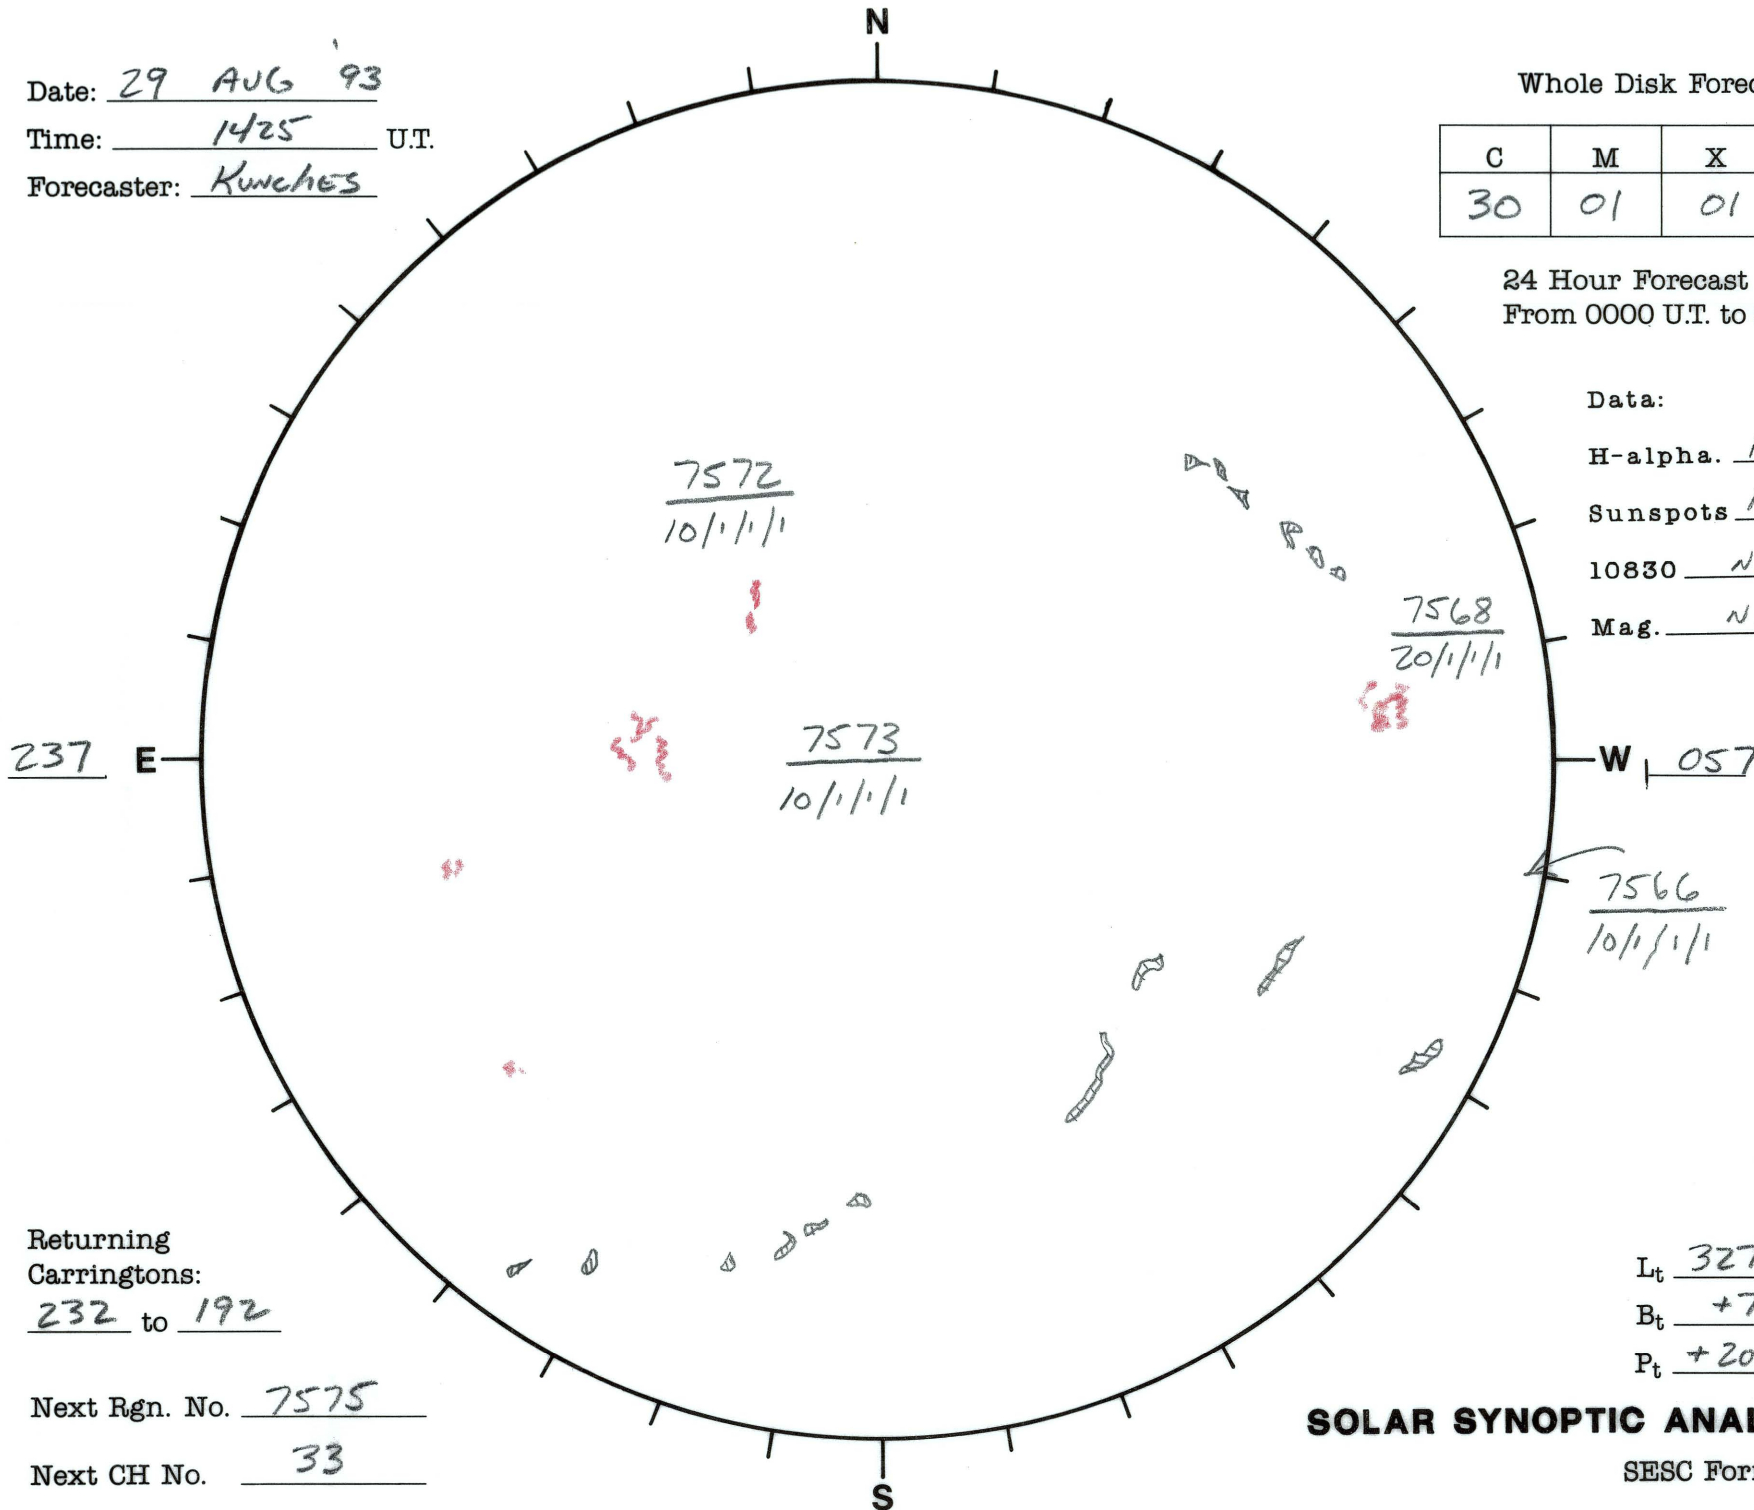

Date: 29 AUG '93
 Time: 1425 U.T.
 Forecaster: Kunches

Whole Disk Forecast

C	M	X	P
30	01	01	01

24 Hour Forecast
 From 0000 U.T. to 0000 U.T.

Data:
 H-alpha. 1425 U.T.
 Sunspots 1410 U.T.
 10830 NA U.T.
 Mag. NA U.T.

Returning Carringtons:
232 to 192

Next Rgn. No. 7575

Next CH No. 33

L_t 327.2
 B_t +7.2
 P_t +20.5

SOLAR SYNOPTIC ANALYSIS