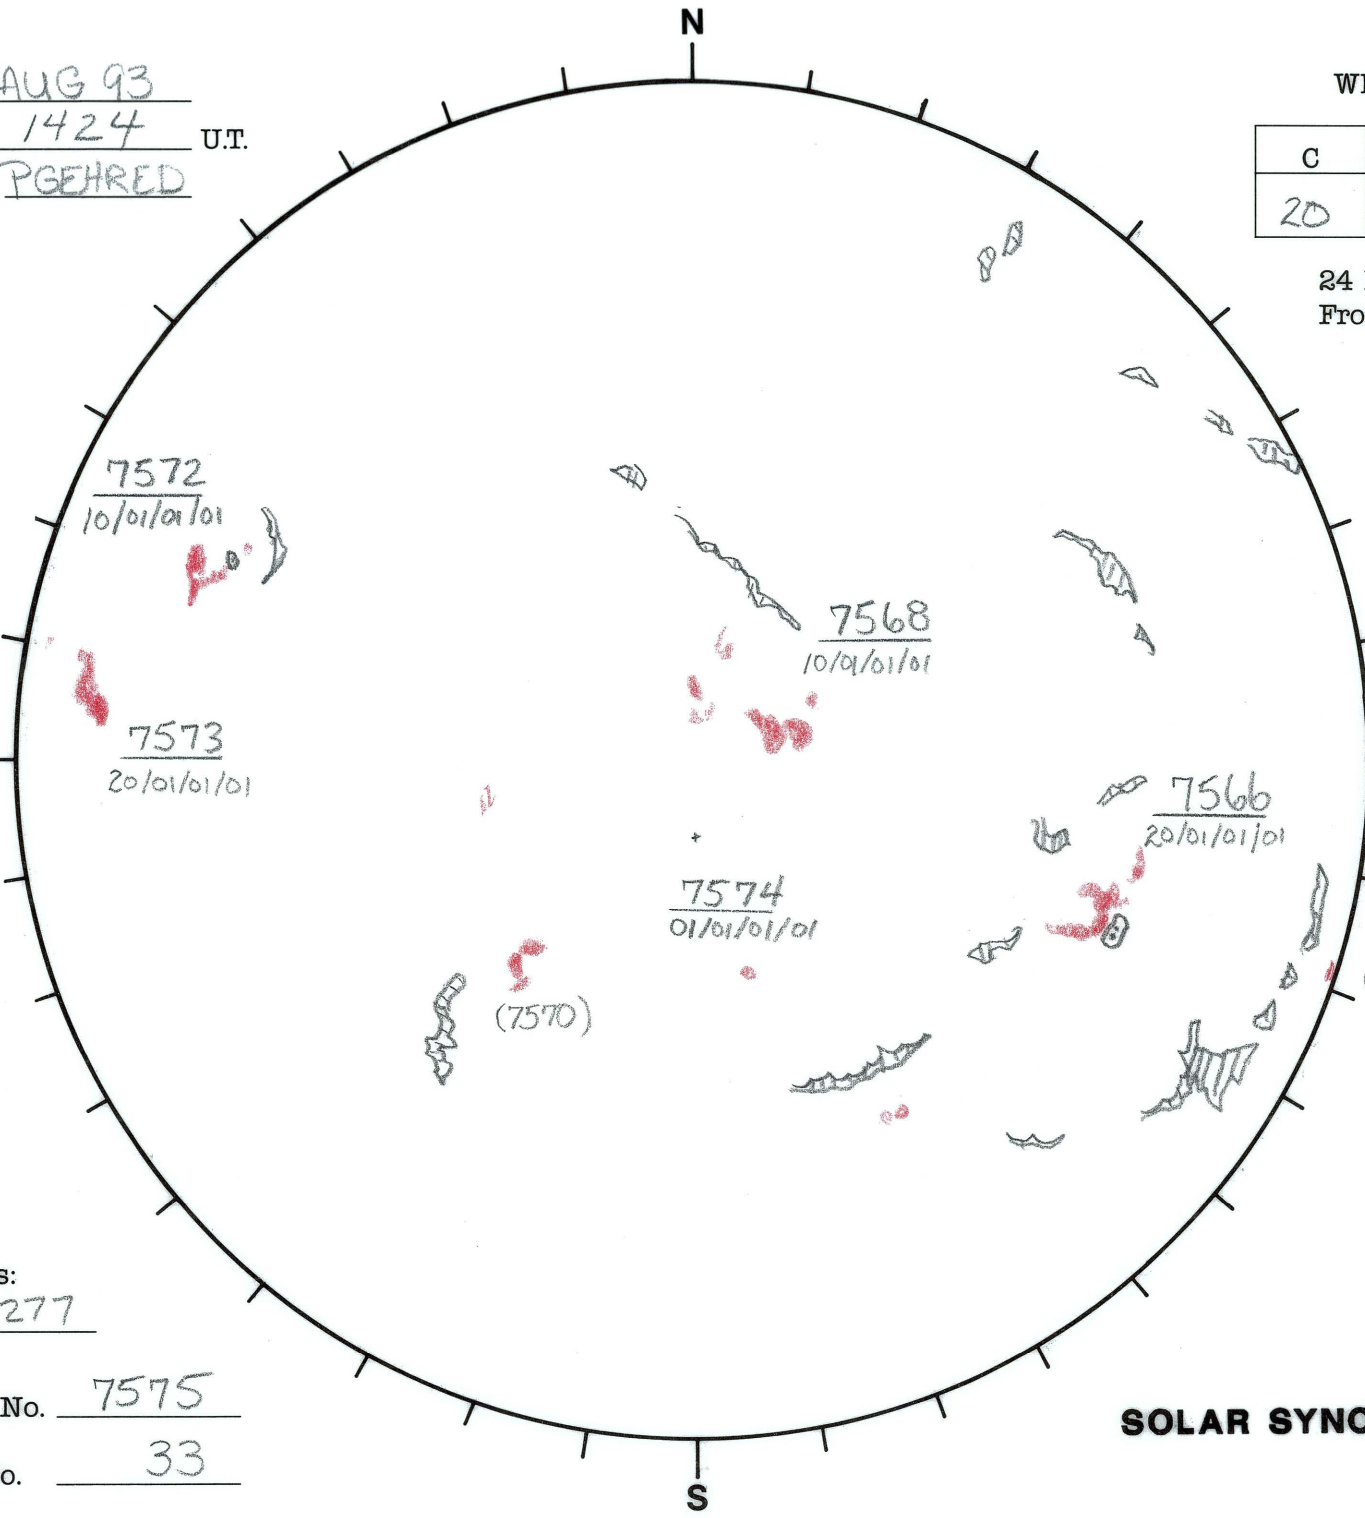

Date: 26 AUG 93
 Time: 1424 U.T.
 Forecaster: PGEHRED

Whole Disk Forecast

C	M	X	P
20	01	01	01

24 Hour Forecast
 From 0000 U.T. to 0000 U.T.

Data:
 H-alpha. 1424 U.T.
 Sunspots - U.T.
 10830 - U.T.
 Mag. - U.T.

277 E

W 97

Returning Carringtons:
237 to 277

Next Rgn. No. 7575

Next CH No. 33

L_t 6.8
 B_t + 7.1
 P_t + 19.6

SOLAR SYNOPTIC ANALYSIS