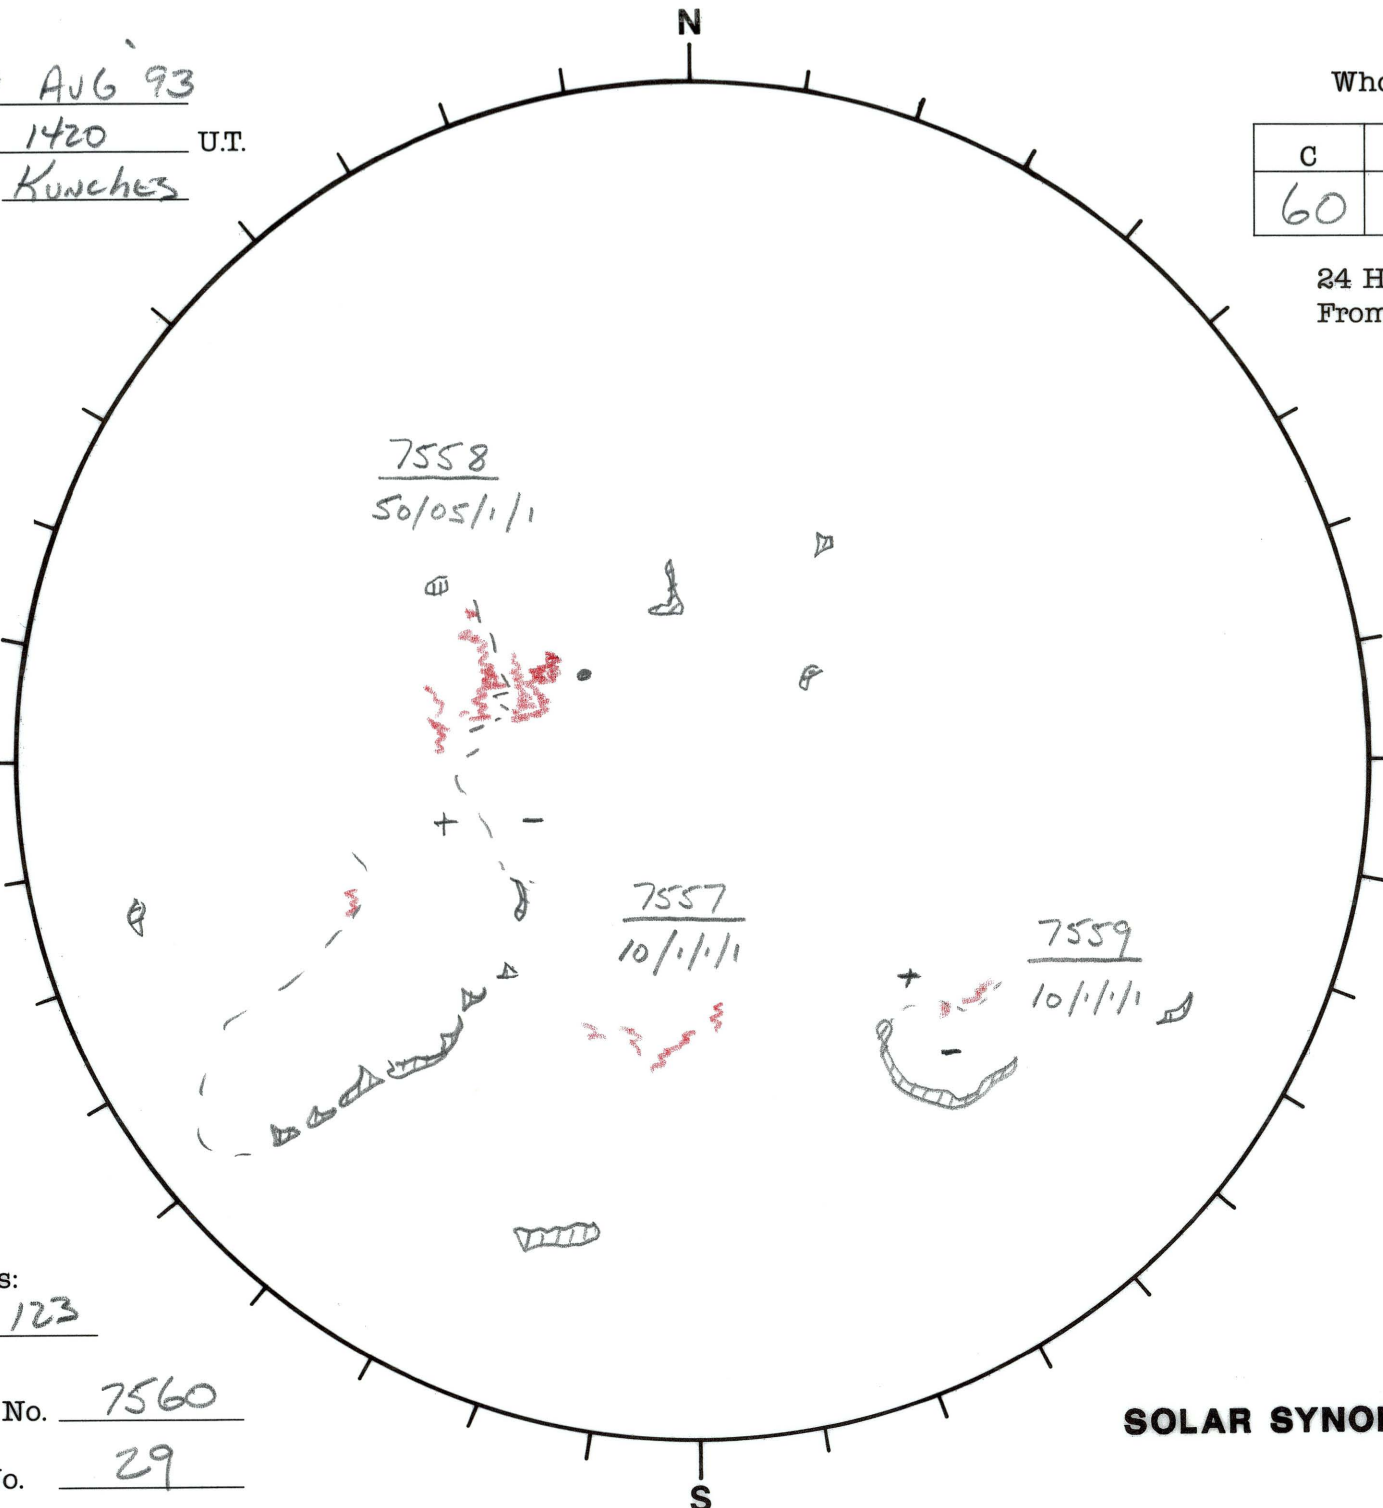

Date: 07 AUG '93
 Time: 1420 U.T.
 Forecaster: Kunches

Whole Disk Forecast

C	M	X	P
60	05	01	01

24 Hour Forecast
 From 0000 U.T. to 0000 U.T.

Data:
 H-alpha. 1420 U.T.
 Sunspots 1410 U.T.
 10830 NA U.T.
 Mag. 1628 U.T.

168 E

W 348

Returning Carringtons:
163 to 123

Next Rgn. No. 7560

Next CH No. 29

L_t 258.0
 B_t +6.3
 P_t +13.4

SOLAR SYNOPTIC ANALYSIS