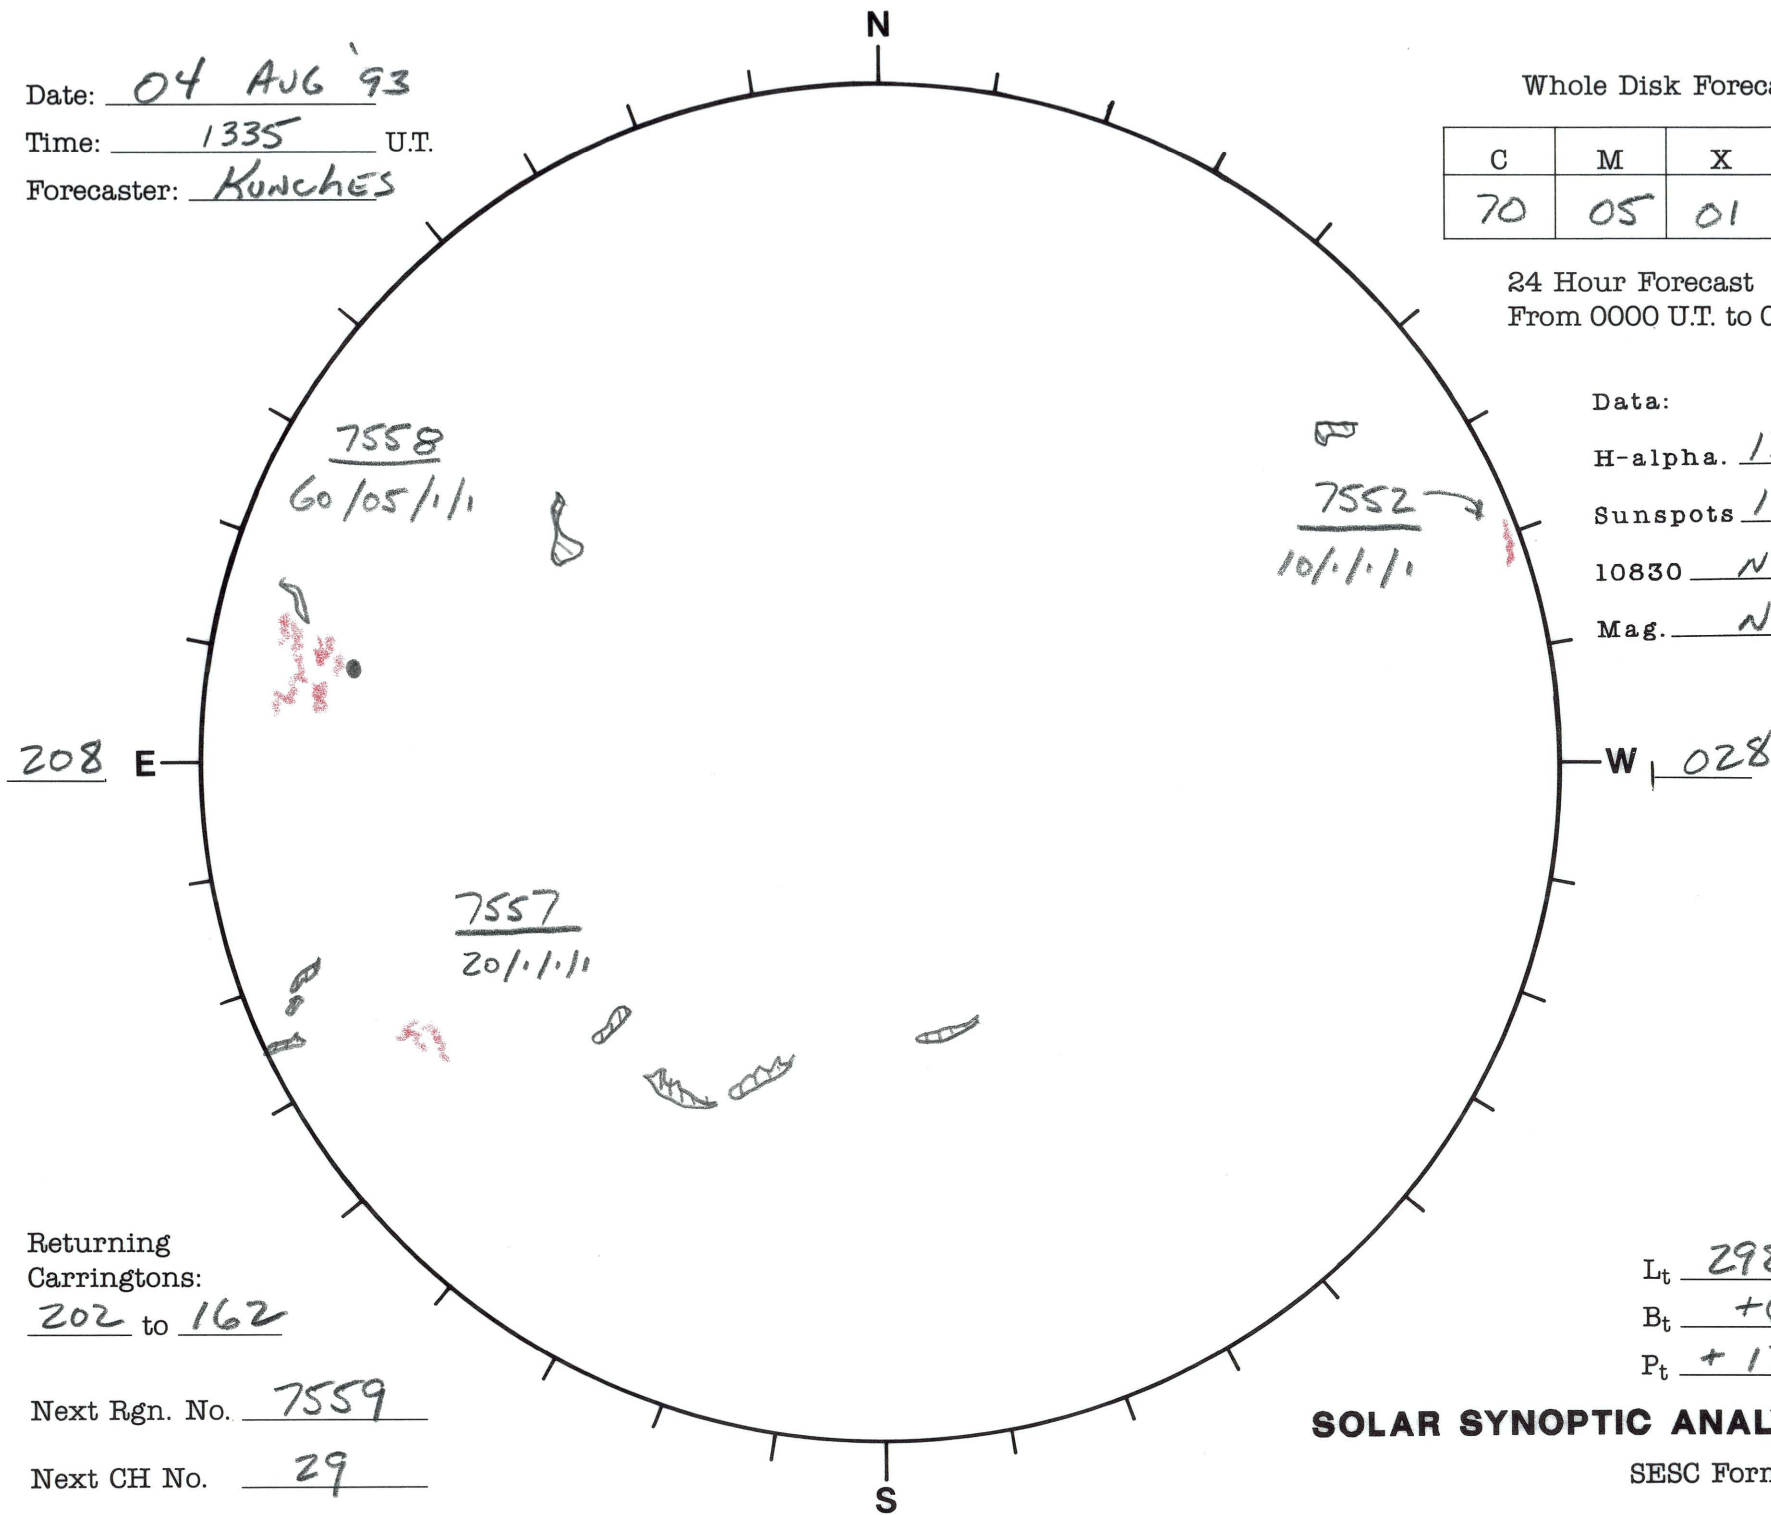

Date: 04 AUG '93
 Time: 1335 U.T.
 Forecaster: Kunches

Whole Disk Forecast

C	M	X	P
70	05	01	01

24 Hour Forecast
 From 0000 U.T. to 0000 U.T.

Data:
 H-alpha. 1335 U.T.
 Sunspots 1345 U.T.
 10830 NA U.T.
 Mag. NA U.T.

Returning Carringtons:
202 to 162

Next Rgn. No. 7559

Next CH No. 29

L_t 298.1
 B_t +6.1
 P_t +12.2

SOLAR SYNOPTIC ANALYSIS

SESC Form W18