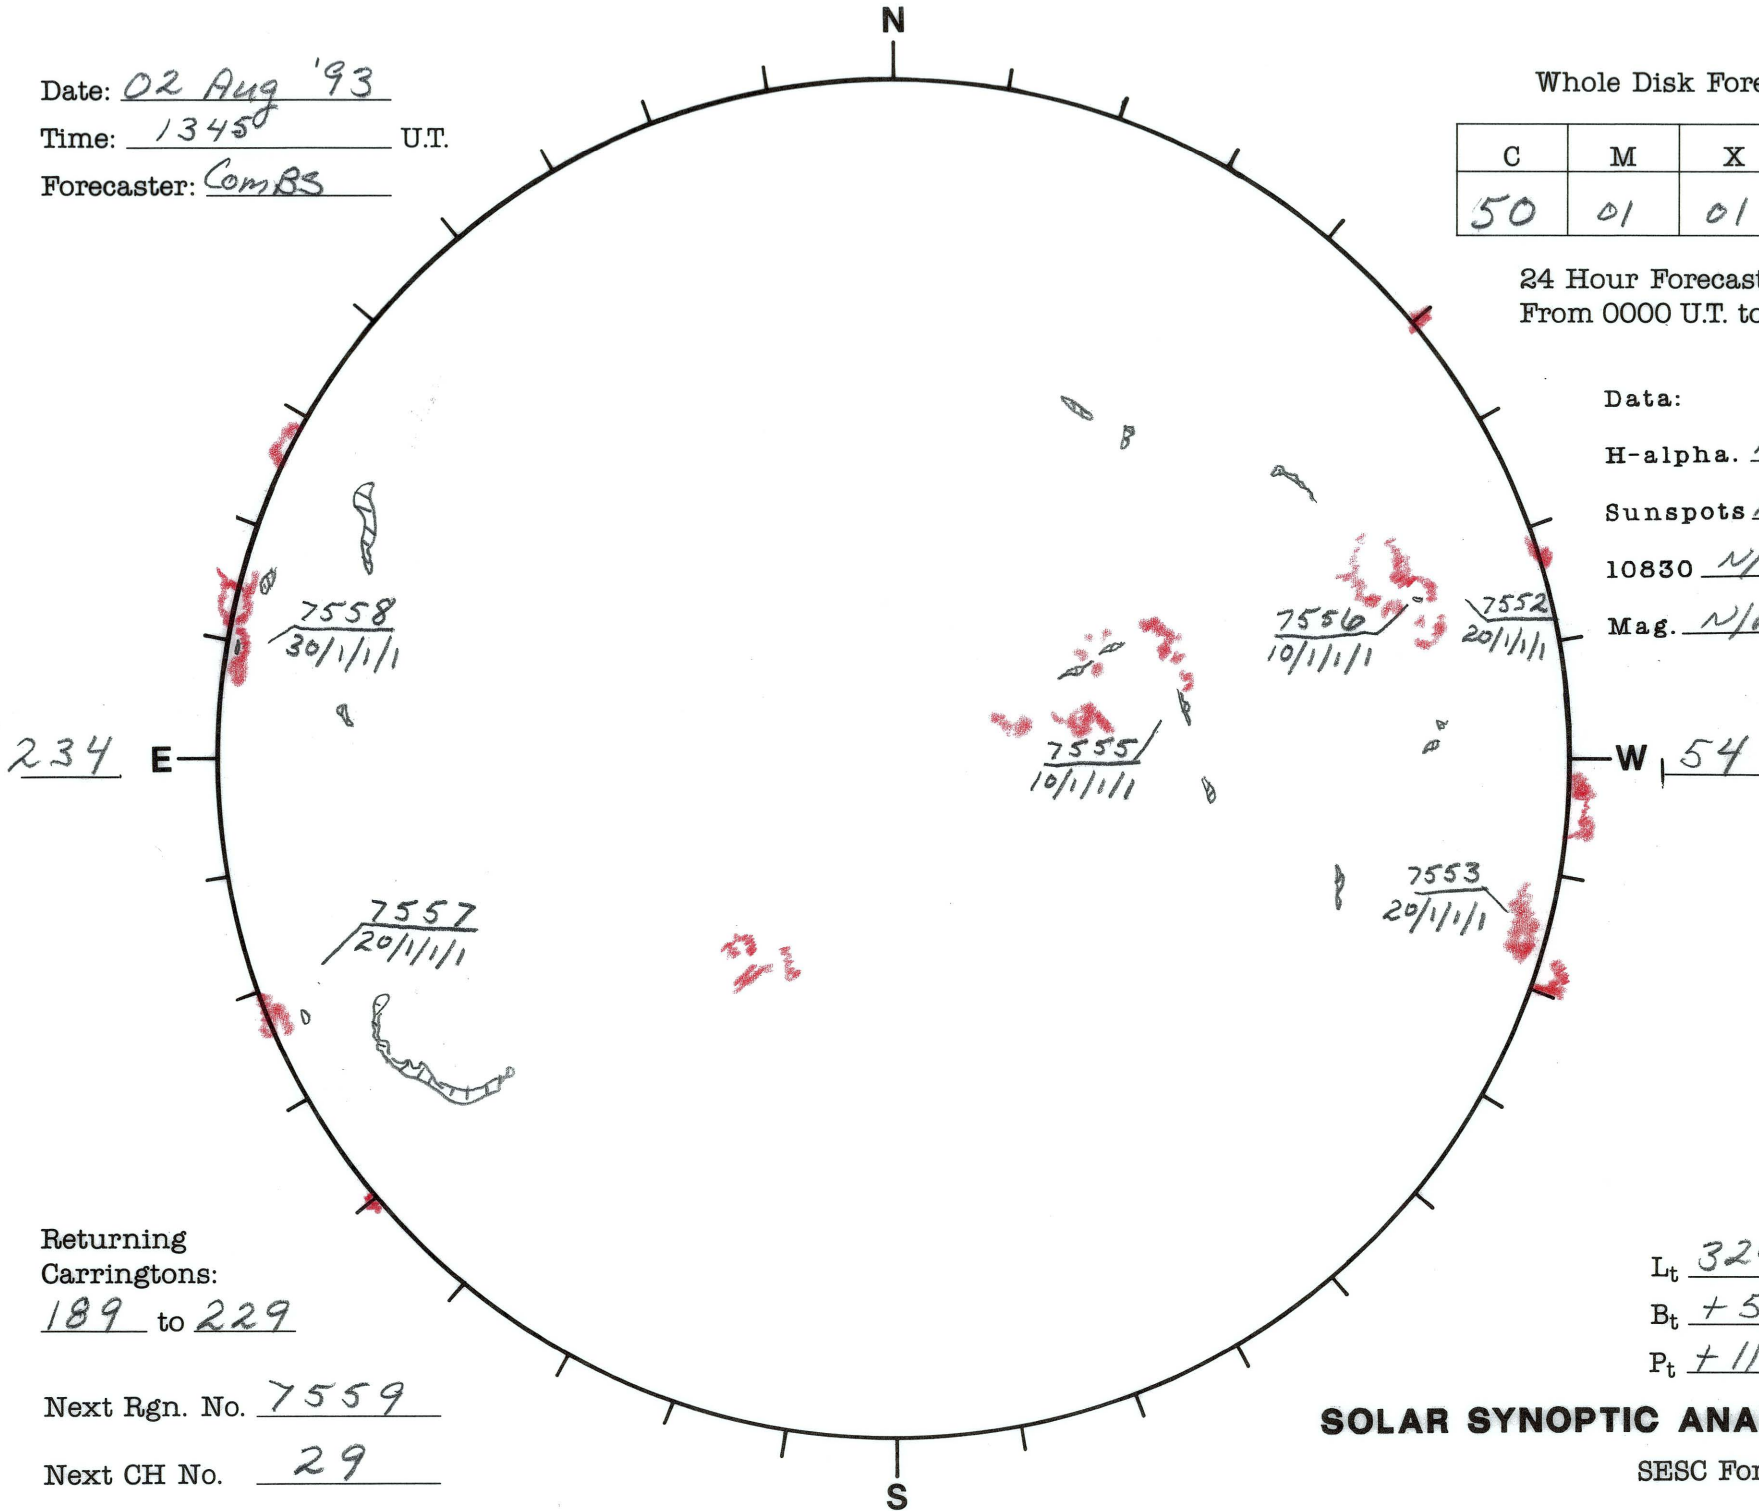

Date: 02 Aug '93
 Time: 1345 U.T.
 Forecaster: ComBS

Whole Disk Forecast

C	M	X	P
50	01	01	01

24 Hour Forecast
 From 0000 U.T. to 0000 U.T.

Data:
 H-alpha. 1345 U.T.
 Sunspots 1350 U.T.
 10830 N/A U.T.
 Mag. N/A U.T.

Returning Carringtons:
189 to 229

Next Rgn. No. 7559

Next CH No. 29

L_t 324.7
 B_t +5.9
 P_t +11.4

SOLAR SYNOPTIC ANALYSIS

SESC Form W18