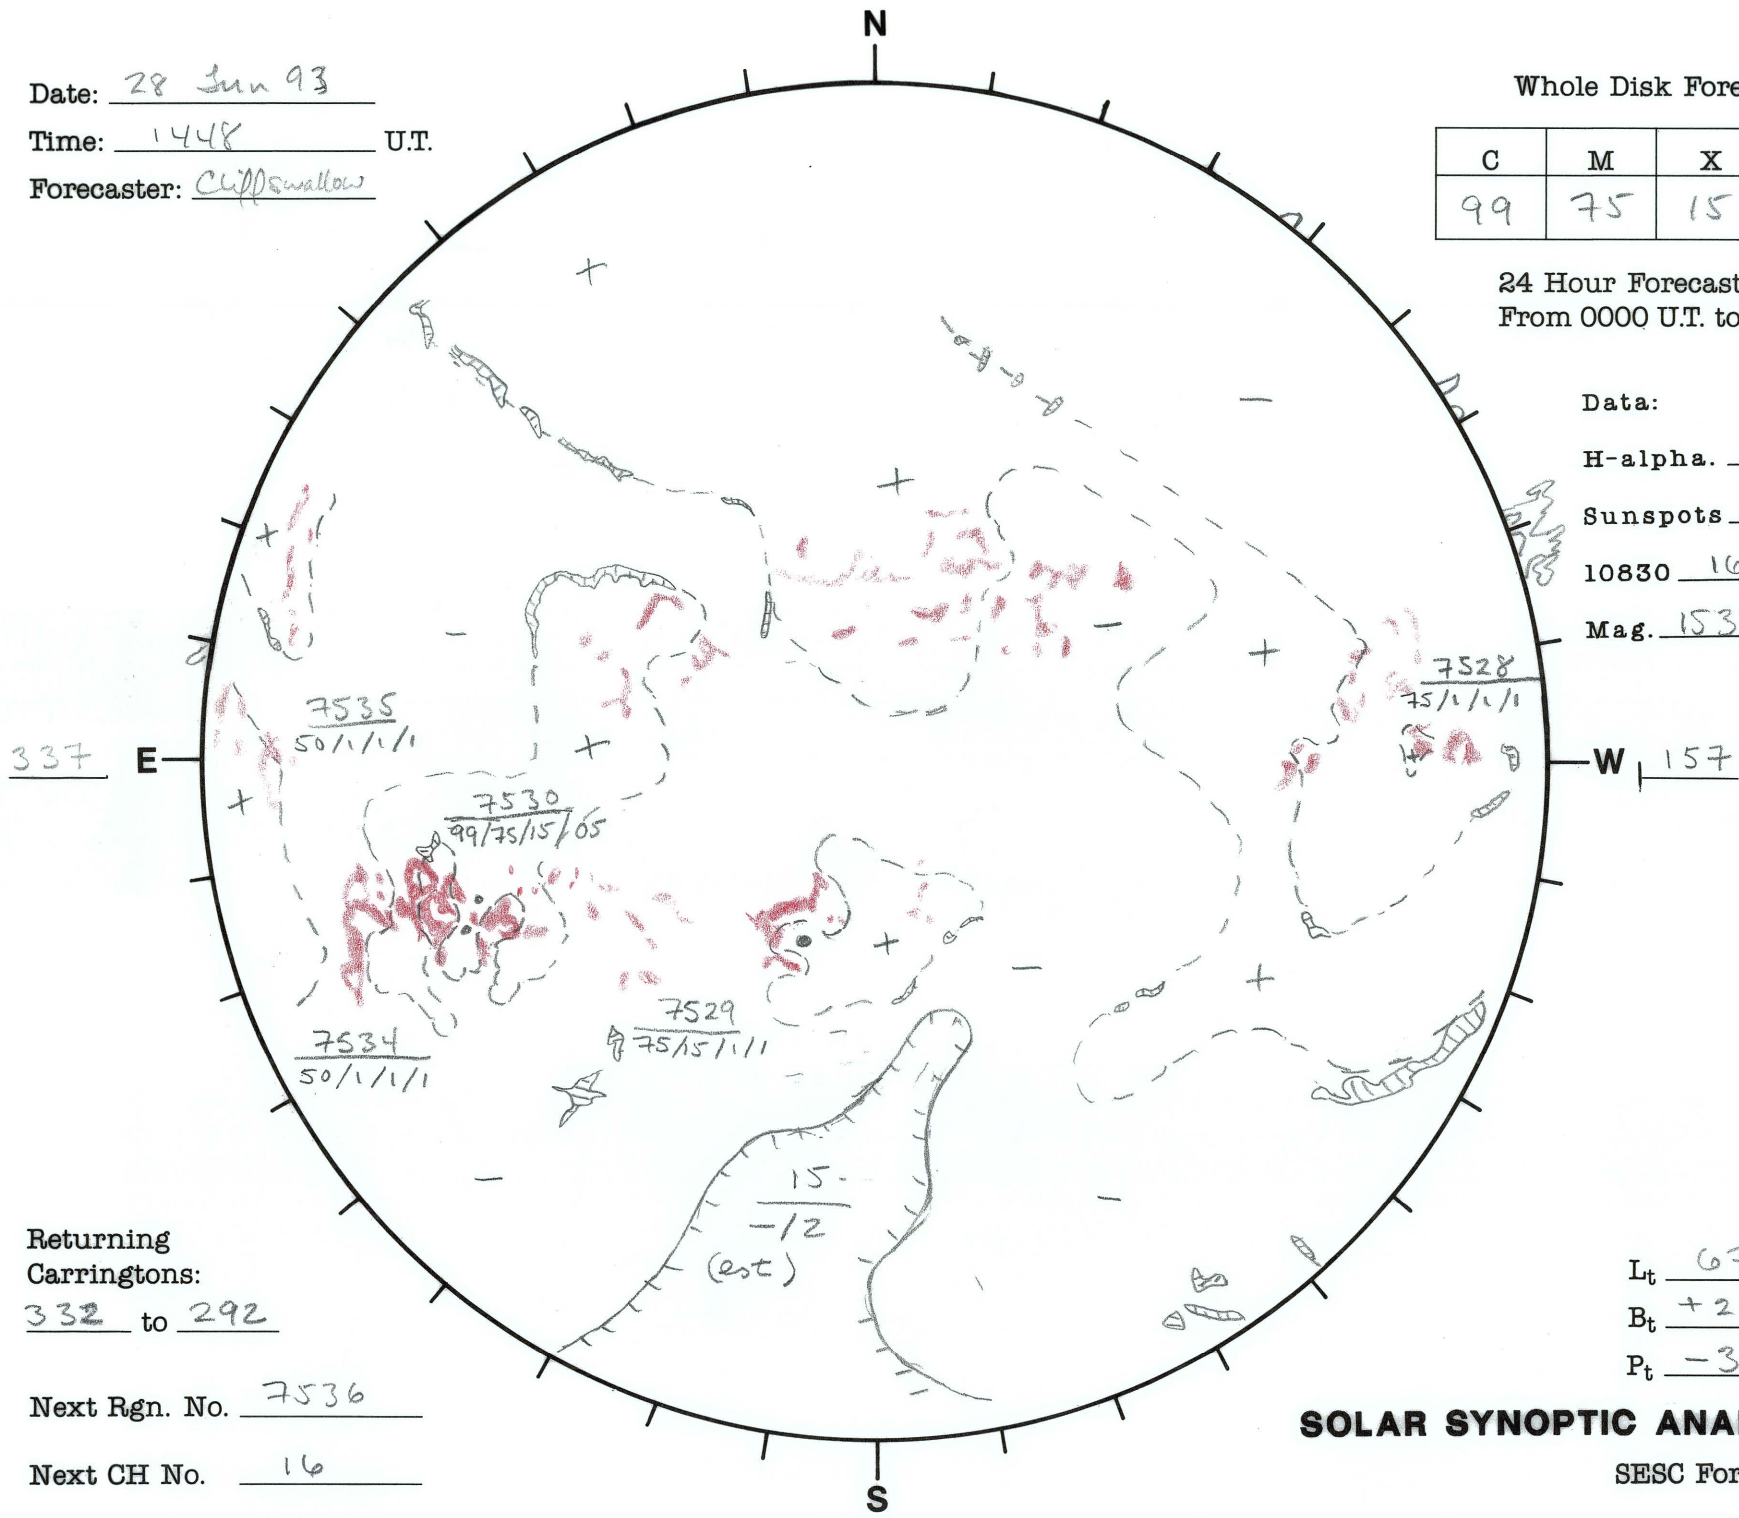

Date: 28 Jun 93
 Time: 1448 U.T.
 Forecaster: Cliff Swallow

Whole Disk Forecast

C	M	X	P
99	75	15	05

24 Hour Forecast
 From 0000 U.T. to 0000 U.T.

Data:
 H-alpha. 1448 U.T.
 Sunspots 1500 U.T.
10830 1657 U.T.
 Mag. 1537 U.T.

Returning Carringtons:
332 to 292

Next Rgn. No. 7536

Next CH No. 16

L_t 67.0
 B_t +2.6
 P_t -3.8

SOLAR SYNOPTIC ANALYSIS