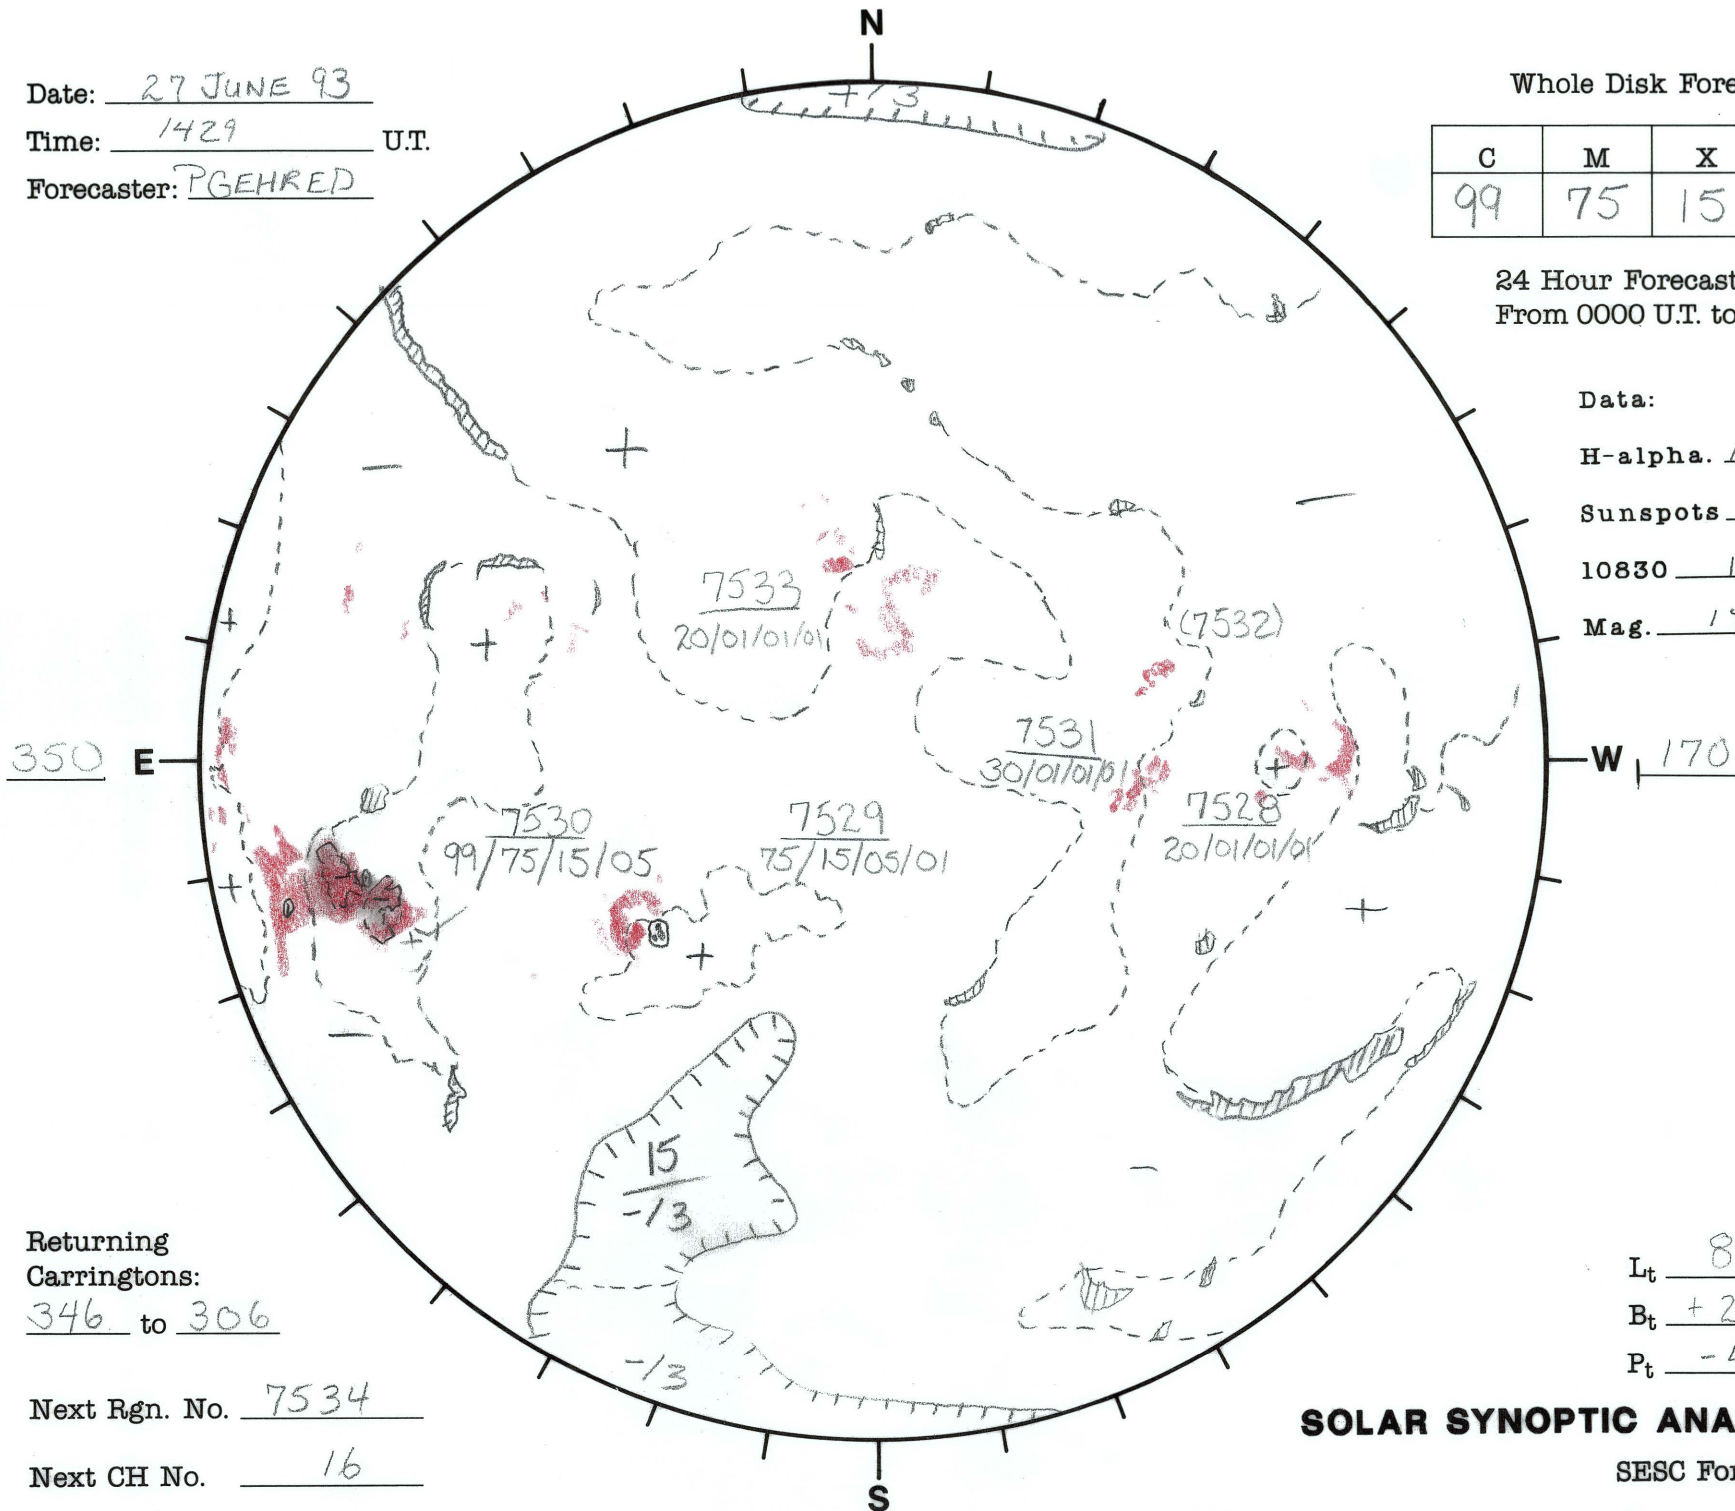

Date: 27 JUNE 93
 Time: 1429 U.T.
 Forecaster: PGEHRED

Whole Disk Forecast

C	M	X	P
99	75	15	05

24 Hour Forecast
 From 0000 U.T. to 0000 U.T.

Data:

H-alpha. 1429 U.T.
 Sunspots — U.T.
 10830 1512 U.T.
 Mag. 1404 U.T.

Returning
 Carringtons:
346 to 306

Next Rgn. No. 7534

Next CH No. 16

L_t 80.4
 B_t +2.5
 P_t -4.2

SOLAR SYNOPTIC ANALYSIS

SESC Form W18