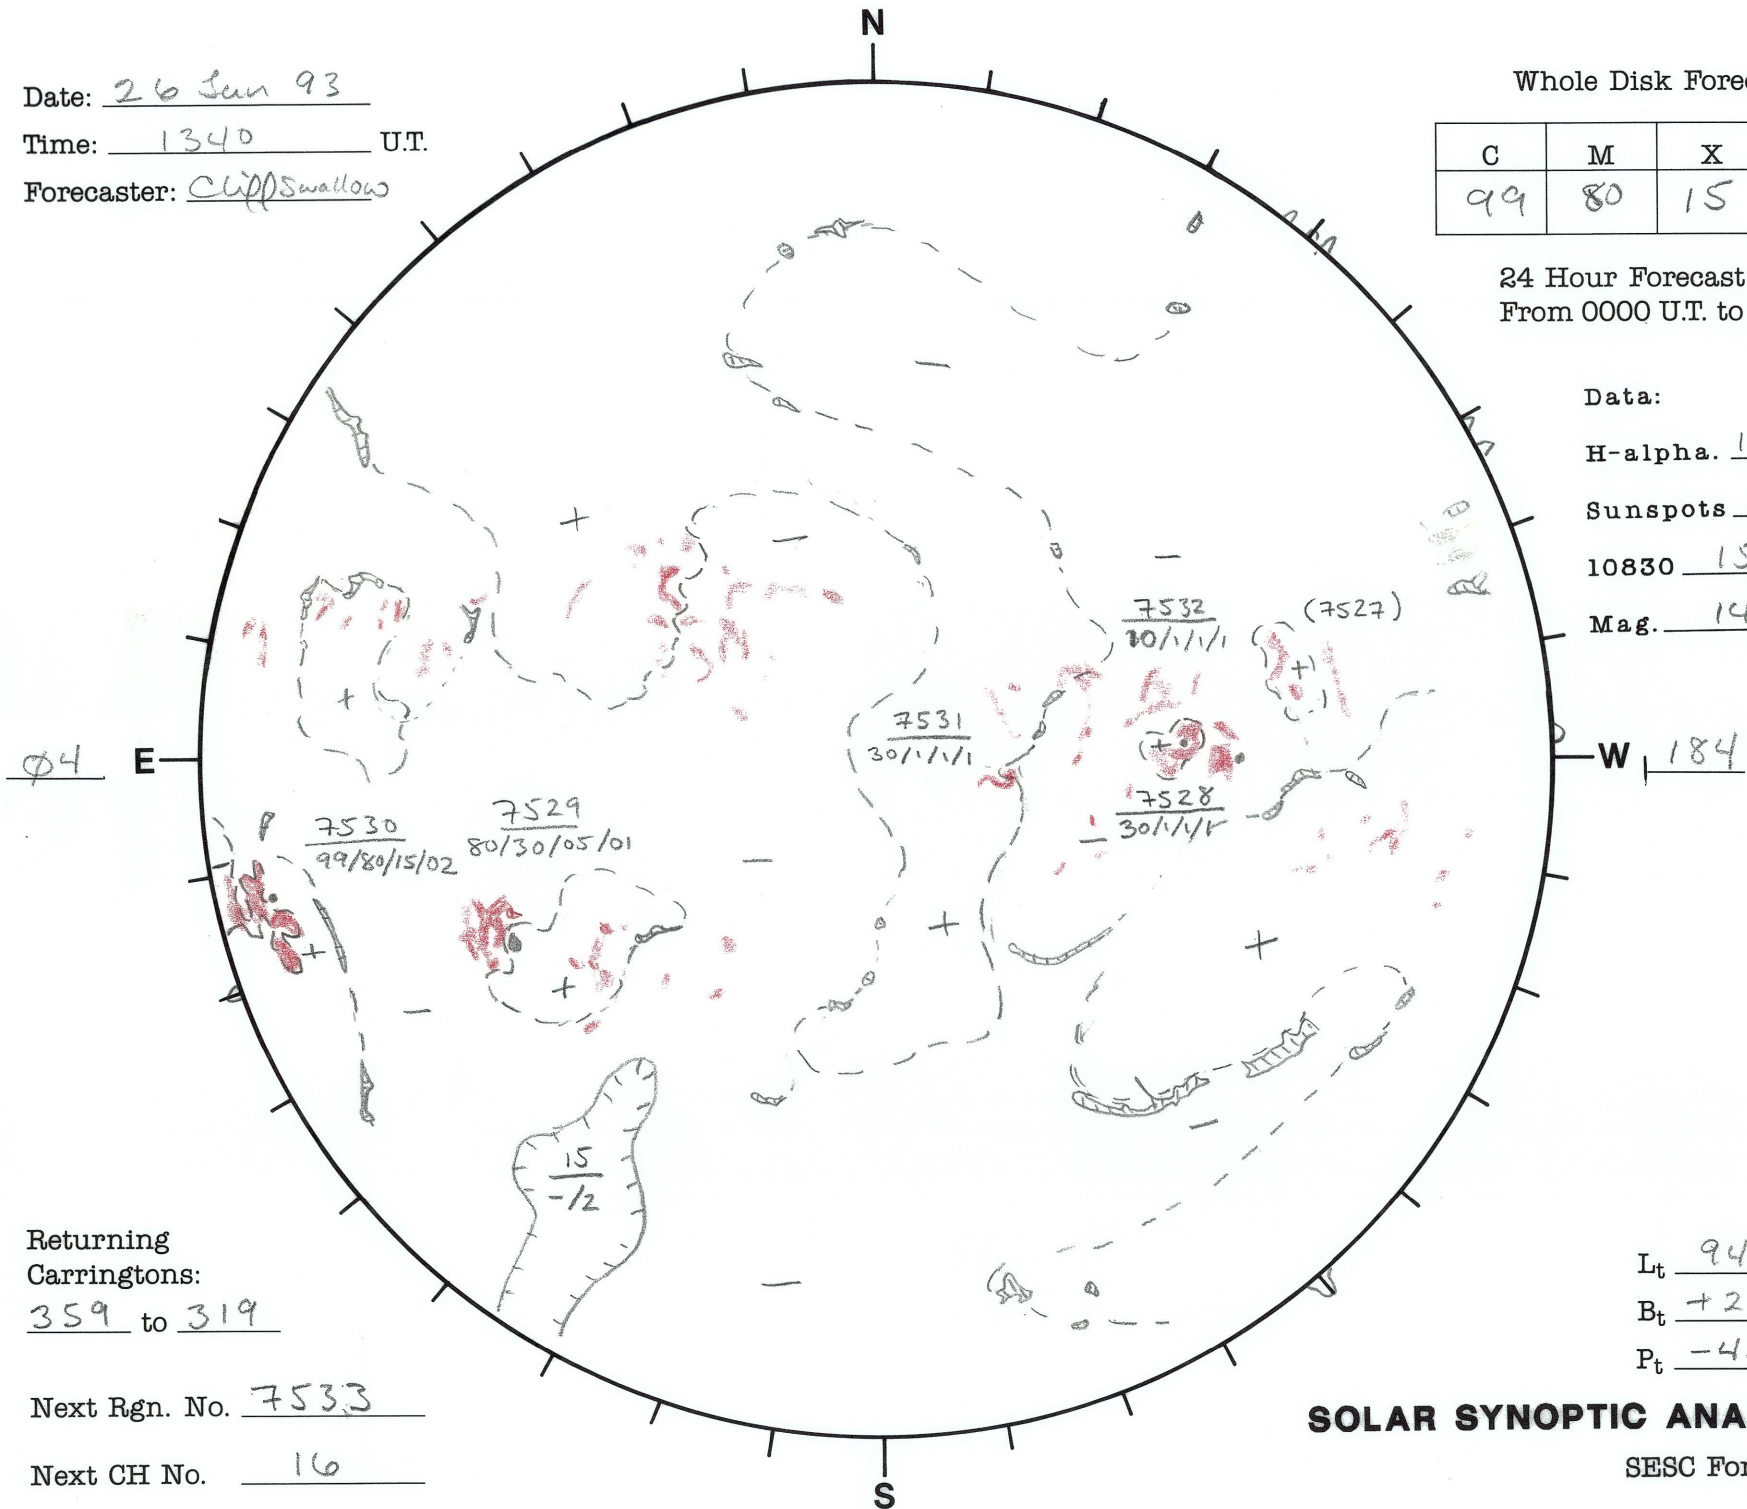

Date: 26 Jun 93  
 Time: 1340 U.T.  
 Forecaster: Clipp Swallow

Whole Disk Forecast

| C  | M  | X  | P  |
|----|----|----|----|
| 99 | 80 | 15 | 01 |

24 Hour Forecast  
 From 0000 U.T. to 0000 U.T.

Data:  
 H-alpha. 1340 U.T.  
 Sunspots 1355 U.T.  
 10830 1524 U.T.  
 Mag. 1414 U.T.

Returning  
 Carringtons:  
359 to 319

Next Rgn. No. 7533

Next CH No. 16

$L_t$  94.1  
 $B_t$  +2.4  
 $P_t$  -4.7

**SOLAR SYNOPTIC ANALYSIS**

SESC Form W18