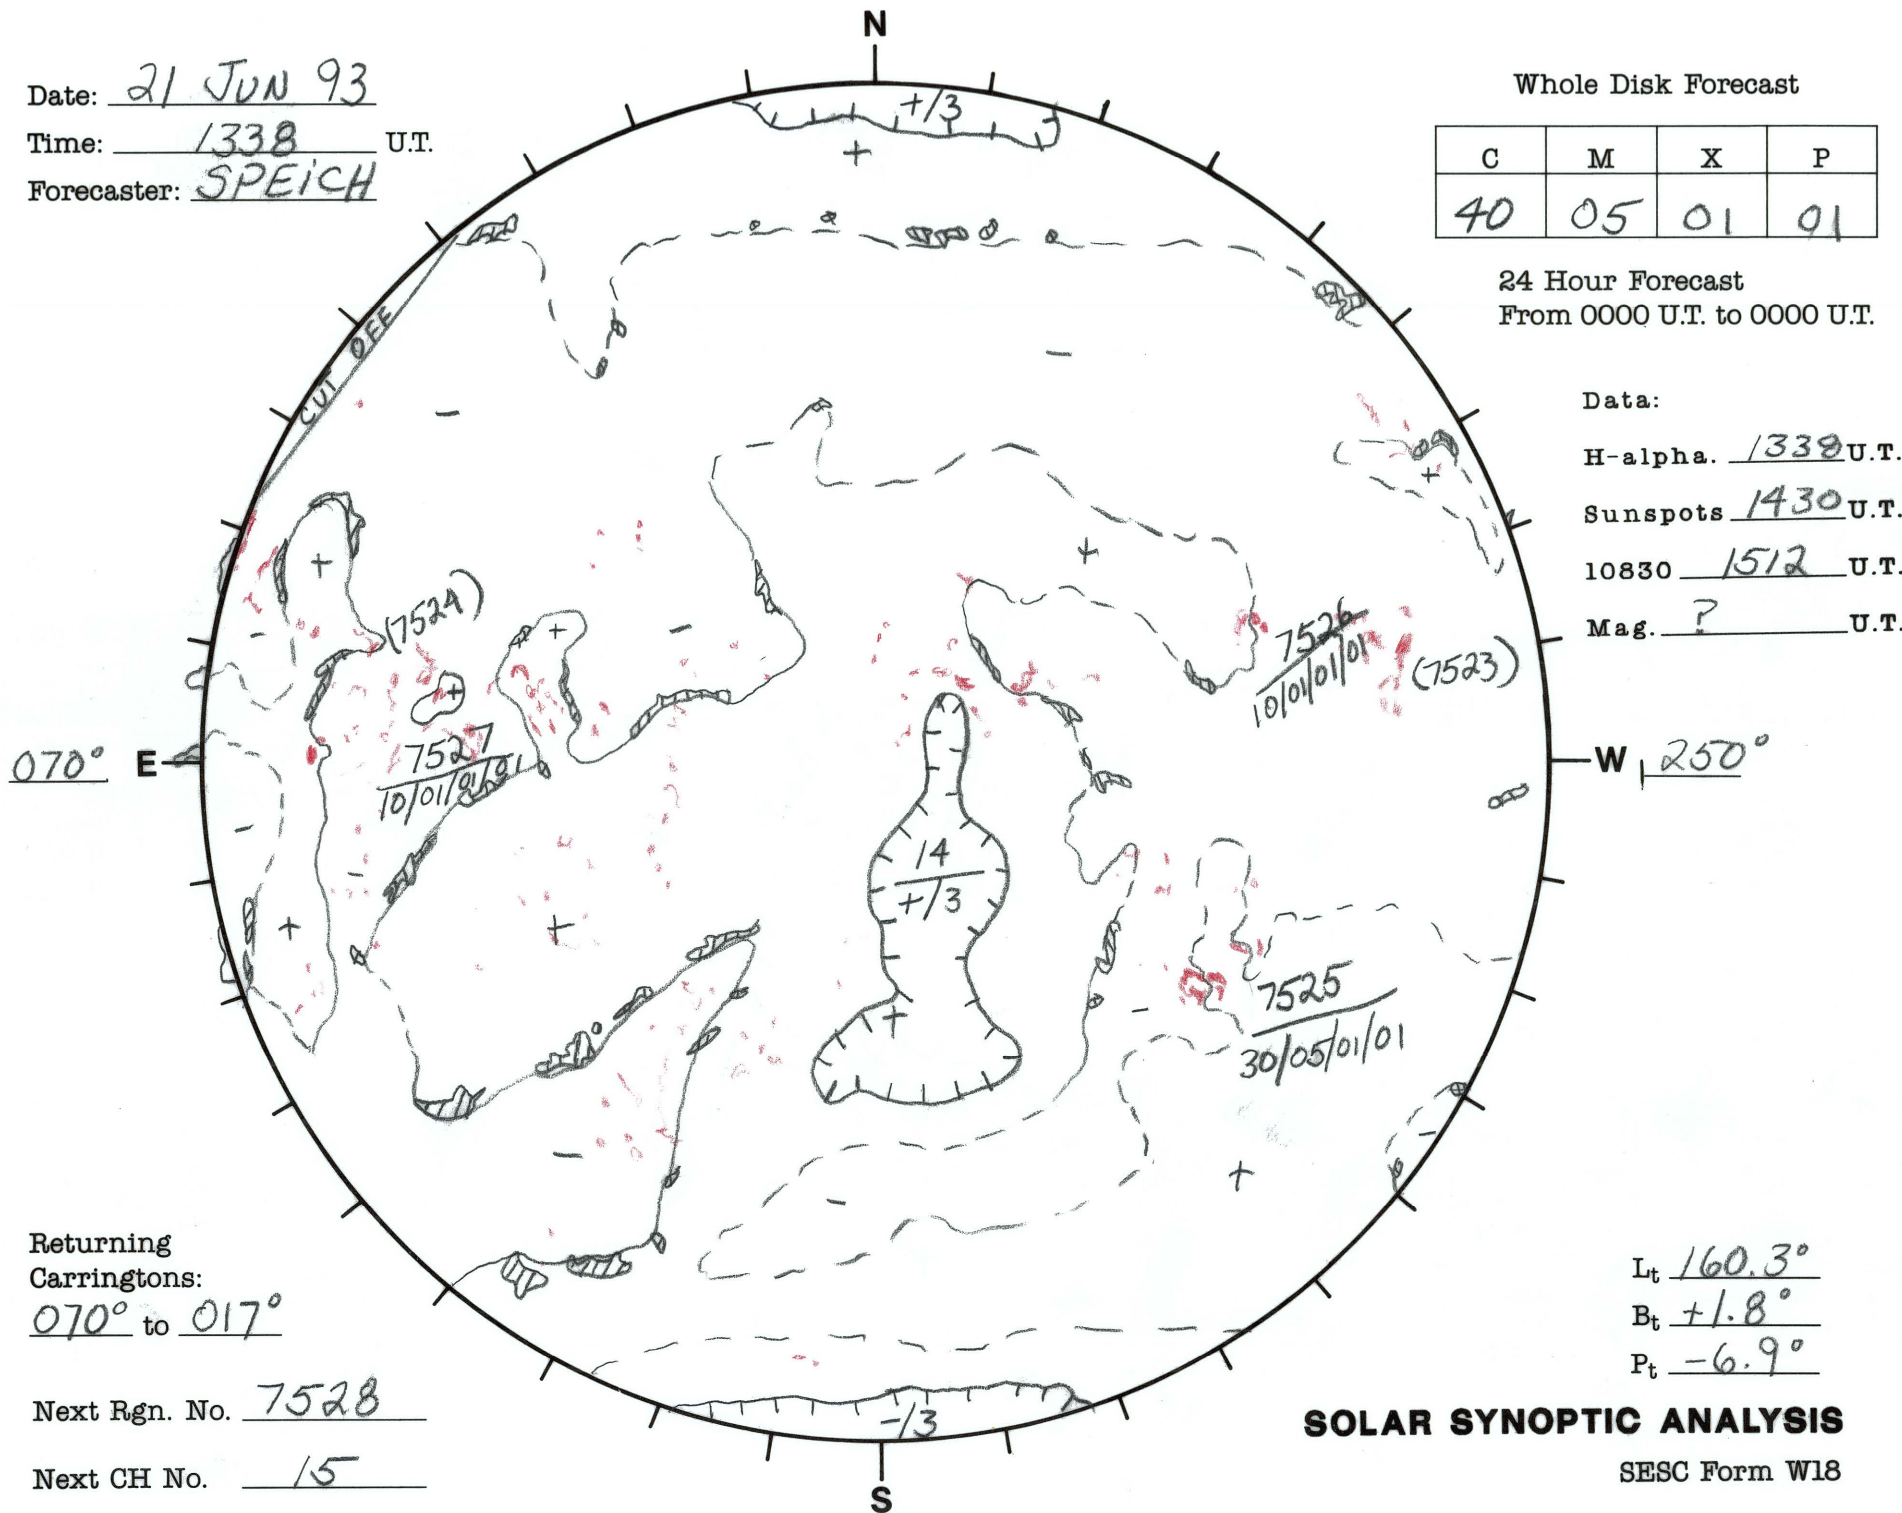

Date: 21 JUN 93
 Time: 1338 U.T.
 Forecaster: SPEICH

Whole Disk Forecast

C	M	X	P
40	05	01	01

24 Hour Forecast
 From 0000 U.T. to 0000 U.T.

Data:
 H-alpha. 1338 U.T.
 Sunspots 1430 U.T.
 10830 1512 U.T.
 Mag. ? U.T.

Returning Carringtons:
070° to 017°

Next Rgn. No. 7528

Next CH No. 15

L_t 160.3°
 B_t +1.8°
 P_t -6.9°

SOLAR SYNOPTIC ANALYSIS

SESC Form W18