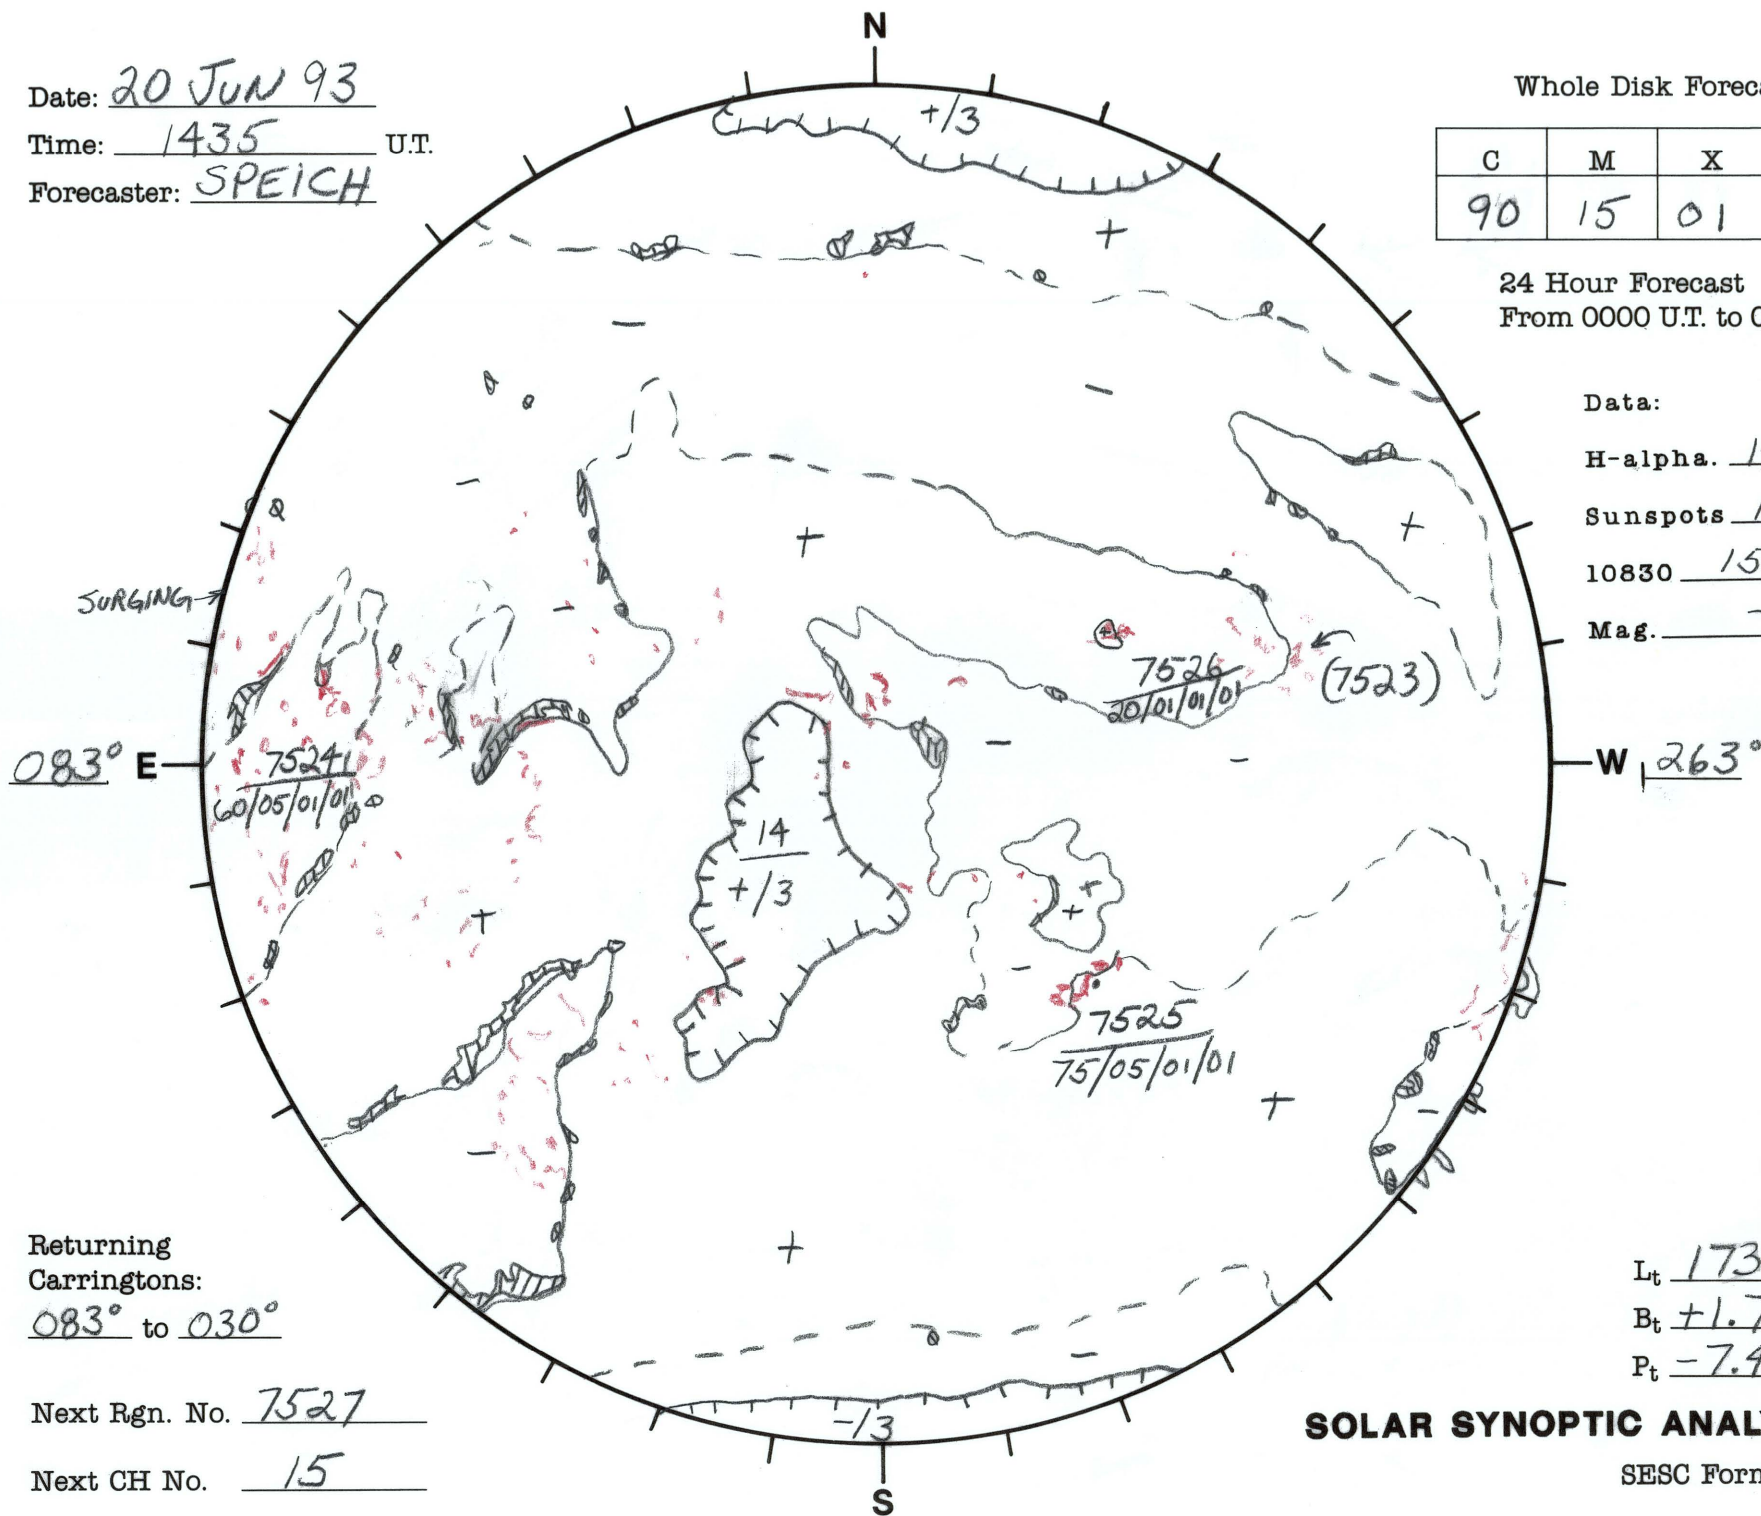

Date: 20 JUN 93
 Time: 1435 U.T.
 Forecaster: SPEICH

Whole Disk Forecast

C	M	X	P
90	15	01	01

24 Hour Forecast
 From 0000 U.T. to 0000 U.T.

Data:
 H-alpha. 1435 U.T.
 Sunspots 1445 U.T.
 10830 1535 U.T.
 Mag. - U.T.

Returning Carringtons:
083° to 030°

Next Rgn. No. 7527

Next CH No. 15

L_t 173.0°
 B_t +1.7°
 P_t -7.4°

SOLAR SYNOPTIC ANALYSIS