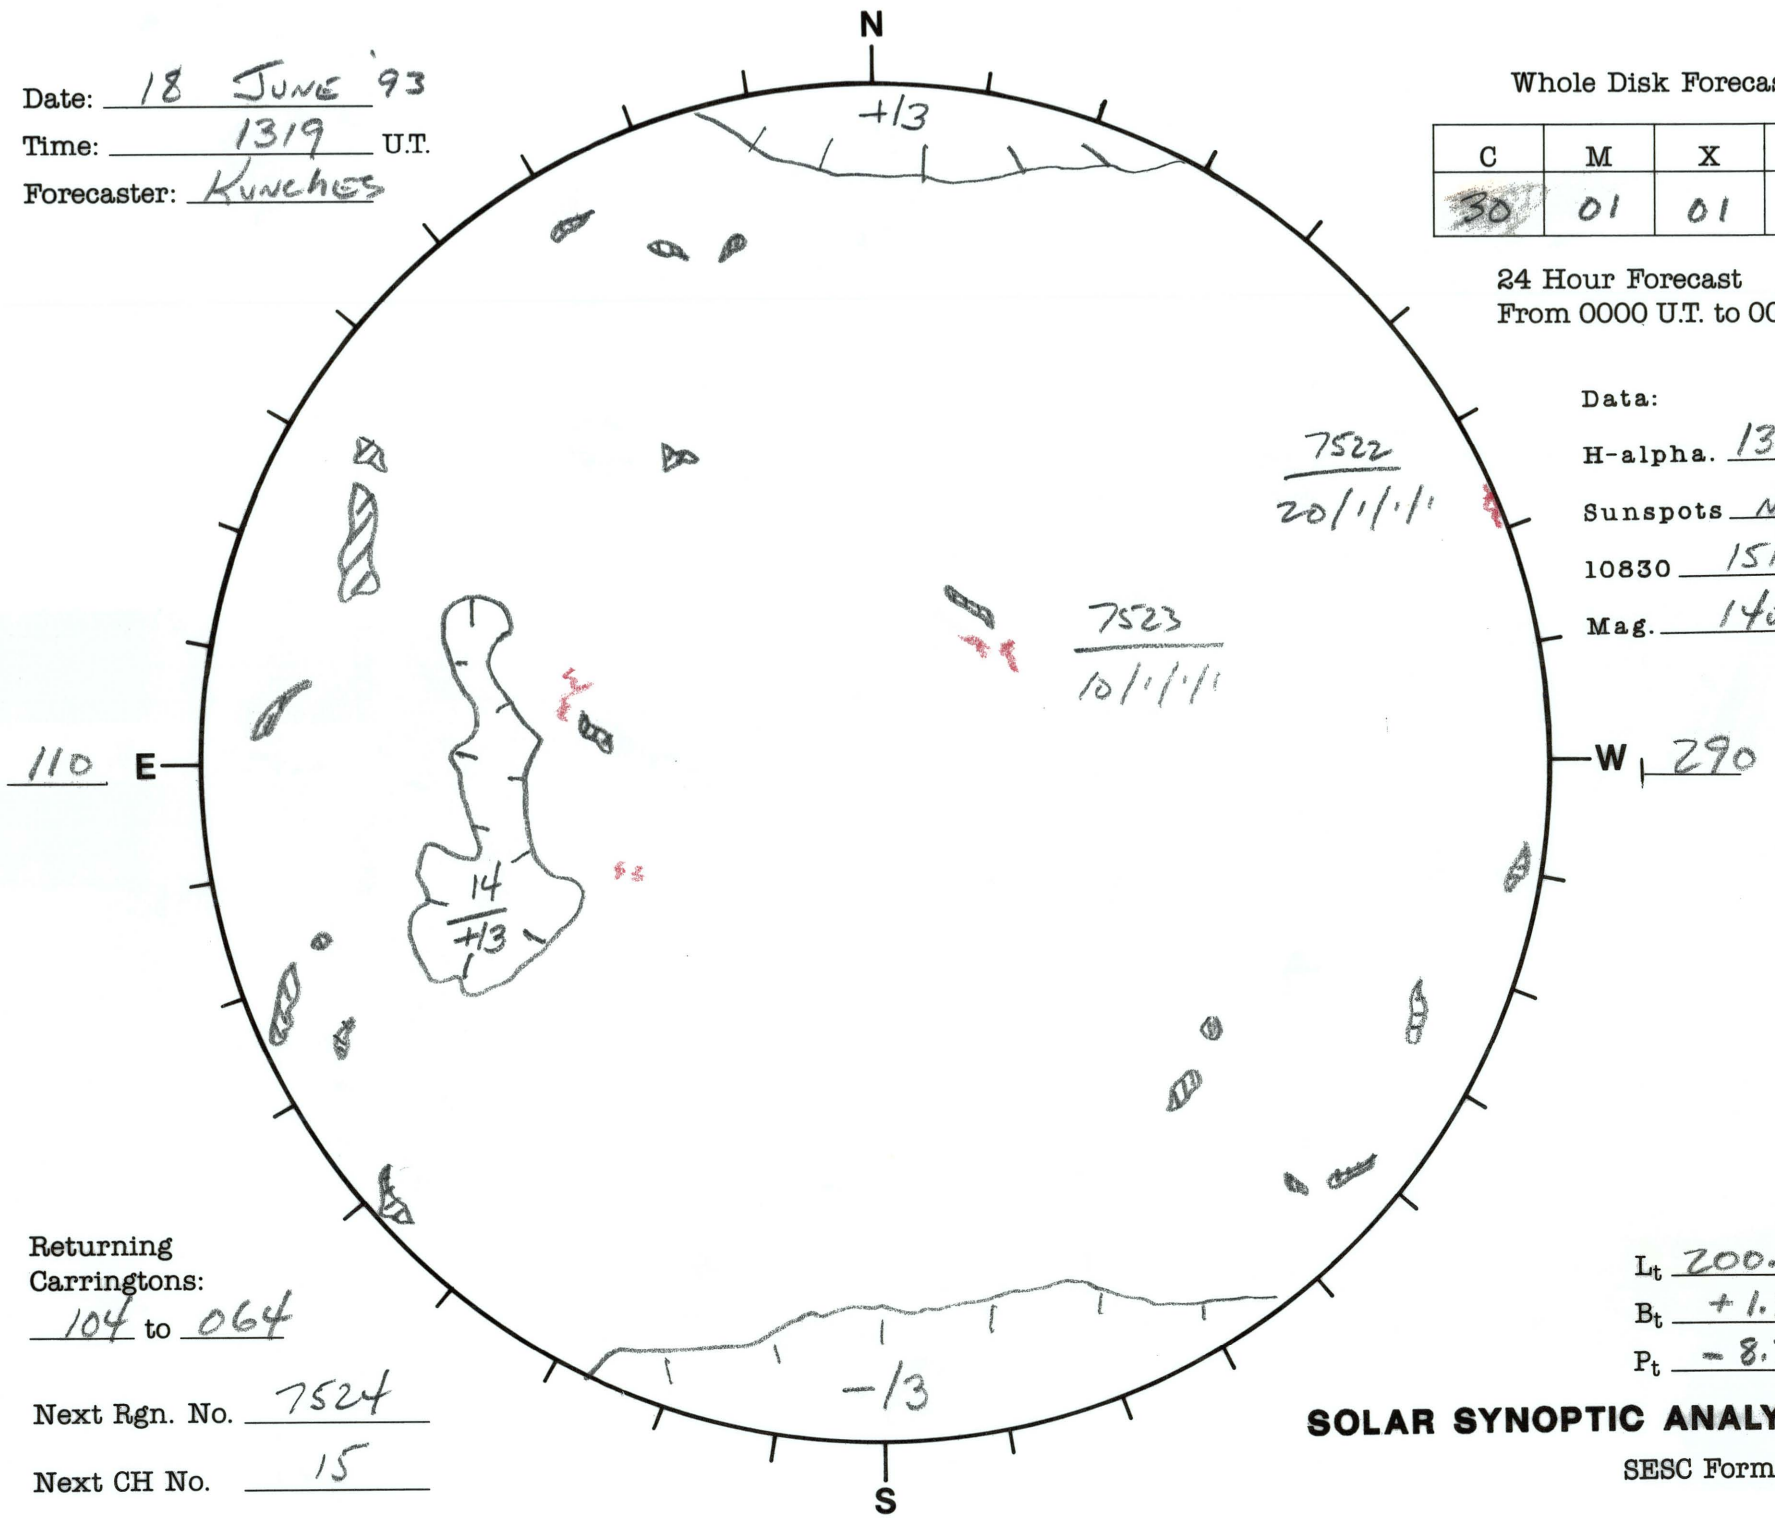

Date: 18 JUNE '93  
 Time: 1319 U.T.  
 Forecaster: Kunches

Whole Disk Forecast

| C         | M         | X         | P         |
|-----------|-----------|-----------|-----------|
| <u>30</u> | <u>01</u> | <u>01</u> | <u>01</u> |

24 Hour Forecast  
 From 0000 U.T. to 0000 U.T.

Data:  
 H-alpha. 1319 U.T.  
 Sunspots N/A U.T.  
 10830 1515 U.T.  
 Mag. 1407 U.T.

Returning Carringtons:  
104 to 064  
 Next Rgn. No. 7524  
 Next CH No. 15

Lt 200.1  
 Bt +1.5  
 Pt -8.3

**SOLAR SYNOPTIC ANALYSIS**