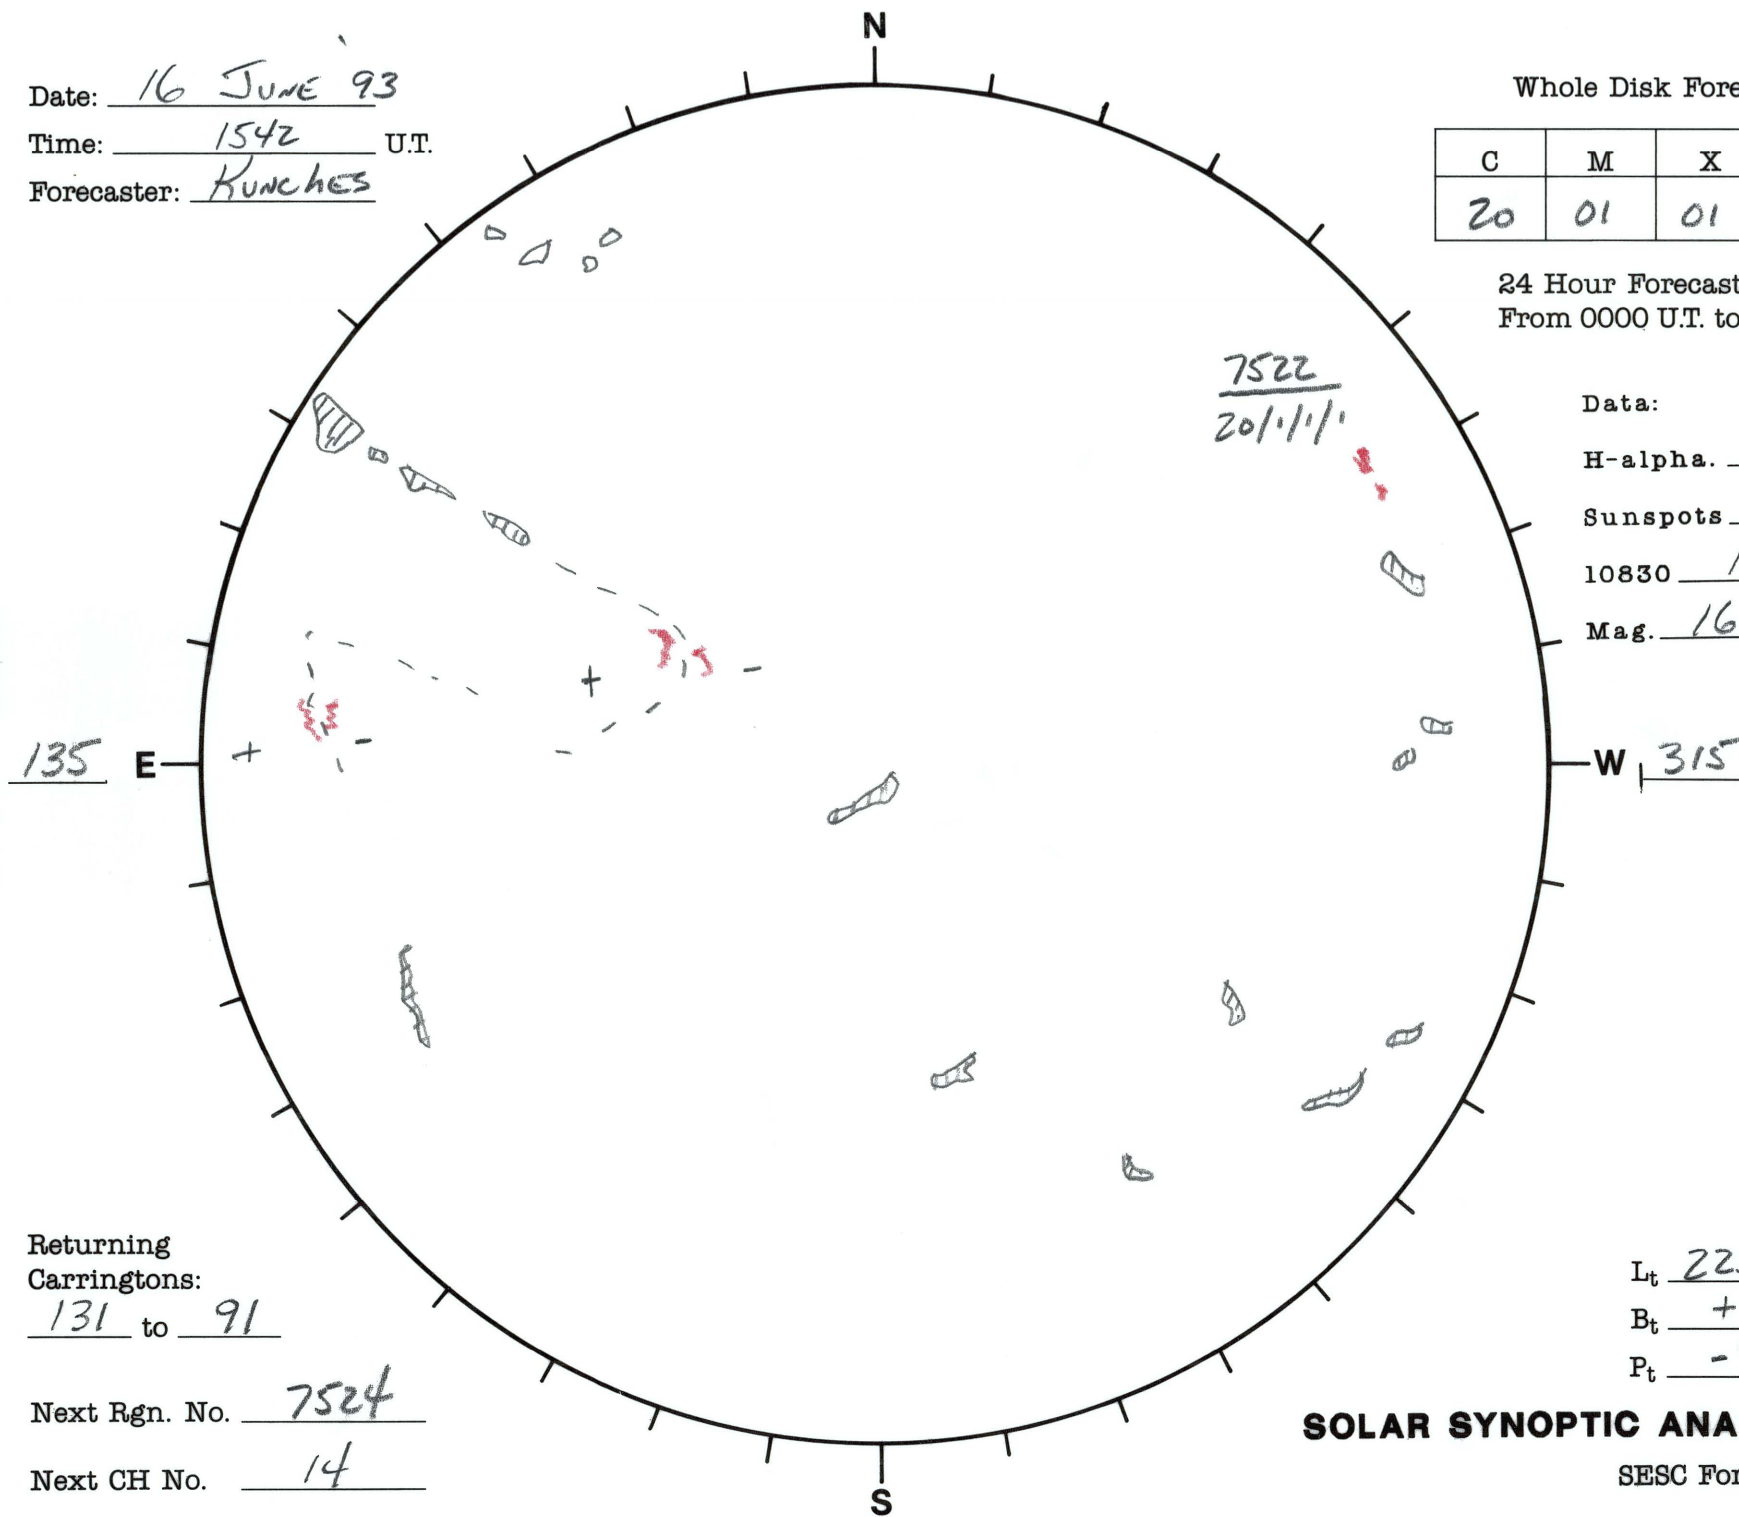

Date: 16 June 93  
 Time: 1542 U.T.  
 Forecaster: Kunches

Whole Disk Forecast

C	M	X	P
20	01	01	01

24 Hour Forecast  
 From 0000 U.T. to 0000 U.T.

Data:  
 H-alpha. 1542 U.T.  
 Sunspots 1524 U.T.  
 10830 1713 U.T.  
 Mag. 1659 U.T.

Returning  
 Carringtons:  
131 to 91

Next Rgn. No. 7524

Next CH No. 14

L<sub>t</sub> 225.3  
 B<sub>t</sub> +1.2  
 P<sub>t</sub> -9.1

**SOLAR SYNOPTIC ANALYSIS**

SESC Form W18