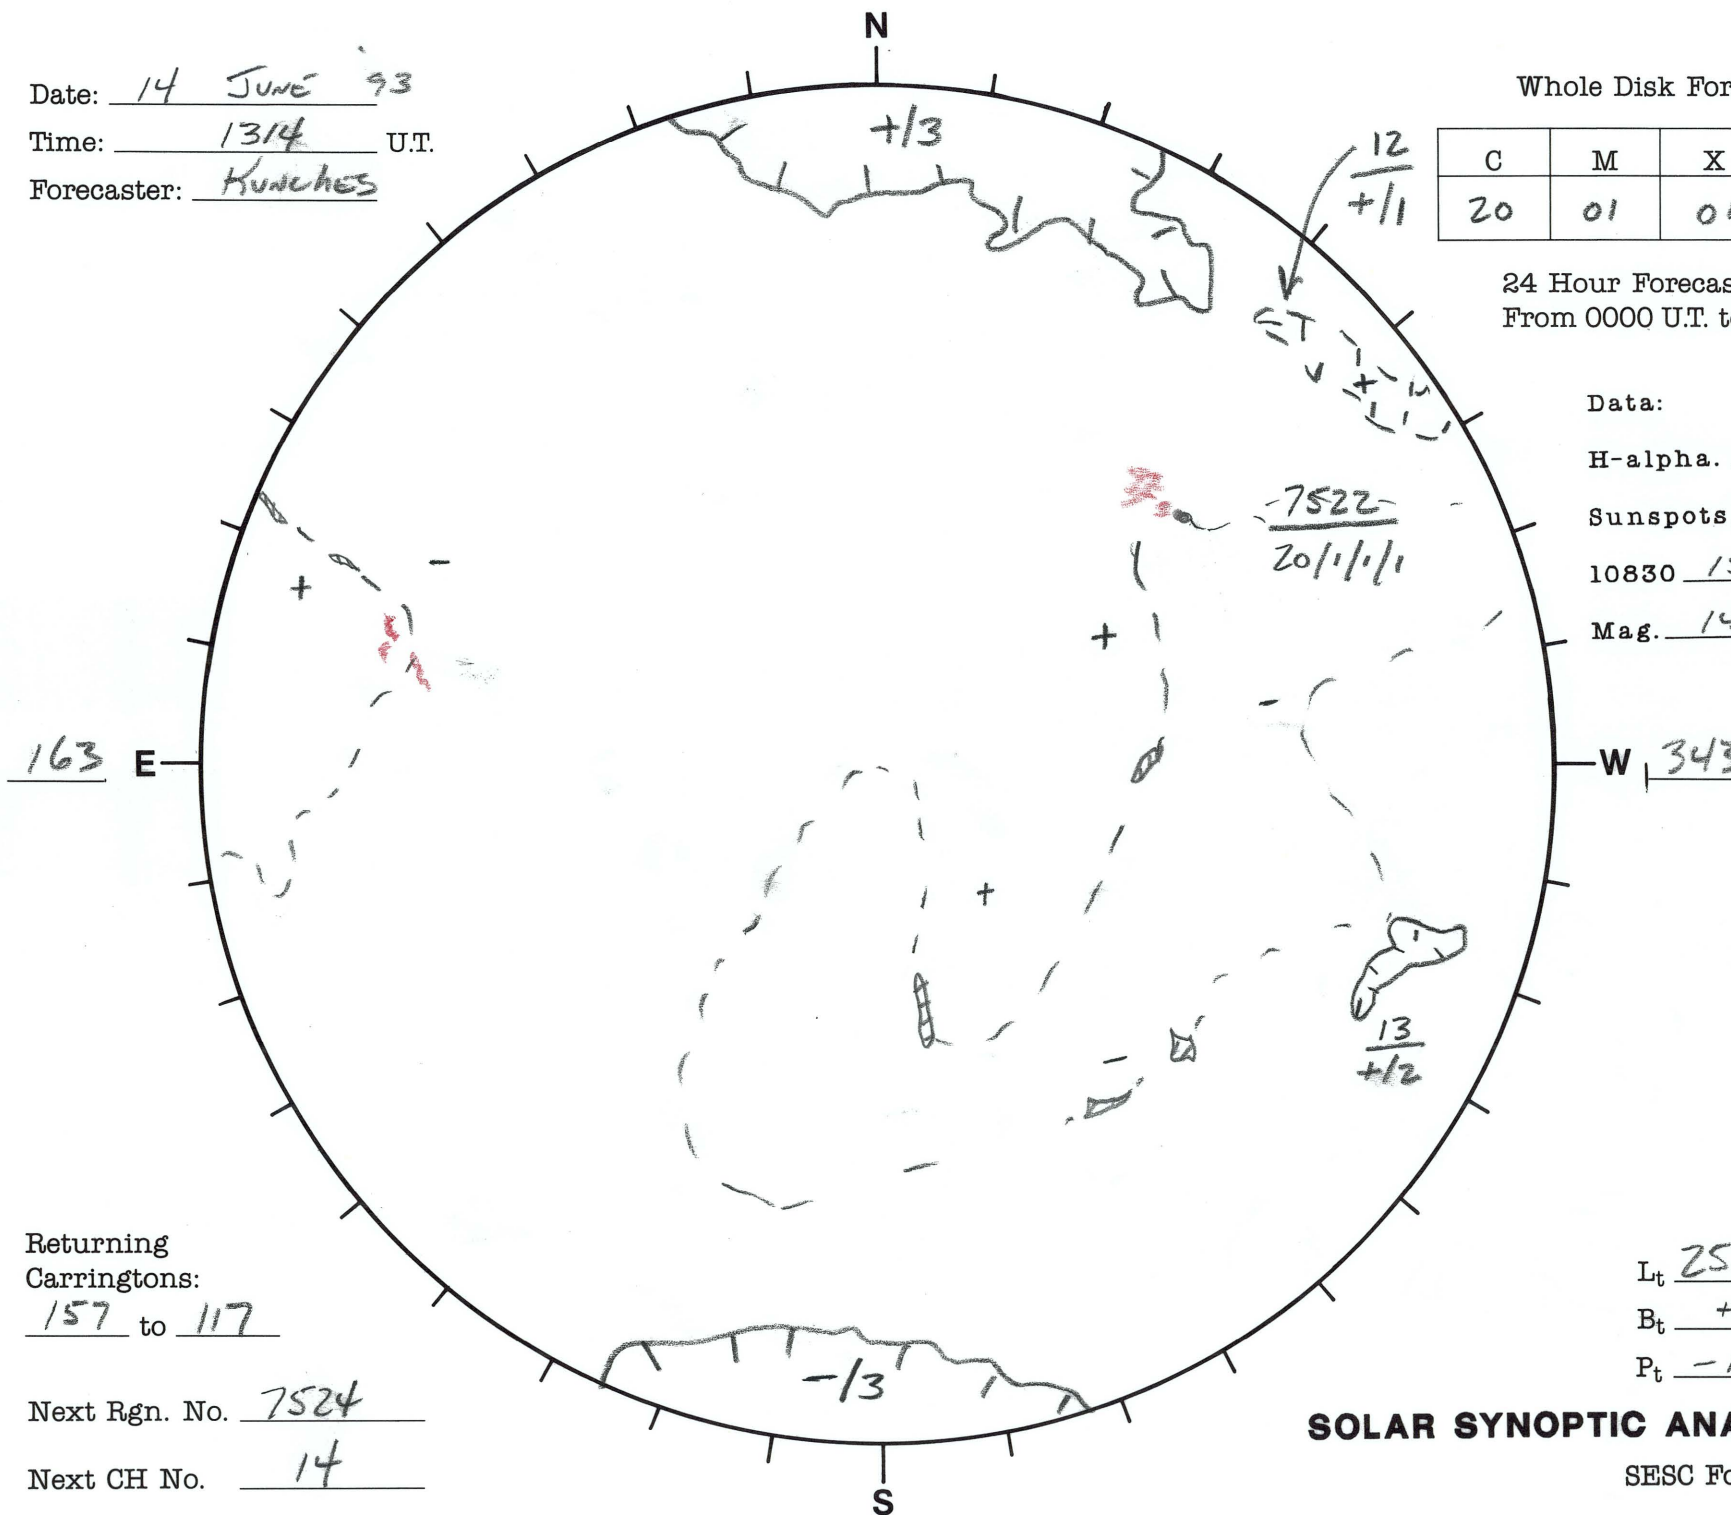

Date: 14 JUNE 93
 Time: 1314 U.T.
 Forecaster: Kunches

Whole Disk Forecast

C	M	X	P
20	01	01	01

24 Hour Forecast
 From 0000 U.T. to 0000 U.T.

Data:
 H-alpha. 1314 U.T.
 Sunspots 1352 U.T.
 10830 1535 U.T.
 Mag. 1425 U.T.

Returning
 Carringtons:
157 to 117

Next Rgn. No. 7524

Next CH No. 14

L_t 253.1
 B_t +1.0
 P_t -10.0

SOLAR SYNOPTIC ANALYSIS

SESC Form W18