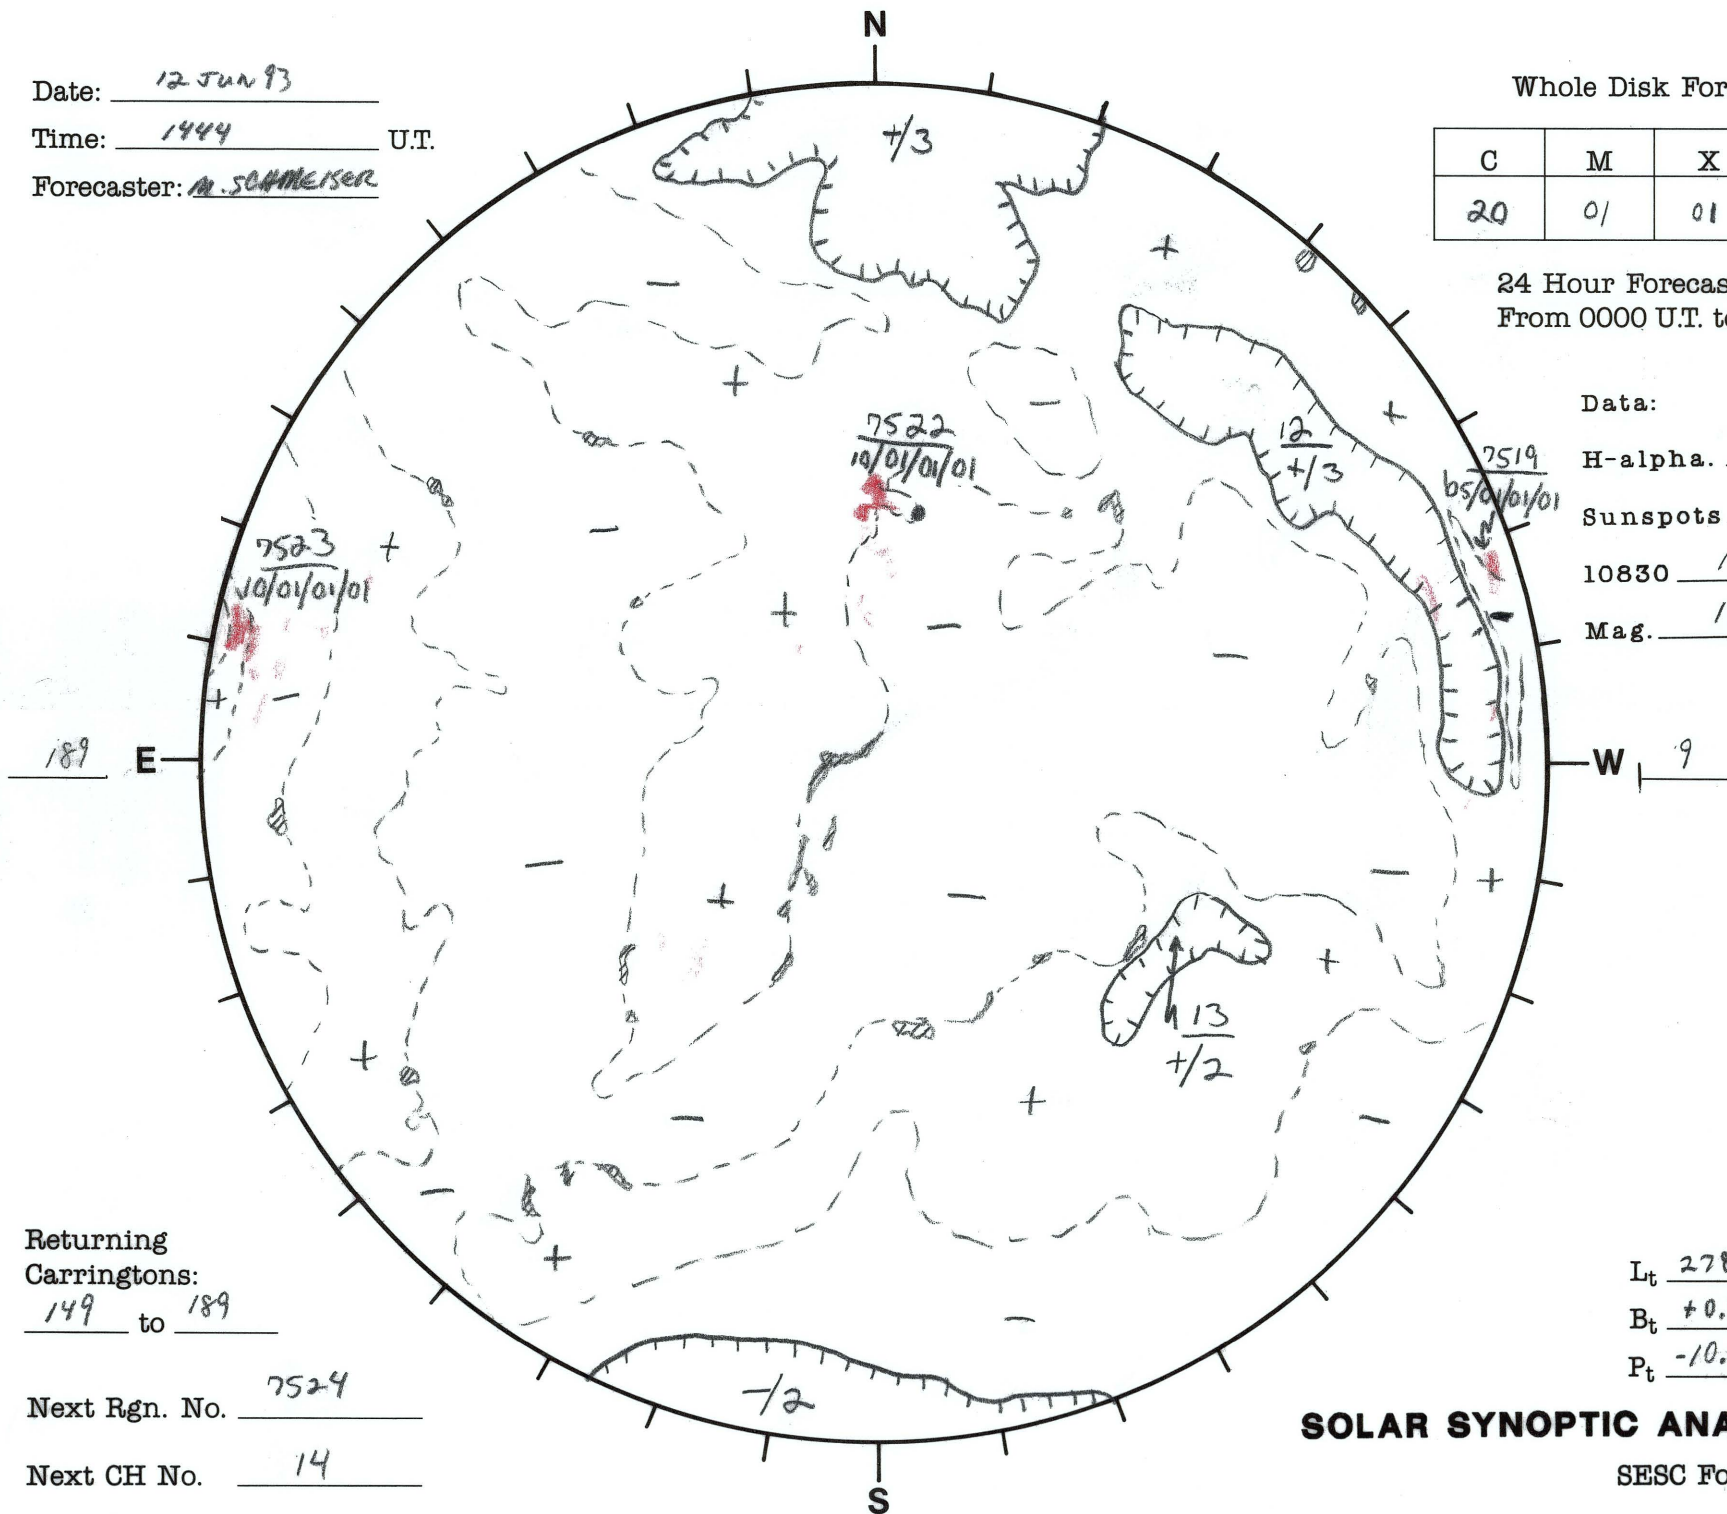

Date: 12 JUN 93
 Time: 1444 U.T.
 Forecaster: M. SCHMEISER

Whole Disk Forecast

C	M	X	P
20	01	01	01

24 Hour Forecast
 From 0000 U.T. to 0000 U.T.

Data:
 H-alpha. 1444 U.T.
 Sunspots - U.T.
 10830 1527 U.T.
 Mag. 1418 U.T.

Returning Carringtons:
149 to 189

Next Rgn. No. 7524

Next CH No. 14

Lt 278.8
 Bt +0.8
 Pt -10.8

SOLAR SYNOPTIC ANALYSIS