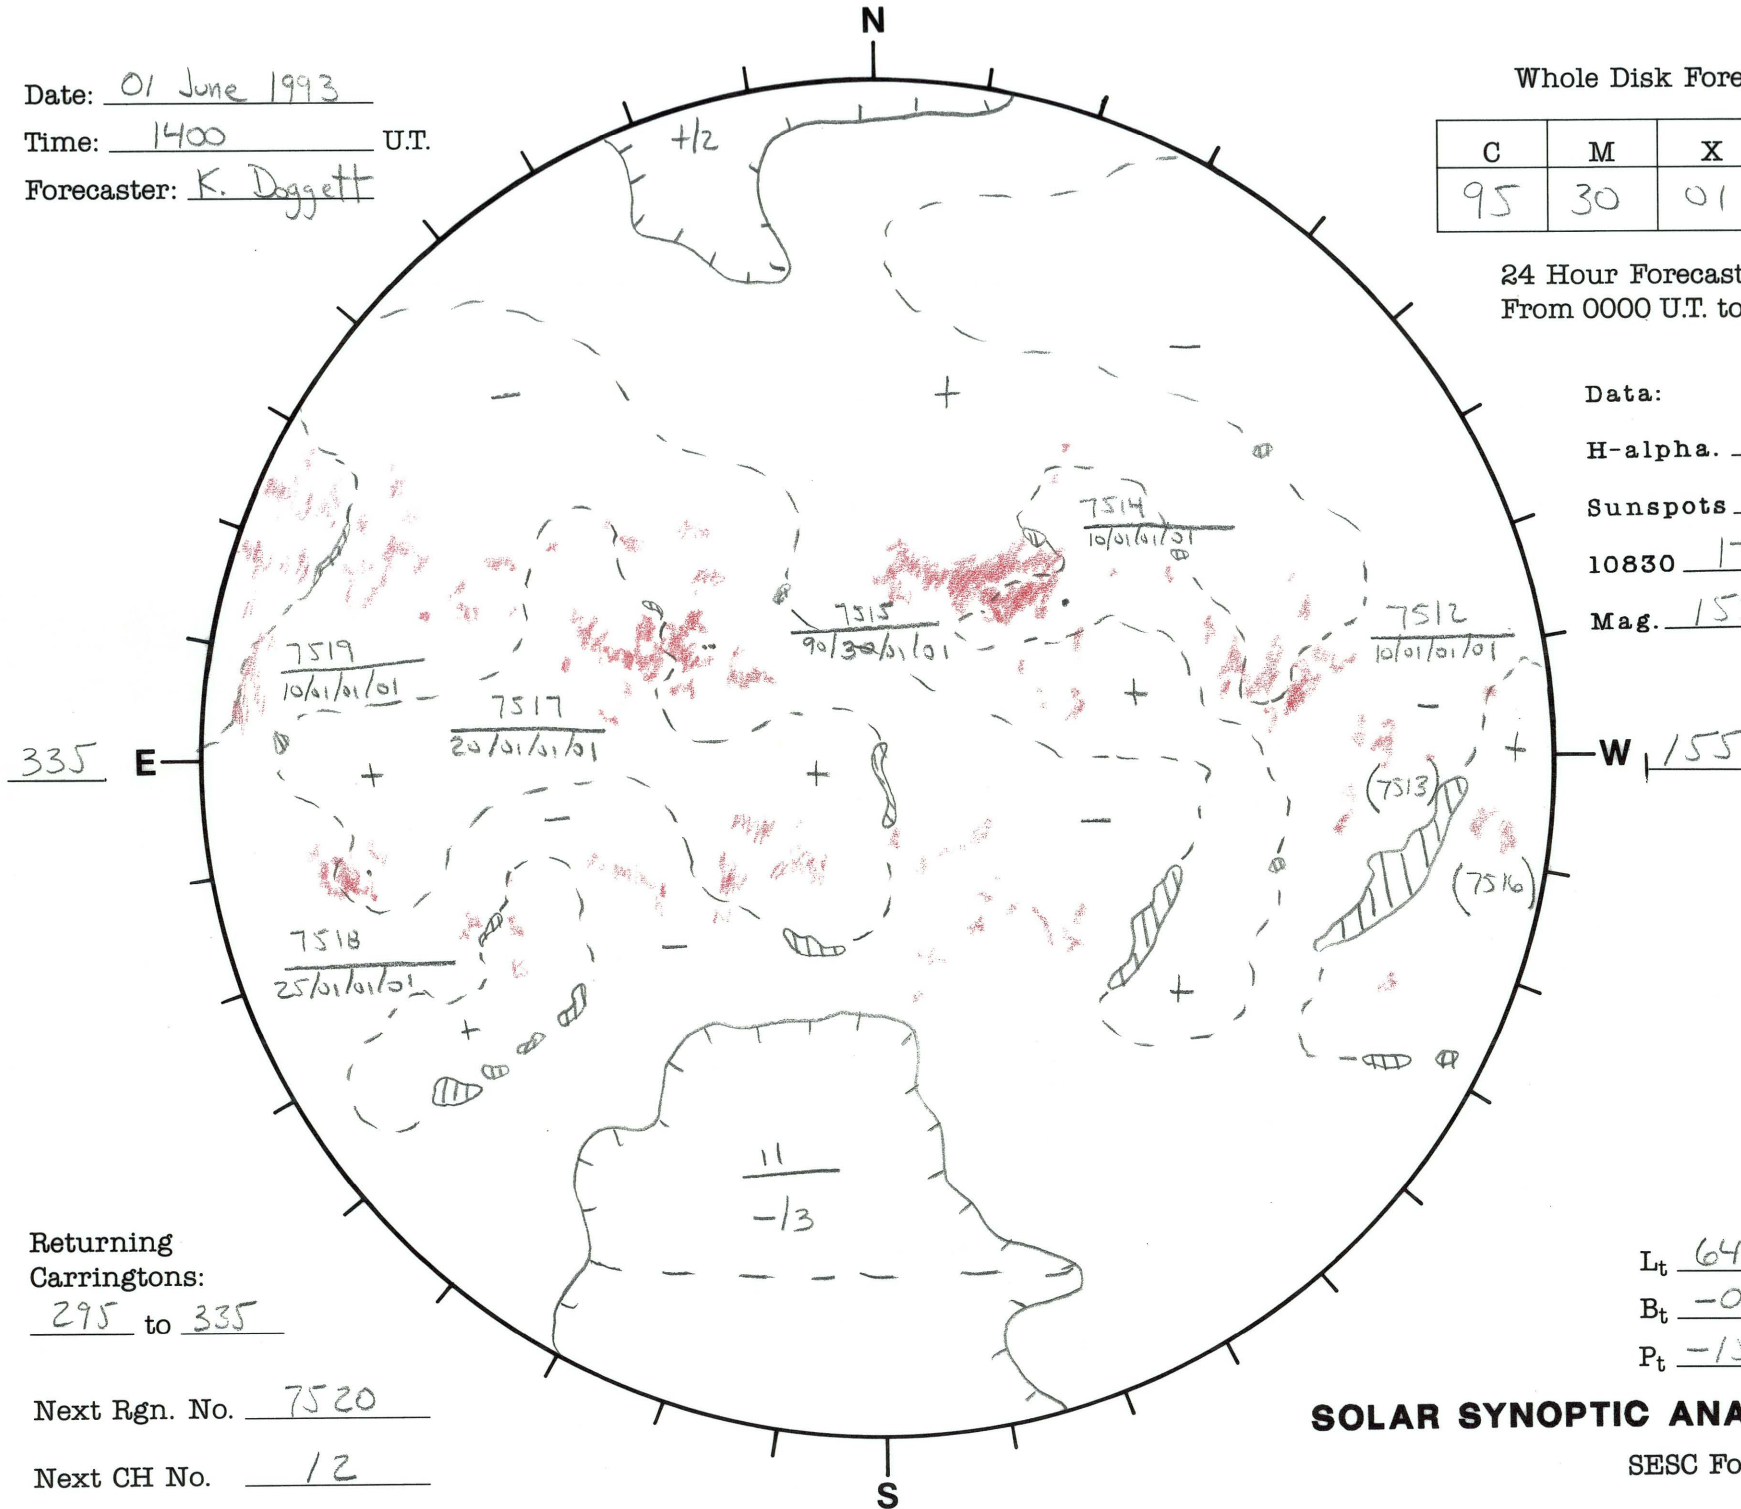

Date: 01 June 1993
 Time: 1400 U.T.
 Forecaster: K. Doggett

Whole Disk Forecast

C	M	X	P
95	30	01	01

24 Hour Forecast
 From 0000 U.T. to 0000 U.T.

Data:

H-alpha. 1400 U.T.
 Sunspots 1415 U.T.
 10830 1707 U.T.
 Mag. 1559 U.T.

Returning Carringtons:
295 to 335

Next Rgn. No. 7520

Next CH No. 12

L_t 64.8
 B_t -0.6
 P_t -15.2

SOLAR SYNOPTIC ANALYSIS

SESC Form W18