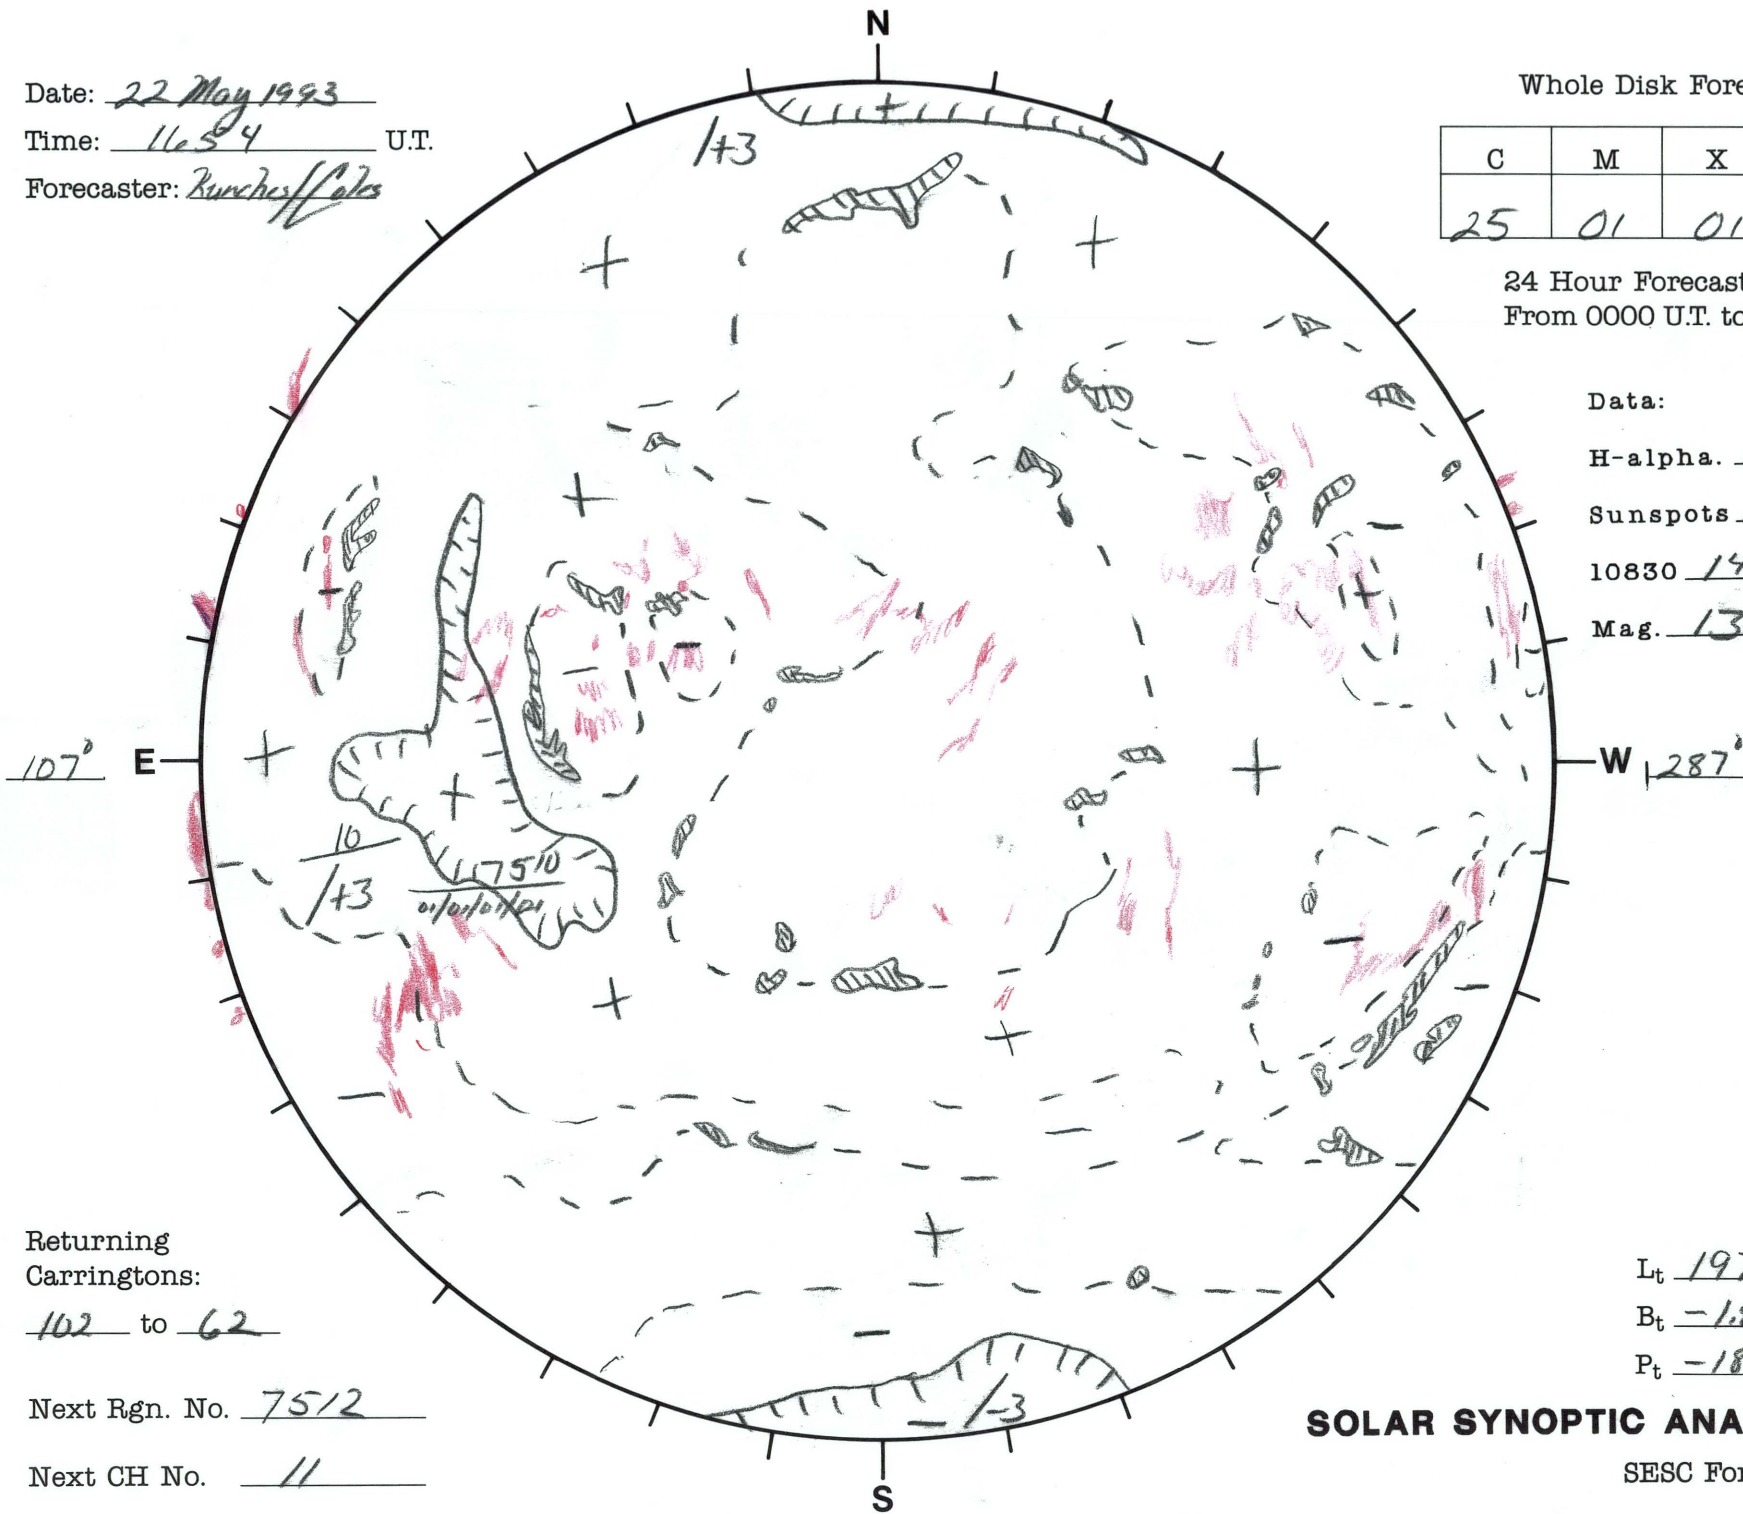

Date: 22 May 1993
 Time: 11:54 U.T.
 Forecaster: Rurchoff/oles

Whole Disk Forecast

C	M	X	P
25	01	01	01

24 Hour Forecast
 From 0000 U.T. to 0000 U.T.

Data:

H-alpha. 1335 U.T.
 Sunspots 1340 U.T.
 10830 1457 U.T.
 Mag. 1335 U.T.

Returning Carringtons:

102 to 62

Next Rgn. No. 7512

Next CH No. 11

L_t 197.3°
 B_t -1.8°
 P_t -18.7°

SOLAR SYNOPTIC ANALYSIS

SESC Form W18