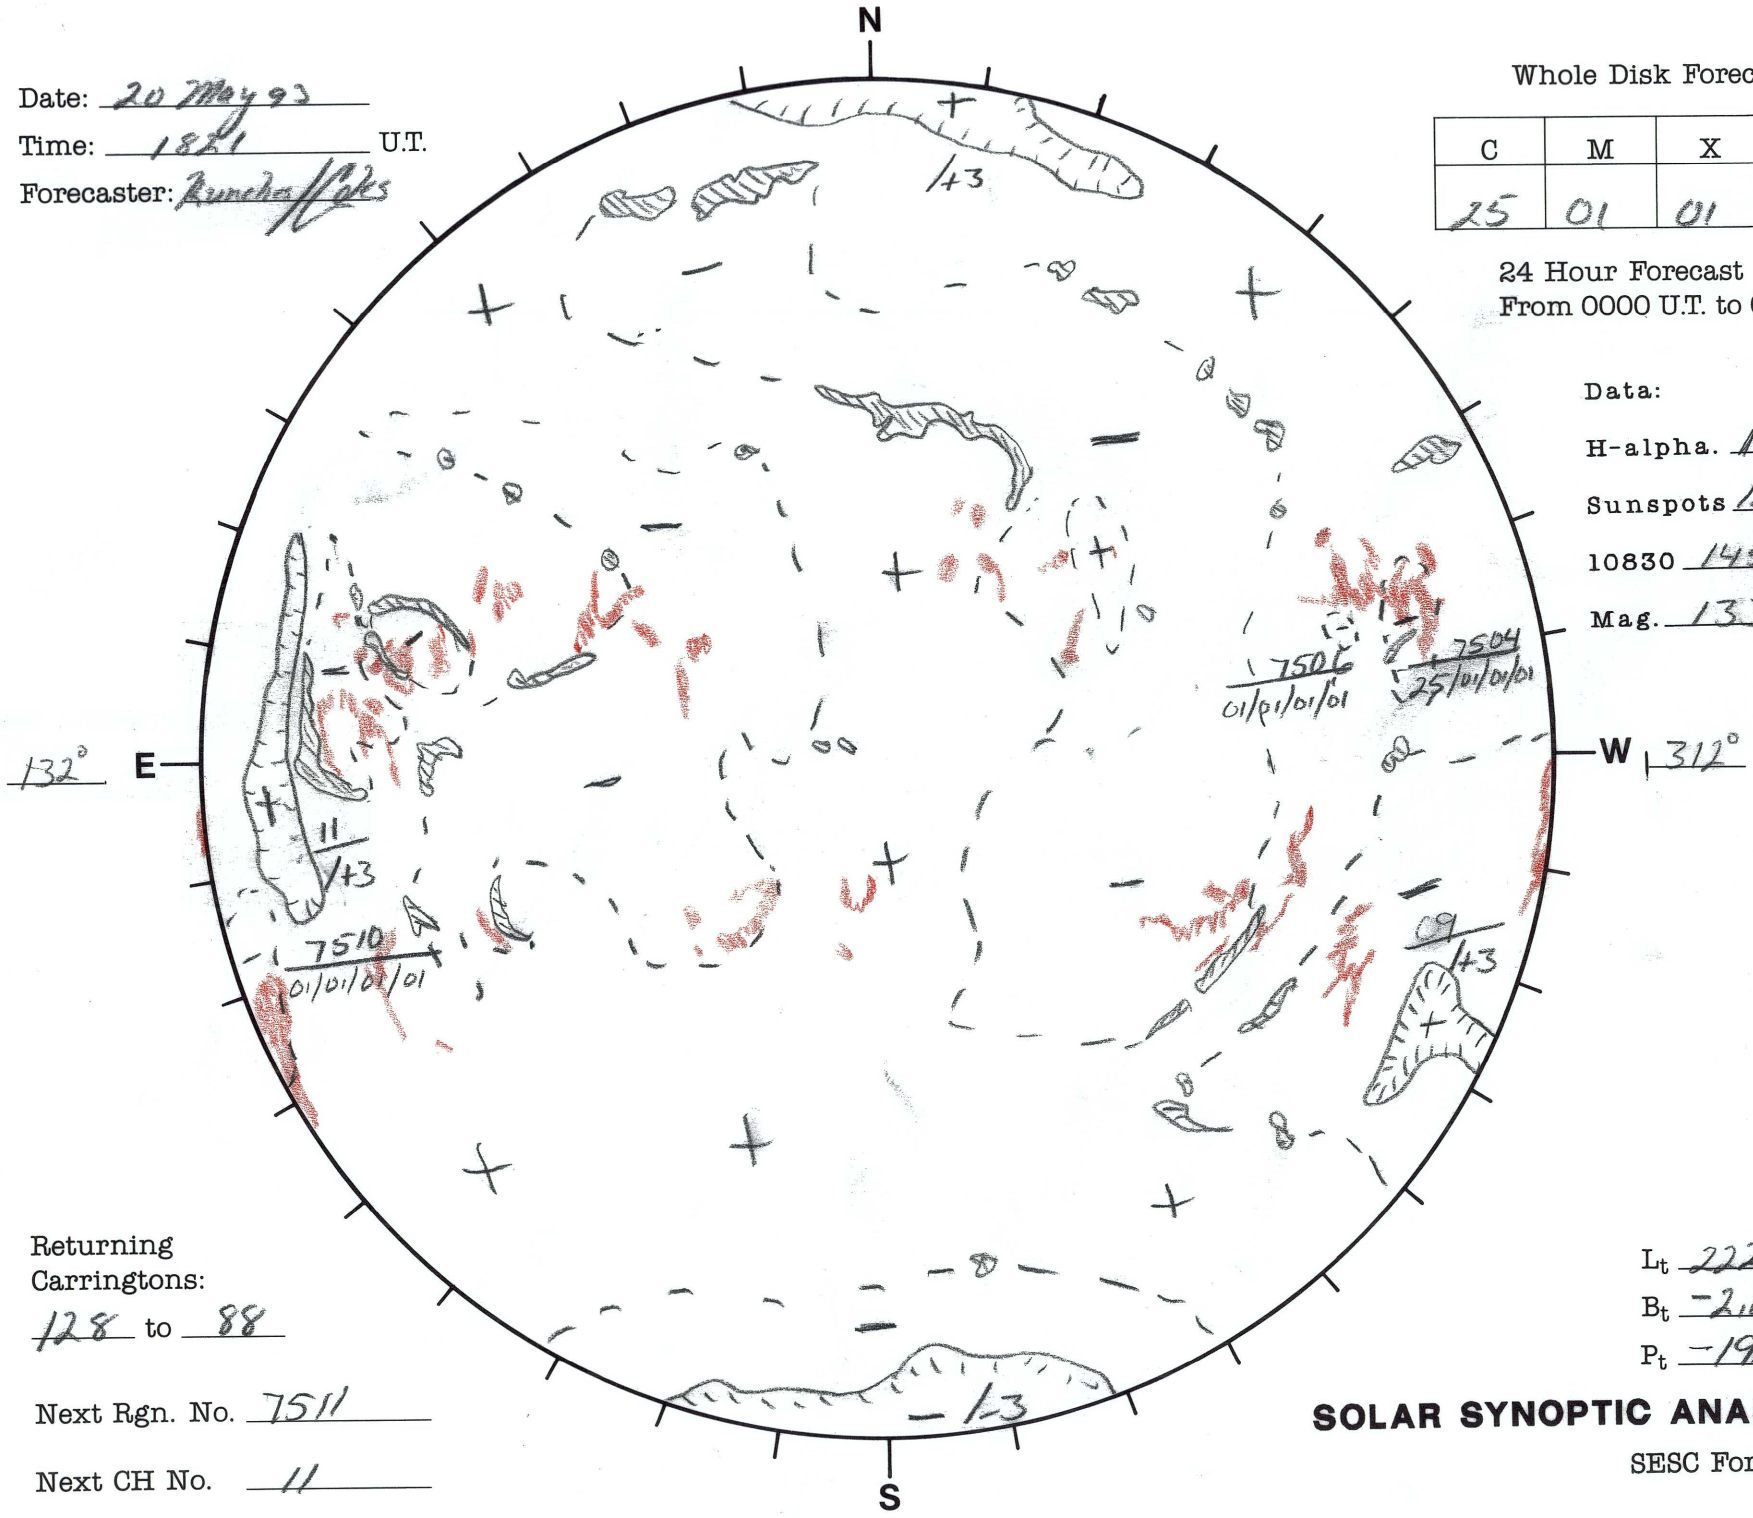

Date: 20 May 93
 Time: 1821 U.T.
 Forecaster: Rumcheff/als

Whole Disk Forecast

C	M	X	P
<u>25</u>	<u>01</u>	<u>01</u>	<u>01</u>

24 Hour Forecast
 From 0000 U.T. to 0000 U.T.

Data:
 H-alpha. 1640 U.T.
 Sunspots 1500 U.T.
 10830 1451 U.T.
 Mag. 1335 U.T.

Returning Carringtons:
128 to 88

Next Rgn. No. 7511

Next CH No. 11

L_t 222.1°
 B_t -2.0°
 P_t -19.3°

SOLAR SYNOPTIC ANALYSIS

SESC Form W18