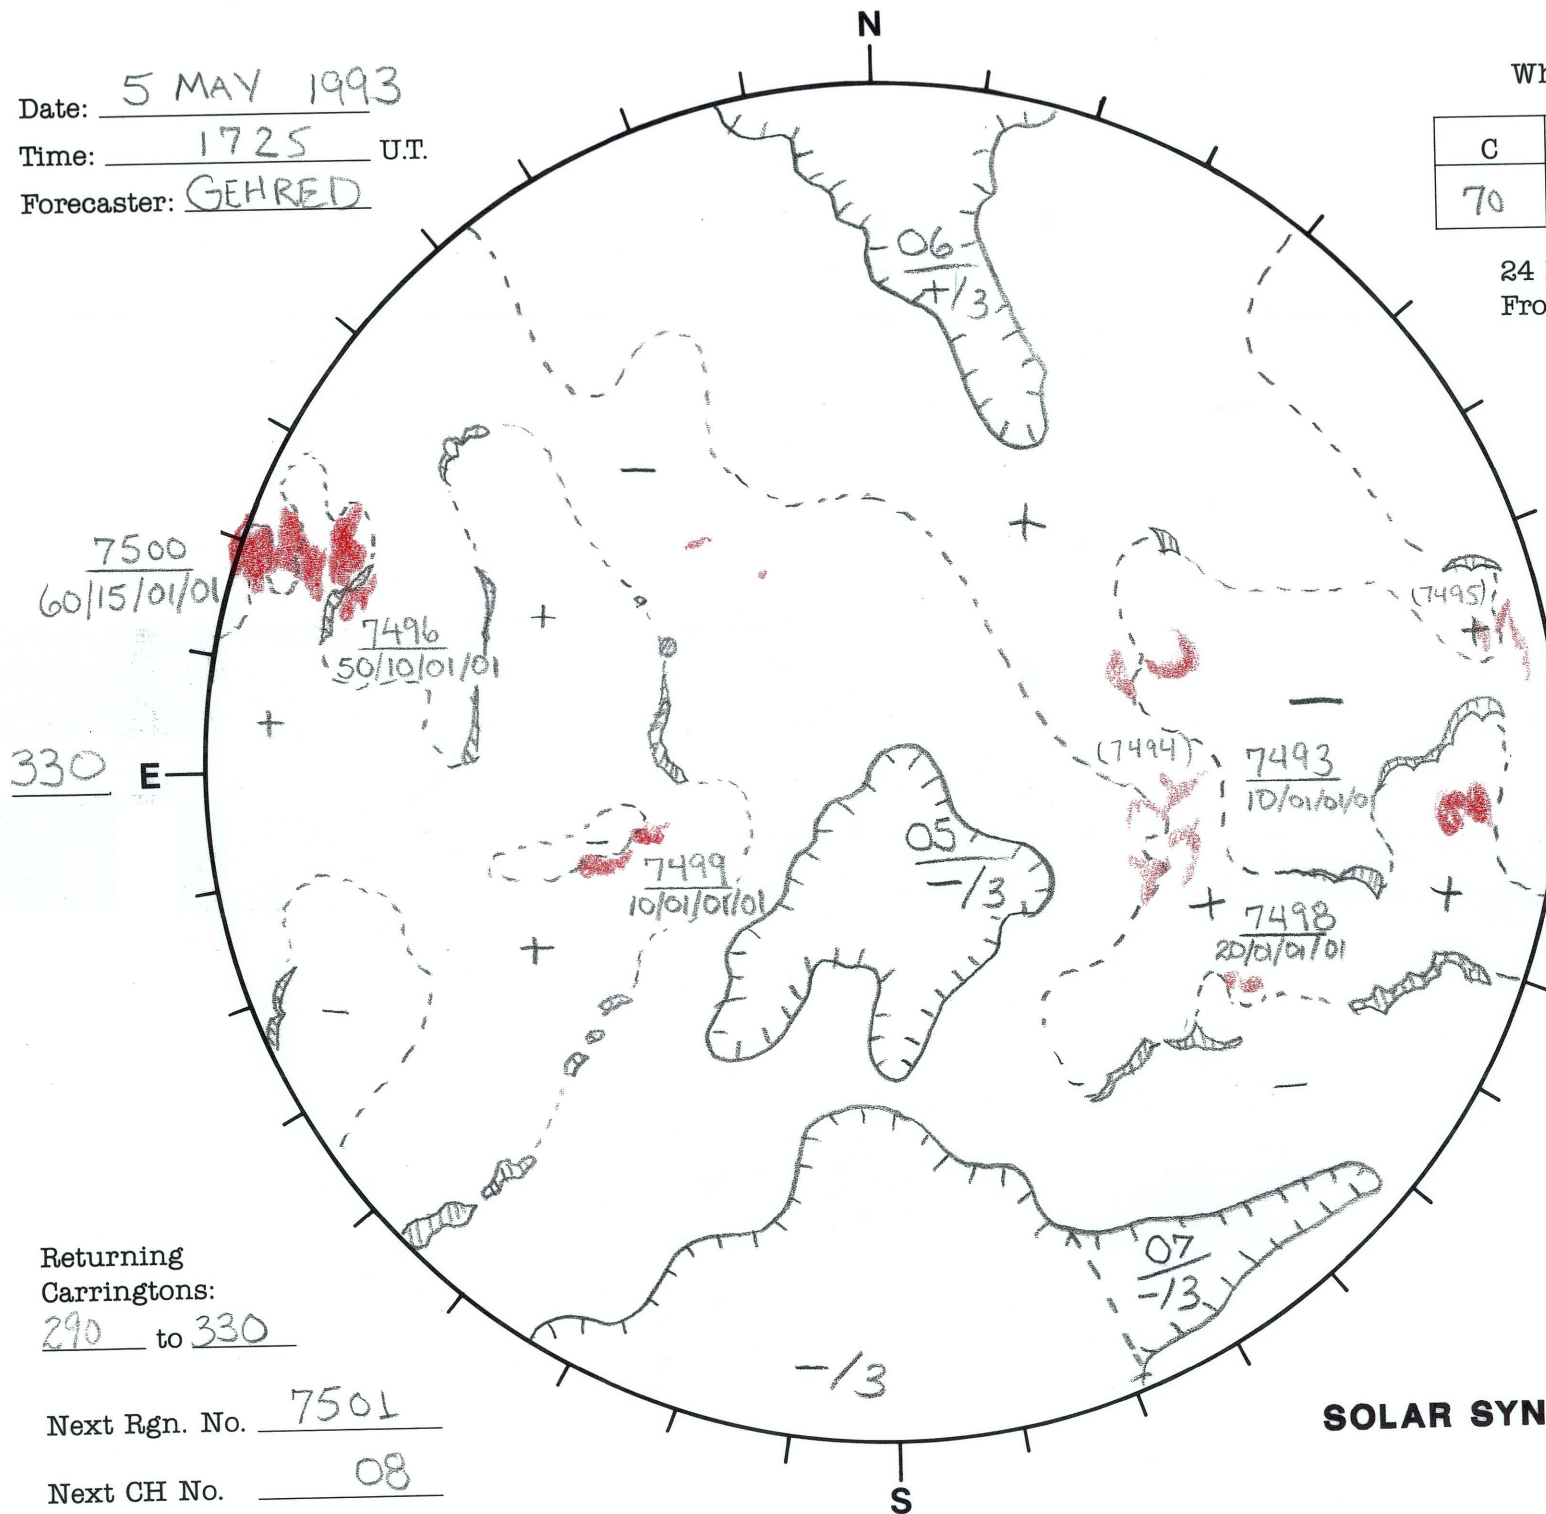

Date: 5 MAY 1993
 Time: 1725 U.T.
 Forecaster: GEHRED

Whole Disk Forecast

C	M	X	P
70	15	01	01

24 Hour Forecast
 From 0000 U.T. to 0000 U.T.

Data:

H-alpha. 1725 U.T.

Sunspots — U.T.

10830 — U.T.

Mag. 1554 U.T.

7490
10/01/01/01

W 150

7497
30/05/01/01

L_t 60.0

B_t -3.7

P_t -23.2

Returning Carringtons:
290 to 330

Next Rgn. No. 7501

Next CH No. 08

SOLAR SYNOPTIC ANALYSIS

SESC Form W18