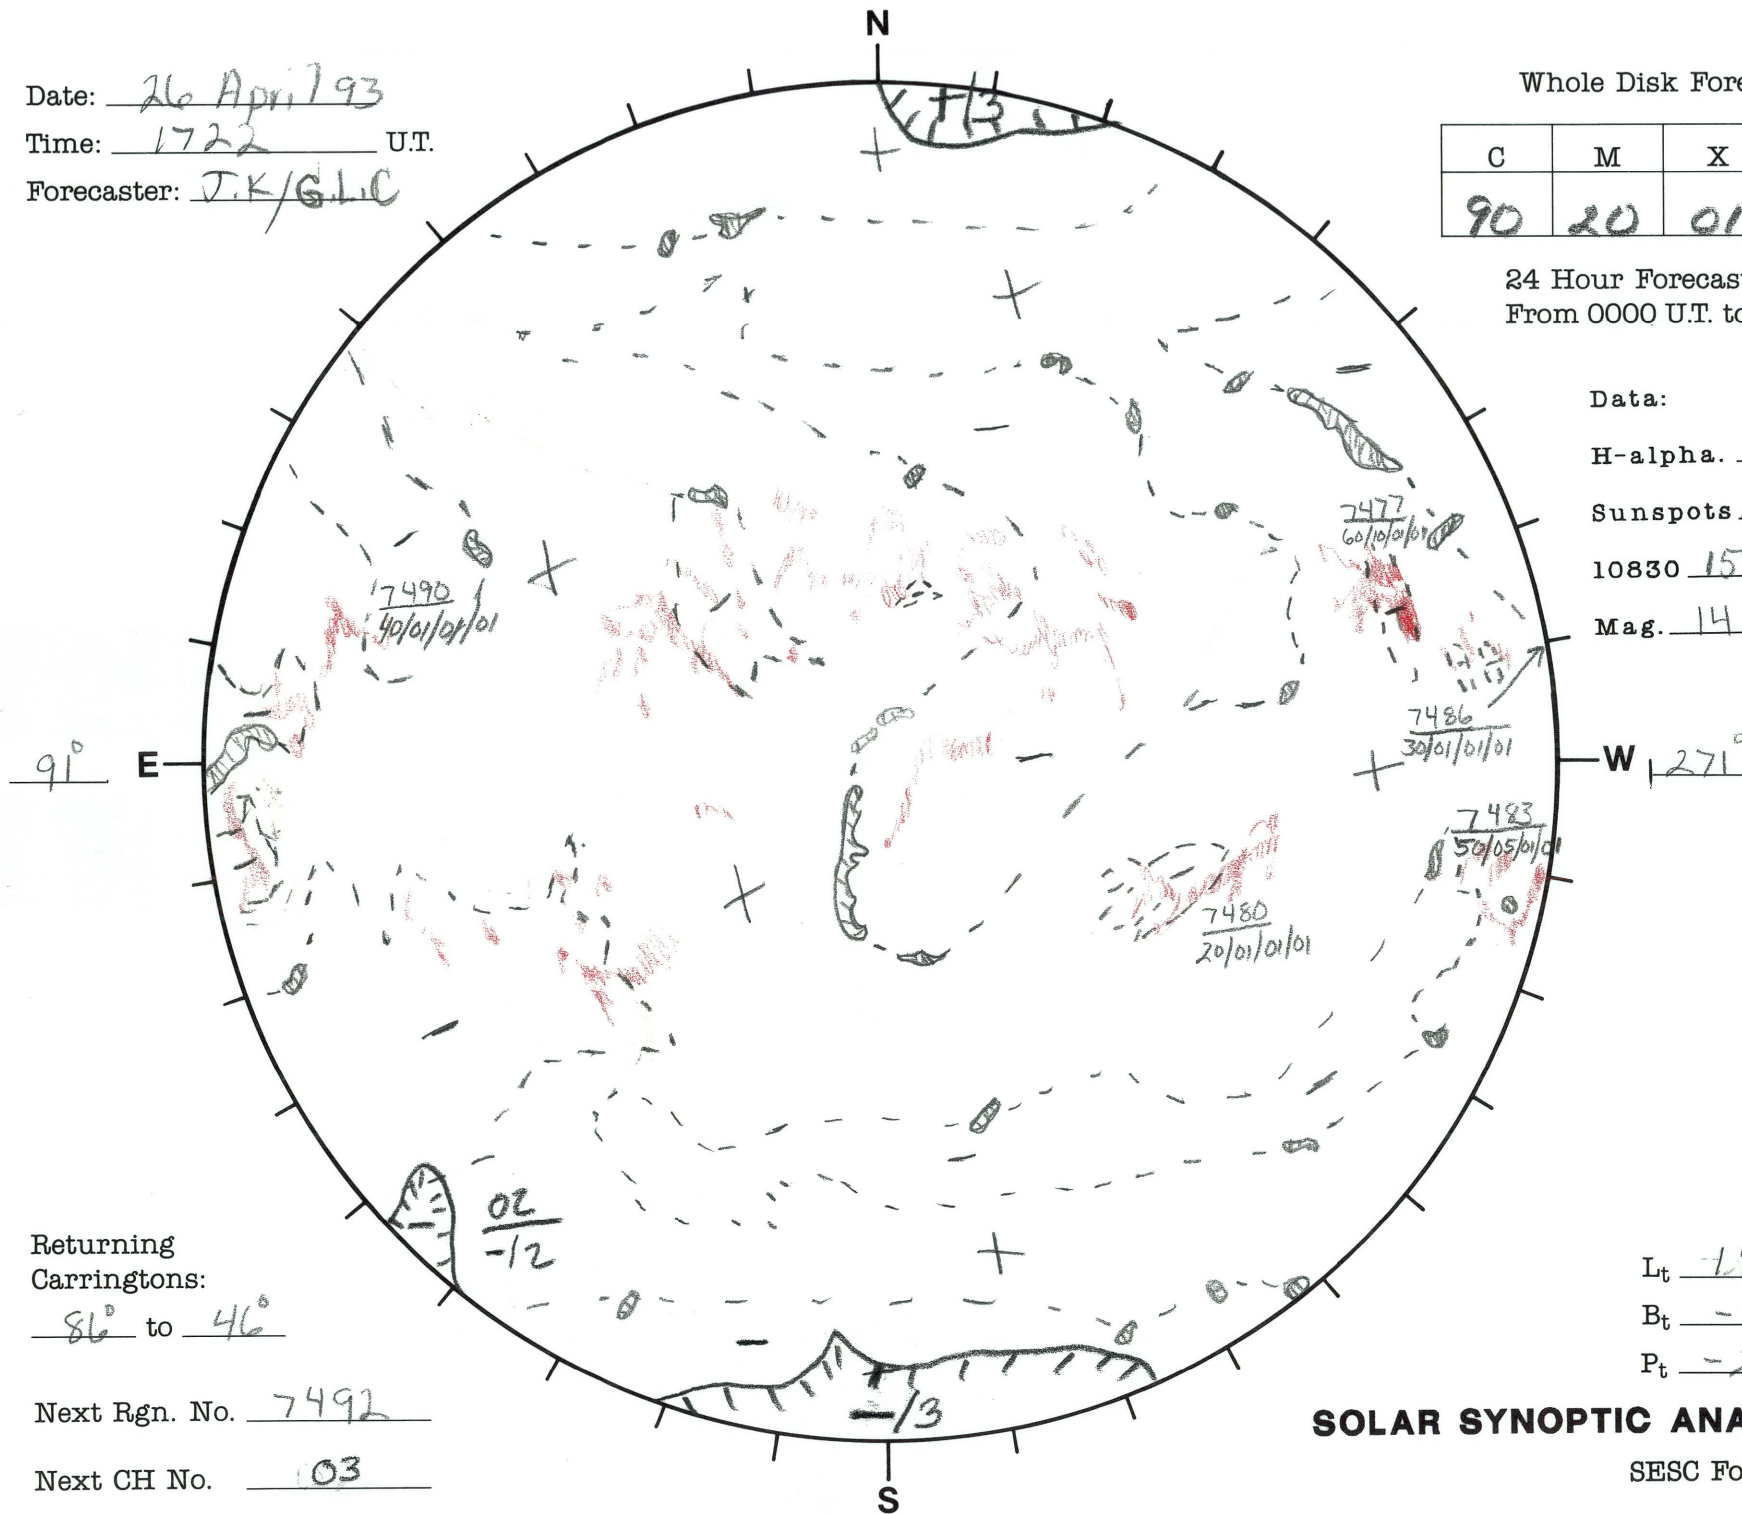

Date: 26 April 93
 Time: 1722 U.T.
 Forecaster: J.K./G.L.C

Whole Disk Forecast

C	M	X	P
90	20	01	01

24 Hour Forecast
 From 0000 U.T. to 0000 U.T.

Data:

H-alpha. 1306 U.T.

Sunspots 1426 U.T.

10830 1528 U.T.

Mag. 1419 U.T.

Returning Carringtons:

86° to 46°

Next Rgn. No. 7492

Next CH No. 03

L_t -181.4
 B_t -4.6°
 P_t -24.9°

SOLAR SYNOPTIC ANALYSIS

SESC Form W18