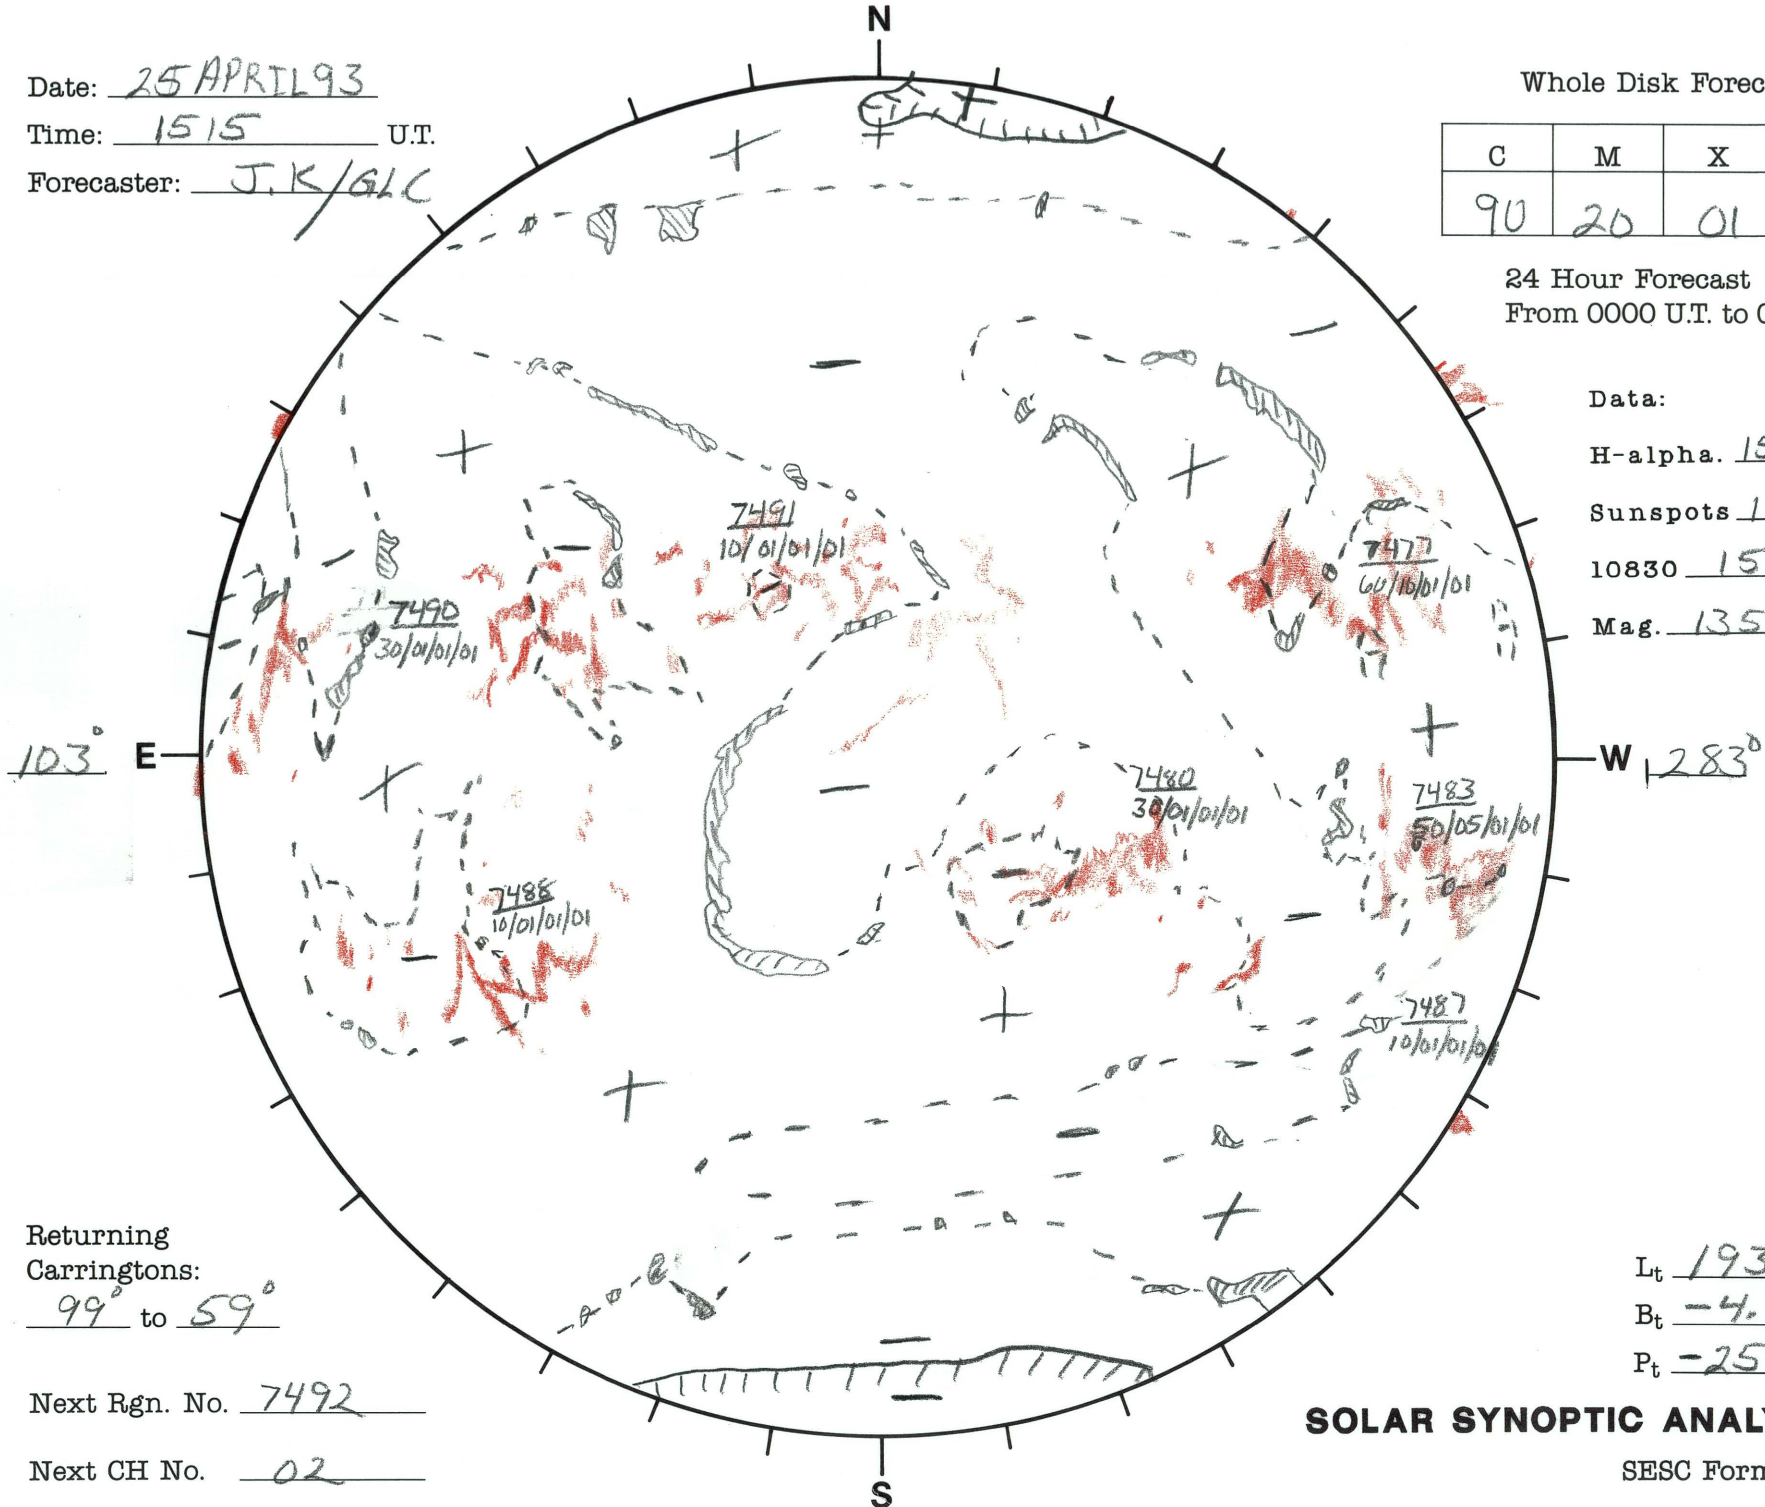

Date: 25 APRIL 93
 Time: 1515 U.T.
 Forecaster: J.K/GLC

Whole Disk Forecast

C	M	X	P
90	20	01	01

24 Hour Forecast
 From 0000 U.T. to 0000 U.T.

Data:

H-alpha. 1515 U.T.

Sunspots 1500 U.T.

10830 1500 U.T.

Mag. 1352 U.T.

Returning Carringtons: 99° to 59°

Next Rgn. No. 7492

Next CH No. 02

L_t 193.4°
 B_t -4.7°
 P_t -25.0°

SOLAR SYNOPTIC ANALYSIS