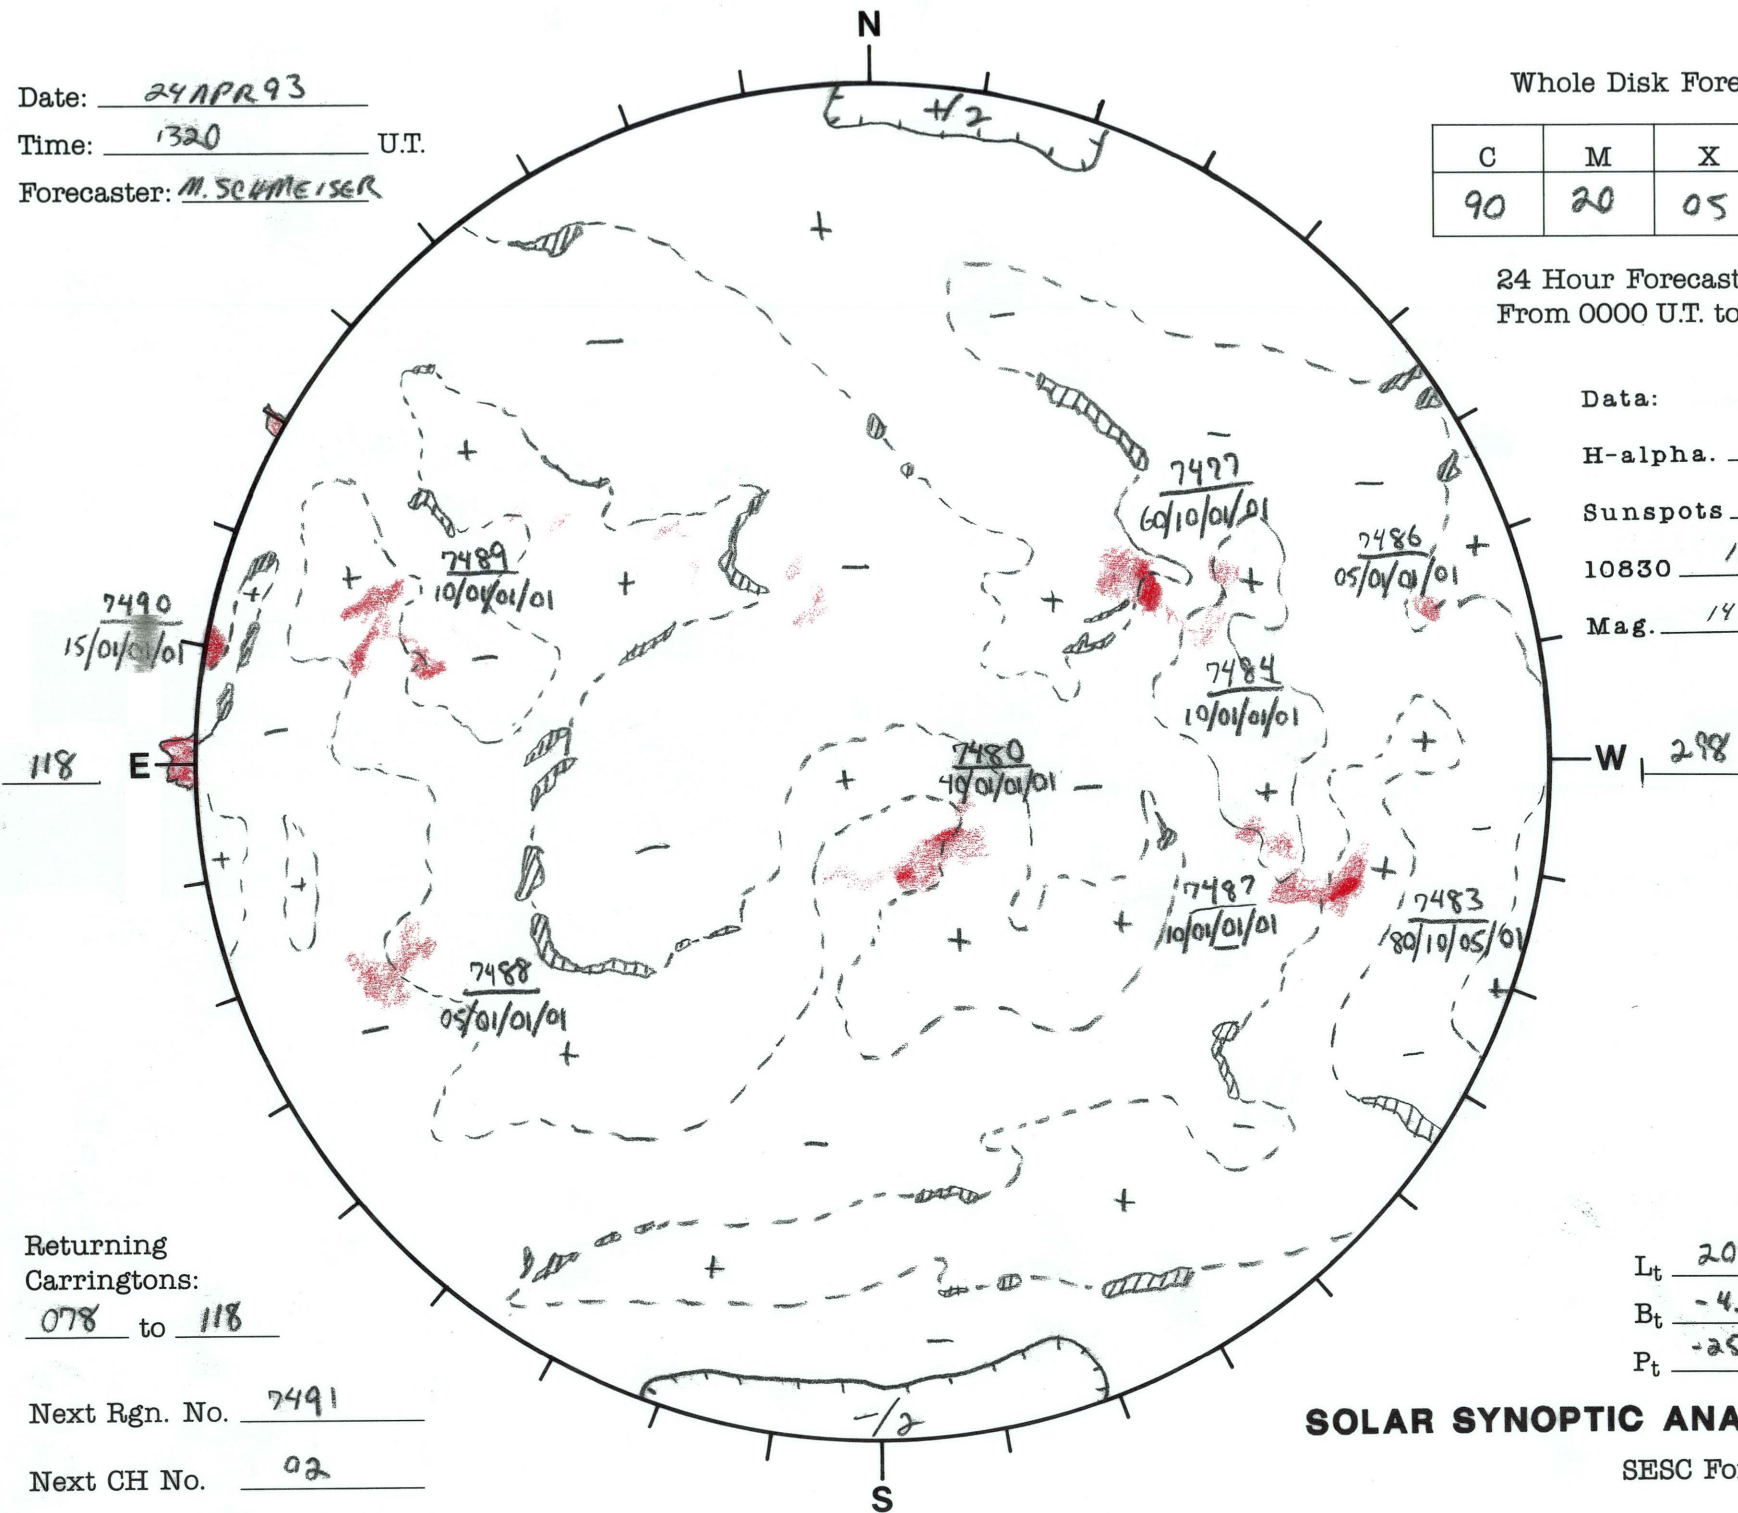

Date: 24 APR 93
 Time: 1320 U.T.
 Forecaster: M. SCHMEISER

Whole Disk Forecast

C	M	X	P
90	20	05	01

24 Hour Forecast
 From 0000 U.T. to 0000 U.T.

Data:
 H-alpha. 1320 U.T.
 Sunspots N/A U.T.
 10830 1535 U.T.
 Mag. 1429 U.T.

Returning Carringtons:
078 to 118

Next Rgn. No. 7491
 Next CH No. 02

Lt 207.7
 Bt -4.8
 Pt -25.2

SOLAR SYNOPTIC ANALYSIS