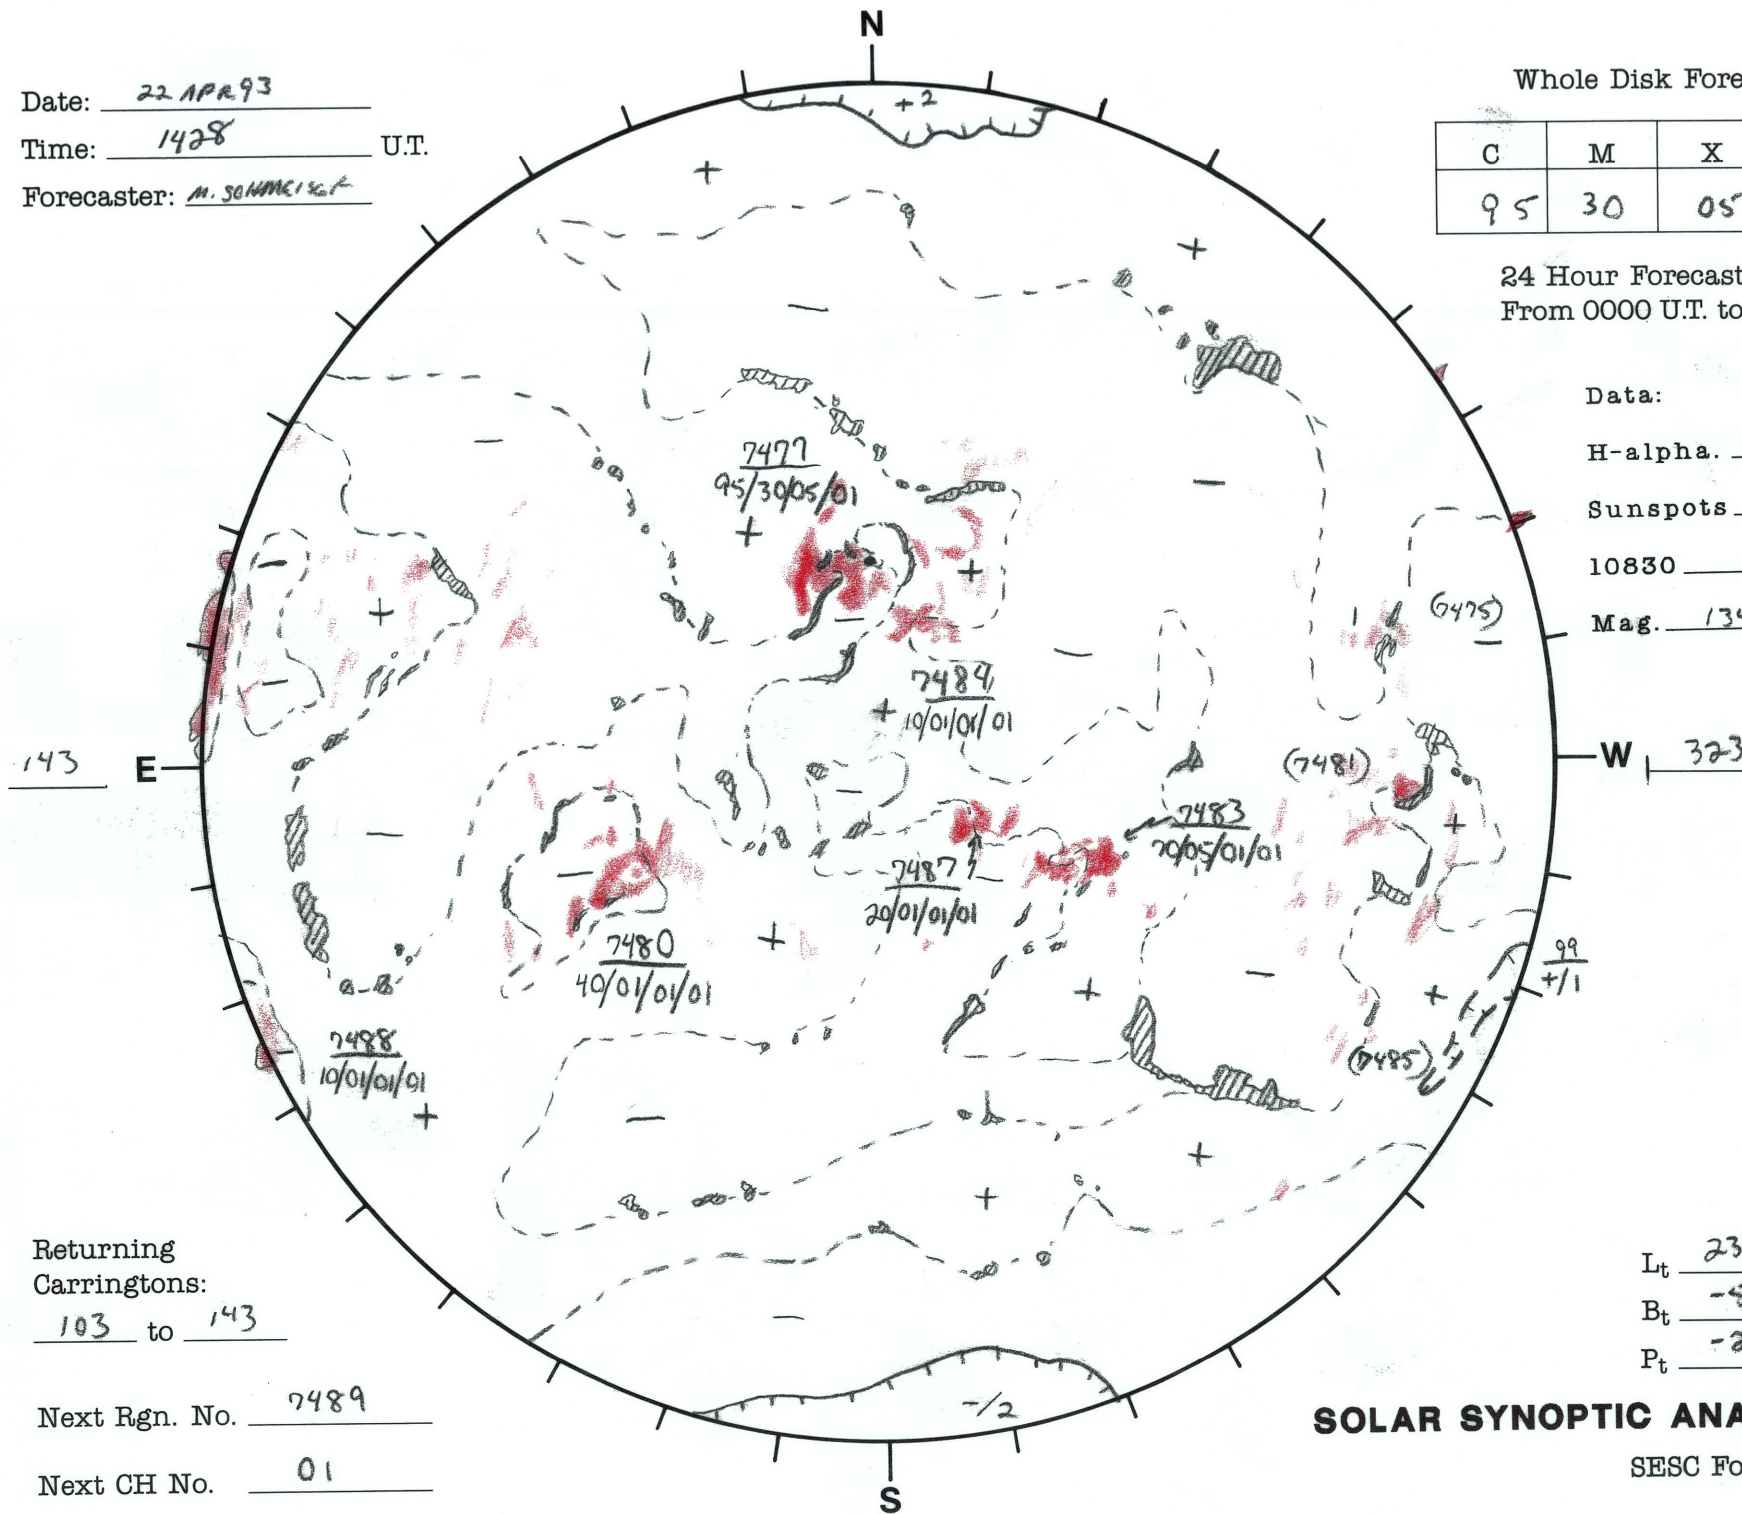

Date: 22 APR 93
 Time: 1428 U.T.
 Forecaster: M. SOMMERHOF

Whole Disk Forecast

C	M	X	P
95	30	05	01

24 Hour Forecast
 From 0000 U.T. to 0000 U.T.

Data:
 H-alpha. 1428 U.T.
 Sunspots — U.T.
 10830 1449 U.T.
 Mag. 1342 U.T.

Returning Carringtons:
103 to 143

Next Rgn. No. 7489

Next CH No. 01

L_t 233.5
 B_t -5.0
 P_t -25.4

SOLAR SYNOPTIC ANALYSIS

SESC Form W18