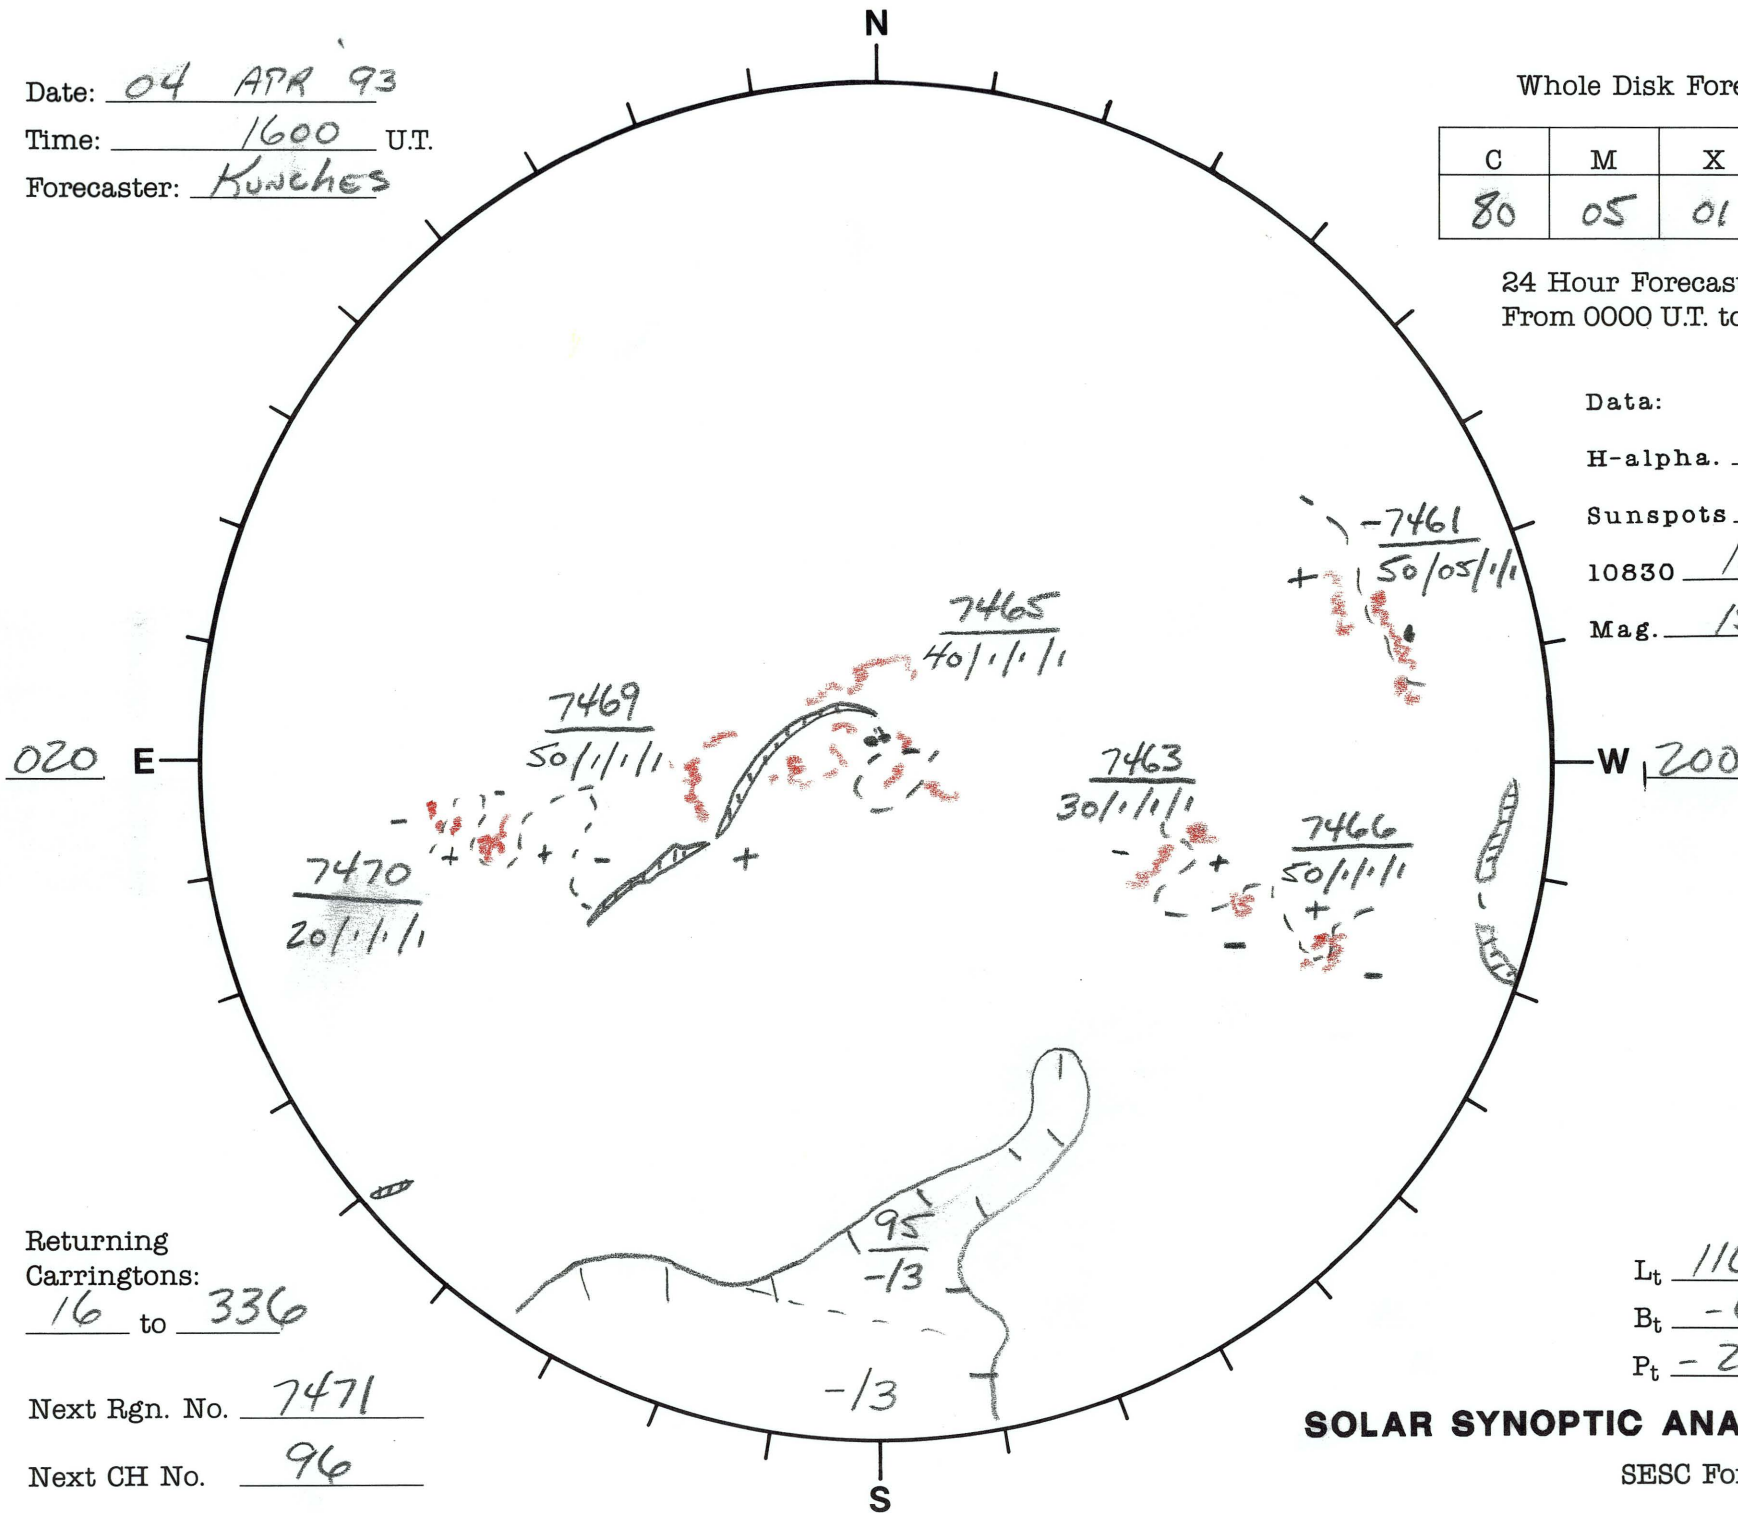

Date: 04 APR '93
 Time: 1600 U.T.
 Forecaster: Kunches

Whole Disk Forecast

C	M	X	P
80	05	01	01

24 Hour Forecast
 From 0000 U.T. to 0000 U.T.

Data:
 H-alpha. 1600 U.T.
 Sunspots 1500 U.T.
 10830 1608 U.T.
 Mag. 1502 U.T.

Returning Carringtons: 16 to 336

Next Rgn. No. 7471

Next CH No. 96

L_t 110.3
 B_t -6.3
 P_t -26.3

SOLAR SYNOPTIC ANALYSIS